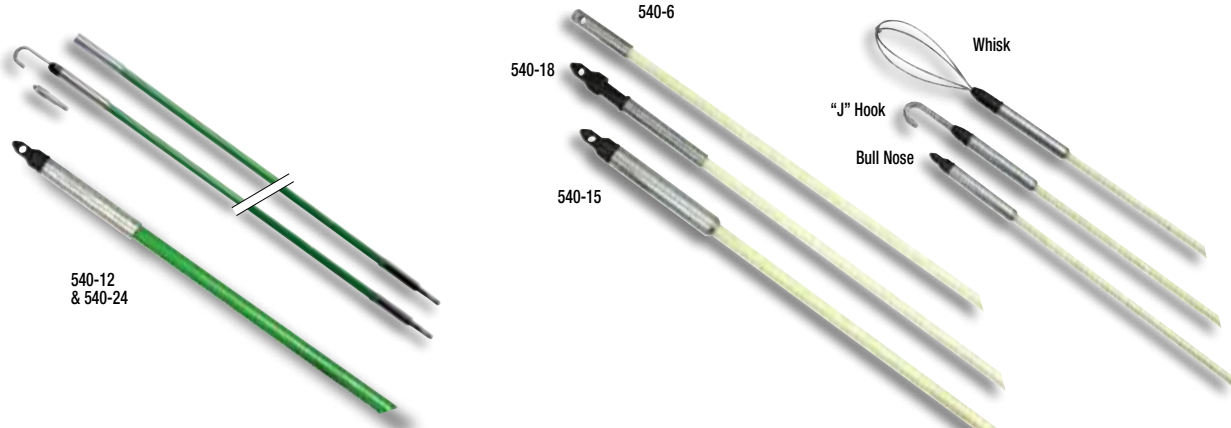

CAT. NO.	UPC NO.	DESCRIPTION
540-12	10504	Fish Stix Kit: 1/4" x 12' (6.4 mm x 3.6 m) with bullet & "J" hook nose tips
540-24	10506	Fish Stix Kit: 1/4" x 24' (6.4 mm x 7.3 m) with bullet & "J" hook nose tips
540-8M	12918	Glo Stix Kit: 3/16" x 8' long with bullet & "J" hook nose tips
540-15	11422	Glo Stix Kit: 3/16" x 15' (4.7 mm x 4.6 m) with bullet & "J" hook nose tips
540-6	86795	Glo Stix, single 5/32" x 6' (4.0 mm x 1.8 m) with fixed bullet nose on both ends
540-18	86796	Glo Stix Kit: 5/32" x 18' (4.0 mm x 5.5 m) with bullet & "J" hook nose tips
540-20P	12919	Professional Installers Kit: (3)-1/4" x 4' Fish Stix sections, (2)-3/16" x 2' Glo Stix Sections & (1)-5/32" x 4' Glo Stix Section, (1) whisk, (1) "J" hook, (1) bullet nose
10497	10497	A Hook Nose Tip
10498	10498	A Bullet Nose Tip
11426	11426	A Whisk Nose Tip
11583	11583	R 1/4" x 4' (6.4 mm x 1.2 m) Fish Stix Section
11584	11584	R 1/4" x 6' (6.4 mm x 1.8 m) Fish Stix Section
12920	12920	R 3/16" x 20" (4.7 mm x .5 m) Glo Stix Section
11585	11585	R 3/16" x 3' (4.7 mm x 0.9 m) Glo Stix Section
11427	11427	R 3/16" x 5' (4.7 mm x 1.5 m) Glo Stix Section
12922	12922	R 5/32" x 4' (4.7 mm x 1.2 m) Glo Stix Section
89803	89803	R 5/32" x 6' (4.0 mm x 1.8 m) Glo Stix Section