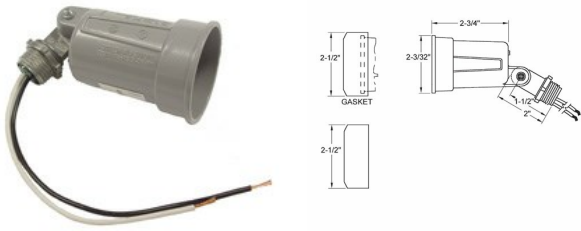

LAMP HOLDERS

**Traditional Lampholder
75-150 Watt Par 38 Lamps**

D23

Catalog #: 5606-0

APPLICATIONS

For general outdoor lighting in wet, damp or dry locations
May be used with BELL® cluster covers and boxes

PRODUCT FEATURES

- Rugged die cast construction
- State-of-the-art powder coat finish provides maximum weatherability and scratch resistance
- Locking swivel knuckle assures positive lamp positioning and provides pin-point directional aiming
- Extra long wire leads for easy hook-up
- Porcelain socket
- Inside Gasket
- Multi-lingual instructions in each package
- 1/2 in. locknut
- N/A