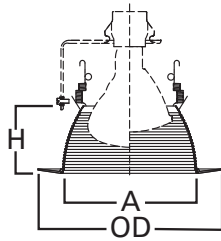

E26 6" Trim Series

DESCRIPTION

Tapered metal baffle trim with self-flange in the 6" trim family for use in recessed downlighting. Compatible for use in Halo and other housings.

Catalog #		Type
Project		
Comments		Date
Prepared by		

Compatible with Halogen, Incandescent, LED* or CFL* lamps.

IC

Non-IC

Dimensions

A: 5-13/16" [148mm]
 H: 2-7/8" [73mm]
 OD: 7-1/4" [184mm] Narrow
 OD: 8" [203mm] Wide

ORDERING INFORMATION

SAMPLE NUMBER: 6100WB