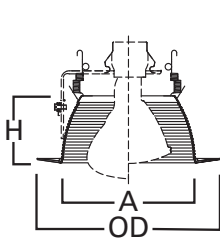

E26 6" Trim Series

DESCRIPTION

Tapered metal baffle trim with self-flange in the 6" trim family for use in recessed downlighting. Compatible for use in Halo and other housings.

Catalog #		Type
Project		
Comments		Date
Prepared by		

SPECIFICATION FEATURES

- Contoured tapered sides of metal baffle for use with reflector lamps
- Two plastic removable trim rings included narrow 7.25"OD and wide oversized 8.00"OD
- Coil spring retention

Compatible with Halogen, Incandescent, LED* or CFL* lamps.

IC

Non-IC

Dimensions

A: 5-13/16" [148mm]
 H: 2-7/8" [73mm]
 OD: 7-1/4" [184mm] Narrow
 OD: 8" [203mm] Wide

ORDERING INFORMATION

SAMPLE NUMBER: 6100WB