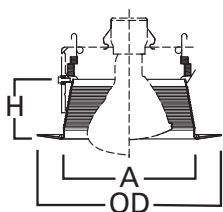

### SPECIFICATION FEATURES

- Straight sides of metal baffle for large diameter lamps
- Two plastic removable trim rings included narrow 7.25"OD and wide 8.00"OD
- Coil spring retention

Housings		Max Lamp Compatibility
H7ICT	H7RICT	50W PAR30S, 75W PAR30L
H7ICAT	H7RICAT	45W PAR38, 65W BR30, 65W BR40
E7ICAT	E7RICAT	
H7UICAT		75W PAR30S, 75W PAR30L, 90W PAR38, 65W BR30, 90W BR40
H27ICAT	E27ICAT	50W PAR30S, 75W PAR30L, 60W BR30
H27RICAT	E27RICAT	
H7T	E7TAT	75W PAR30S, 75W PAR30L, 150W PAR38, 65W BR30, 120W BR40,
H7RT		
H7TCP	E7RTAT	75W PAR30S, 75W PAR30L, 120W PAR38, 65W BR30, 120W BR40
H27T	E27TAT	75W PAR30S, 75W PAR30L, 65W BR30
H27RT	E27RTAT	

### Dimensions

A: 5-5/8" [144mm]  
 H: 2-5/8" [67mm]  
 OD: 7-1/4" [184mm] Narrow  
 OD: 8" [203mm] Wide