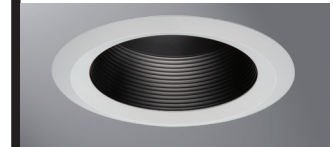

6125BB
Black Baffle,
White Trim