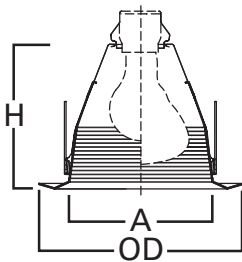

E26 6" Trim Series

DESCRIPTION

Full cone baffle trim with self-flange in the 6" trim family for use in recessed downlighting. Compatible for use in Halo and other housings.

Catalog #		Type
Project		
Comments		Date
Prepared by		

SPECIFICATION FEATURES

- Full cone baffle for BR30, BR40, A19, PAR30 and PAR38 lamps
- Torsion spring retention
- Socket supporting baffle
- Self-flanged trim ring sized to hide gaps caused by construction tolerances
- Makes installation Air-Tite, with any compatible housing

Dimensions:

A: 5-7/16" [138mm]
H: 5-3/8" [137mm]
OD: 7-3/4" [197mm]

Housings		Max Lamp Compatibility
H7ICT	H7RICT	6125WB: 43W A19, 75W PAR30S, 75W PAR30L, 65W PAR38, 65W BR30, 90W BR40
H7ICAT	H7RICAT	6125BB, 6125BKBB: 43W A19, 75W PAR30S, 75W PAR30L, 65W PAR38, 65W BR30, 85W BR40
E7ICAT	E7RICAT	
H7ICTNB		6125WB: 43W A19, 75W PAR30S, 75W PAR30L, 65W PAR38, 65W BR30, 90W BR40
H7ICATNB		6125BB, 6125BKBB: 43W A19, 75W PAR30S, 75W PAR30L, 65W PAR38, 65W BR30, 85W BR40
E7ICATNB		
H7T	E7TAT	100W A19, 150W A21, 75W PAR30S, 75W PAR30L, 150W PAR38, 85W BR30, 120W BR40
H7RT	E7RTAT	100W A19, 150W A21, 75W PAR30S, 75W PAR30L, 100W PAR38, 85W BR30, 120W BR40
H7TCP		6125WB: 75W A19, 150W A21, 75W PAR30S, 75W PAR30L, 120W PAR38, 65W BR30 6125BB, 6125BKBB: 75W A19, 150W A21, 75W PAR30S, 75W PAR30L, 100W PAR38, 65W BR30
H7TNB	E7TATNB	100W A19, 150W A21, 75W PAR30S, 75W PAR30L, 150W PAR38, 85W BR30, 120W BR40

Compatible with Halogen, Incandescent, LED* or CFL* lamps.