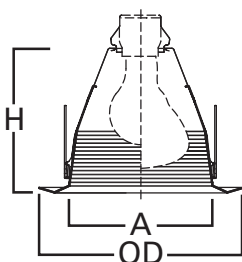

Eaton Lighting

Catalog Number	6125WBELL
Manufacturer	Eaton Lighting
Description	White Self-Flange Ring, Recessed Mount, 7.75 In Length, 7.75 In Width, 6.0 In Height, 0.43 LB
Weight per unit	0.4800 (lbs/each)
Product Category	Lighting Accessories

Dimensions and Weight

Size	9.0 IN Length 6.0 IN Width 2.99 IN Height
------	---

Descriptions

Description	6" FC WHT BFL, WHT SF RNG
Special Features	Full cone baffle for BR30, BR40, A19, PAR30 and PAR38 lamps

Packaging

Carton	1
Package	432
Weight Per each	0.48

Uses, Certifications, and Standards

Mounting	Recessed
----------	----------

E26 6" Trim Series

DESCRIPTION

Full cone baffle trim with self-flange in the 6" trim family for use in recessed downlighting. Compatible for use in Halo and other housings.

Dimensions:

A: 5-7/16" [138mm]

H: 5-3/8" [137mm]

OD: 7-3/4" [197mm]

Housings		Max Lamp Compatibility
H7ICT	H7RICT	6125WB: 43W A19, 75W PAR30S, 75W PAR30L, 65W PAR38, 65W BR30, 90W BR40
H7ICAT	H7RICAT	6125BB, 6125BKBB: 43W A19, 75W PAR30S, 75W PAR30L, 65W PAR38, 65W BR30, 85W BR40
E7ICAT	E7RICAT	
H7ICTNB		6125WB: 43W A19, 75W PAR30S, 75W PAR30L, 65W PAR38, 65W BR30, 90W BR40
H7ICATNB		6125BB, 6125BKBB: 43W A19, 75W PAR30S, 75W PAR30L, 65W PAR38, 65W BR30, 85W BR40
E7ICATNB		
H7T	E7TAT	100W A19, 150W A21, 75W PAR30S, 75W PAR30L, 150W PAR38, 85W BR30, 120W BR40
H7RT	E7RTAT	100W A19, 150W A21, 75W PAR30S, 75W PAR30L, 100W PAR38, 85W BR30, 120W BR40
H7TCP		6125WB: 75W A19, 150W A21, 75W PAR30S, 75W PAR30L, 120W PAR38, 65W BR30 6125BB, 6125BKBB: 75W A19, 150W A21, 75W PAR30S, 75W PAR30L, 100W PAR38, 65W BR30
H7TNB	E7TATNB	100W A19, 150W A21, 75W PAR30S, 75W PAR30L, 150W PAR38, 85W BR30, 120W BR40