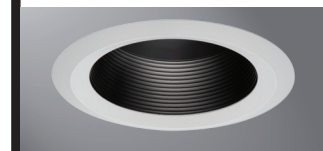

6125BB
Black Baffle,
White Trim