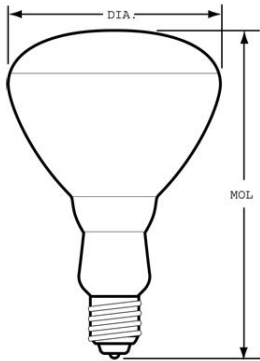

GE
Lighting

47683 - 65R40/FL/LL

GE soft white 65 watt R40 floodlight 1-pack

- Use original GE's Soft White when you need a light without glare and harsh shadows.
- GE's Floodlights cast a wider beam that adds drama to fireplaces, kitchen counters and entryways.
- 2600K soft white light appearance
- Estimated yearly energy costs $7.83 based on 3 hours per day $0.11 per kWh
- GE soft white indoor spotlights provide warm, pleasing everyday light without harsh glares and shadows. These bulbs' funnel shape and reflective coating help direct light where it is needed better than a standard incandescent bulb
- Lasts 2.3 years based on 3 hours per day usage
- R40 indoor floodlight with medium base for use in directional fixtures such as recessed can lighting
- 480 lumens providing cozy, relaxing™ light

GENERAL CHARACTERISTICS

Lamp Type	Incandescent - Reflector
Bulb	BR40
Base	Medium Screw (E26)
Filament	CC-6
Rated Life (NOM)	2500.0 h
Life in Years (NOM)	2.3
Primary Application	Indoor Floodlight

PHOTOMETRIC CHARACTERISTICS

Initial Lumens (NOM)	480.0
Color Temperature (NOM)	2600.0 K

ELECTRICAL CHARACTERISTICS

Wattage (NOM)	65.0
Voltage (NOM)	120.0
Estimated Energy Cost per Year (NOM)	7.83

DIMENSIONS

Maximum Overall Length (MOL) (NOM)	6.560 in(166.6 mm)
Bulb Diameter (DIA) (NOM)	5.000 in(127.0 mm)

PRODUCT INFORMATION

Product Code	47683
Description	65R40/FL/LL
Standard Package	BUNDLE
Standard Package GTIN	00043168476836
Standard Package Quantity	30
Sales Unit	Unit
No Of Items Per Sales Unit	1
No Of Items Per Standard Package	30
UPC	043168417990

CAUTIONS & WARNINGS

Warning

- Unexpected lamp rupture may cause injury, fire, or property damage
  - Avoid direct water, liquid or metal contact.
- Risk of Fire
  - Keep combustible materials away from lamp.
  - Use in fixture rated for this product.

*Twenty month life based on rated life at 4 hours/day. Provides nearly the same light output (650 lumens) as the 65 watt R40 Soft White (2000 hrs. rated life, 730 lumens).