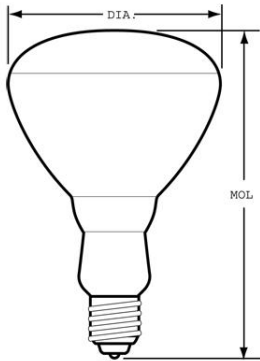

GE
Lighting

47683 - 65R40/FL/LL

GE soft white 65 watt R40 floodlight 1-pack

- Use original GE's Soft White when you need a light without glare and harsh shadows.
- GE's Floodlights cast a wider beam that adds drama to fireplaces, kitchen counters and entryways.
- 2600K soft white light appearance
- Estimated yearly energy costs \$7.83 based on 3 hours per day \$0.11 per kWh
- GE soft white indoor spotlights provide warm, pleasing everyday light without harsh glares and shadows. These bulbs' funnel shape and reflective coating help direct light where it is needed better than a standard incandescent bulb
- Lasts 2.3 years based on 3 hours per day usage
- R40 indoor floodlight with medium base for use in directional fixtures such as recessed can lighting
- 480 lumens providing cozy, relaxing™ light

GENERAL CHARACTERISTICS

Lamp Type	Incandescent - Reflector
Bulb	BR40
Base	Medium Screw (E26)
Filament	CC-6
Rated Life (NOM)	2500.0 h
Life in Years (NOM)	2.3
Primary Application	Indoor Floodlight

PHOTOMETRIC CHARACTERISTICS

Initial Lumens (NOM)	480.0
Color Temperature (NOM)	2600.0 K

ELECTRICAL CHARACTERISTICS

Wattage (NOM)	65.0
Voltage (NOM)	120.0
Estimated Energy Cost per Year (NOM)	7.83

DIMENSIONS

Maximum Overall Length (MOL) (NOM)	6.560 in(166.6 mm)
Bulb Diameter (DIA) (NOM)	5.000 in(127.0 mm)