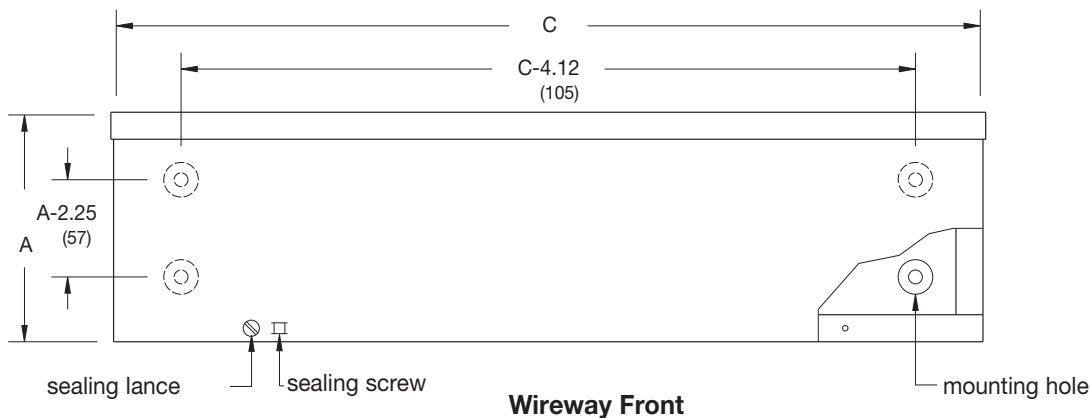

Accessories

- Sealing devices
- Touch-up paint
- See Accessories section

Construction

- Wireway body and cover are fabricated from (16) gauge galvaneal steel for painted or galvanized steel
- Wireway body has embossed mounting holes on the back
- Wireway is available with or without knockouts on the bottom end only, (see table)
- Cover is held secure by sliding it under the top end flange and fastening it with plated screws on the bottom end flange
- Sealing screws and lances are located at each end of the wireway cover
- Wireway exceeding 72 inches in length has two covers, a removable center channel and body supports

Application

- Houses runs of control and power cable
- Used for cable and wire junction, distribution and termination

Standards

- UL 870 listed, Type 3R
- CSA C22.2 No. 26 certified, Type 3R
- Conforms to NEMA standard for Type 3R

Discount Schedule: A2

Subclass: AM1 & Z50

Notes: Cooper B-Line can provide special sizes, finishes and other modifications. Consult the factory for your special requirements.

Wiring Troughs Type 3R Screw Cover, Painted & Galvanized Catalog Number