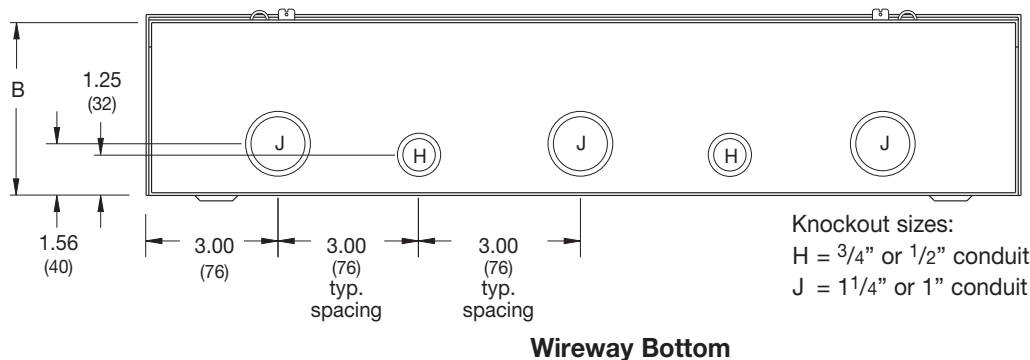

Discount Schedule: A2

Subclass: AM1 & Z50

Notes: Cooper B-Line can provide special sizes, finishes and other modifications. Consult the factory for your special requirements.