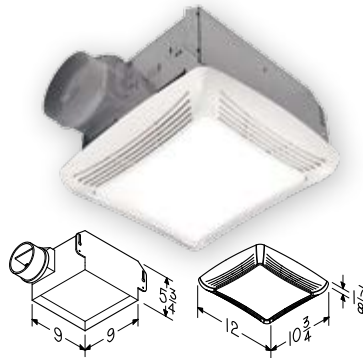

Models 769RL, 763RLN, and 769RFT

- White polymeric grille
- Fits in 2" x 6" ceiling construction
- 769RFT uses 13W fluorescent bulb (not included)
- All models available in Project Packs