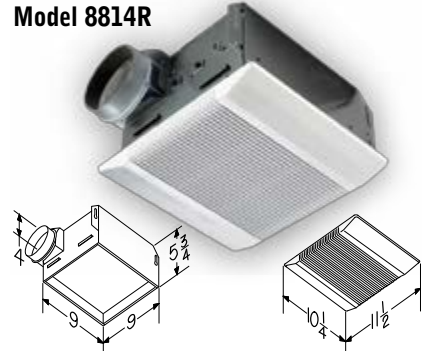

Model 8814R

- 80 to 110 CFM
- Centrifugal blower wheel and 4-pole motor deliver high exhaust capacity at low sound levels
- Mounting flanges with keyhole slots for fast installation
- White polymeric grille with torsion spring mounting