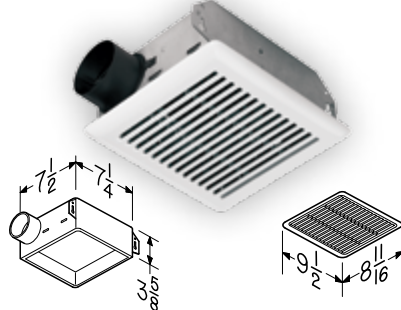

Model 695 & 696N

- 50 to 110 CFM centrifugal blower wheel
- Double-strength steel mounting flanges with keyhole slots for fast installation
- Metal grille kits for 695 & 696N S97011308
- UL Listed for use over tub or shower when installed in a GFCI protected branch circuit
- *All models available in Project Packs

Model	CFM	Sones	Notes
769RL	70	3.0	100W White
763RLN	50	2.5	100W White
769RFT	70	3.0	13W fluor. White
671R	90	3.0	Wall/Ceiling mount
672R	110	4.0	Wall/Ceiling mount
695	70	6.0	Wall/Ceiling mount
696N	50	4.0	Wall/Ceiling mount

Available in single packs or project packs.