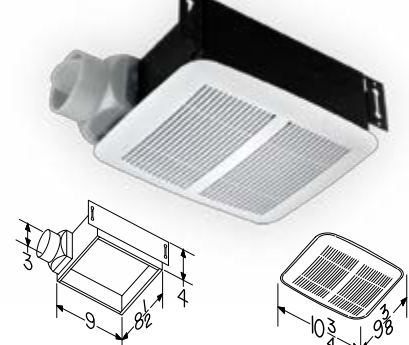

Model 8832WH

- White polymeric grille with torsion spring mounting
- Fits 2"x4" construction