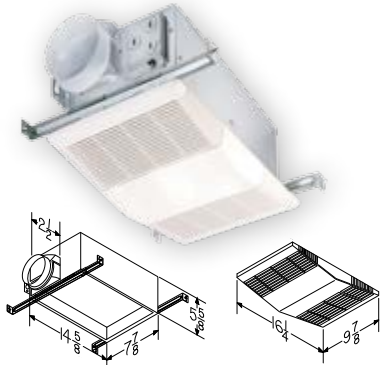

## Model 668RP

- White polymeric grille
- Rectangular fan light
- Fits in 2" x 6" ceiling construction
- 24" adjustable hanger bars
- Mounting brackets that adjust for ceiling thickness up to 3/4"

## Models 8663RP & 8664RP

- Round design eliminates squaring with bathroom walls
- Fits 2" x 6" ceiling construction
- 8663RP features bright 100W incandescent lighting with 7W night light for security and safety (bulbs not included)
- 8664RP features bright 100W incandescent lighting (bulb not included)
- 24" adjustable hanger bars