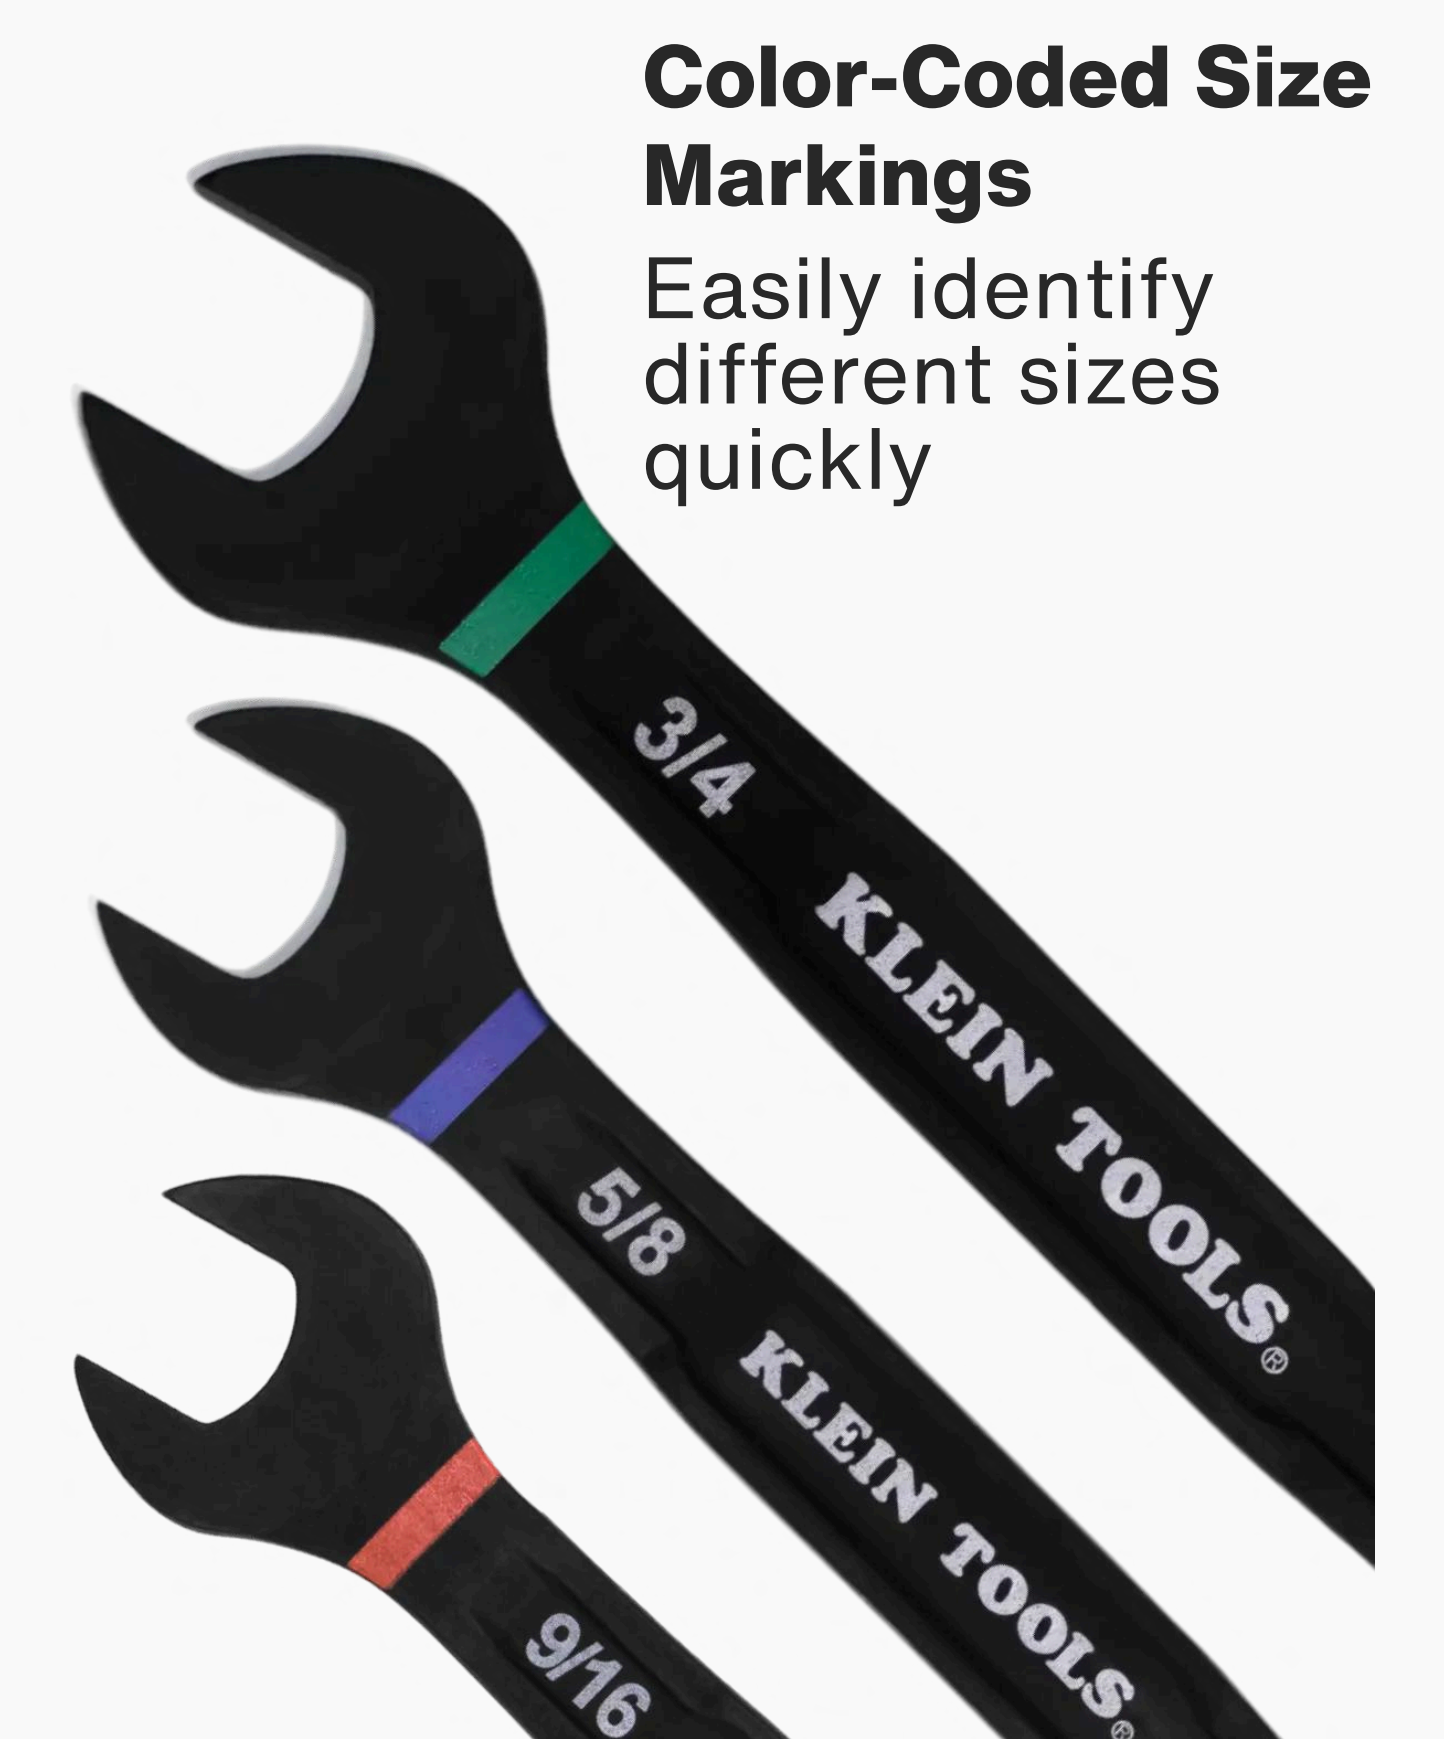

8-PIECE RATCHETING COMBINATION WRENCH SETS

Designed For Versatility, Efficiency And Maximum Access

20% Arc Swing Improvement
VS. standard 72-tooth. Ideal for working in tight conditions.

PREMIUM ROLL-POUCH
Designed to keep tools secure, organized, and easily accessible

Cat. No.	UPC	Description	Sizes
69408G	0-92644-68082-3	Ratcheting Combination Wrench Set, SAE, 8-Piece	5/16", 3/8", 7/16", 1/2", 9/16", 5/8", 11/16", 3/4"
69408MG	0-92644-68083-0	Ratcheting Combination Wrench Set, Metric, 8-Piece	8mm, 10mm, 12mm, 13mm, 14mm, 15mm, 17mm, 19mm
69508	0-92644-68090-8	Ratcheting Combination Slide-Lock Wrench Set, SAE, 8-Piece	5/16", 3/8", 7/16", 1/2", 9/16", 5/8", 11/16", 3/4"
69508M	0-92644-69443-1	Ratcheting Combination Slide-Lock Wrench Set, Metric, 8-Piece	8mm, 10mm, 12mm, 13mm, 14mm, 15mm, 17mm, 19mm

Designed For Versatility, Efficiency And Maximum Access

20% Arc Swing Improvement
VS. standard 72-tooth. Ideal for working in tight conditions.

PREMIUM ROLL-POUCH
Designed to keep tools secure, organized, and easily accessible