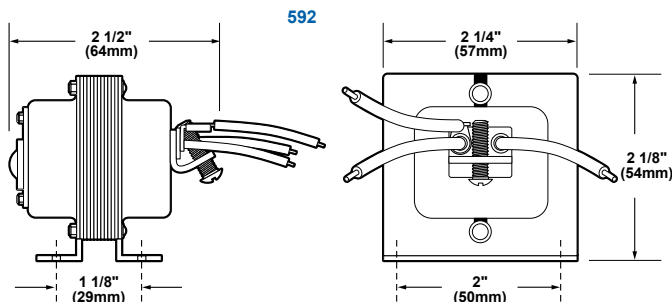

## Weights and Dimensions

Cat. No.	Approx. Net Weight (lb.)	Approx. Shipping Weight (lb.)
7005-G5	1.46	1.66
7005A-G5	1.46	1.66
7005B-G5	1.46	1.66
7005G-G5	1.46	1.66
7005R-G5	1.46	1.66

6  
CALL FOR ASSISTANCE