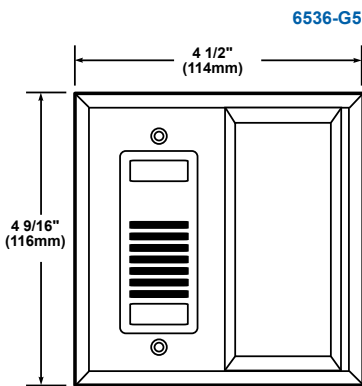

## Weights and Dimensions

Cat. No.	Approx. Net Weight (lb.)	Approx. Shipping Weight (lb.)
7005-G5	1.46	1.66
7005A-G5	1.46	1.66
7005B-G5	1.46	1.66
7005G-G5	1.46	1.66
7005R-G5	1.46	1.66

6  
CALL FOR ASSISTANCE