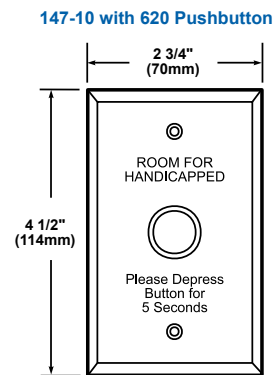

Weights and Dimensions

Cat. No.	Approx. Net Weight (lb.)	Approx. Shipping Weight (lb.)
7005-G5	1.46	1.66
7005A-G5	1.46	1.66
7005B-G5	1.46	1.66
7005G-G5	1.46	1.66
7005R-G5	1.46	1.66