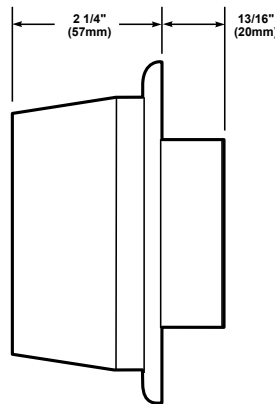

Buzzer/Strobe CFA Series

The Edwards 7007B-N5 Buzzer/Strobe is an audible/visual signaling device that may be used in a variety of system configurations including call for assistance applications.

Designed for installation in a single gang 2" (51mm) x 4" (102mm) box.

Features and Specifications

- Neutral white color
- 92dB at 1 meter/82dB at 10 ft.

Ordering Information

Description	Cat. No.	Operating Voltage	Current	Lens Color	dB at 1m/10ft.	Strobe Candela
Buzzer/Strobe	7007B-N5	120V AC	0.115 A	Clear	92/82	150
	7007BA-N5	120V AC	0.115 A	Amber	92/82	120
	7007BB-N5	120V AC	0.115 A	Blue	92/82	51
	7007BG-N5	120V AC	0.115 A	Green	92/82	86
	7007BR-N5	120V AC	0.115 A	Red	92/82	74

Weights and Dimensions

Cat. No.	Approx. Net Weight (lb.)	Approx. Shipping Weight (lb.)
7007B-N5	0.41	0.59
7007BA-N5	0.41	0.59
7007BB-N5	0.41	0.59
7007BG-N5	0.41	0.59
7007BR-N5	0.41	0.59

6
CALL FOR ASSISTANCE