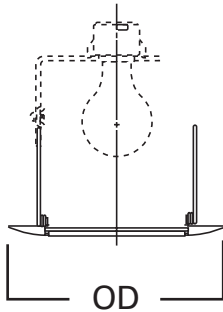

E26 6" Trim Series

DESCRIPTION

Albalite glass lens trim in the 6" trim family for use in recessed downlighting. Compatible for use in Halo and other housings.

Catalog #		Type
Project		
Comments		Date
Prepared by		

SPECIFICATION FEATURES

- White trim, glass Albalite lens
- PS version features "dead-front" construction and is wet location listed for use in showers
- PS version features non-conductive, non-corrosive polymer (plastic) trim ring
- Torsion spring retention

Dimensions:
OD: 8" [203mm]

Housings	Max Lamp Compatibility
H7UICAT	40W A19
H7T	H7TCP
H7RT	60W A19
E7TAT	
E7RTAT	
H27T	60W A19
H27TAT	

Compatible with Halogen, Incandescent, LED* or CFL* lamps.

70P
Albalite Glass Lens, White Trim