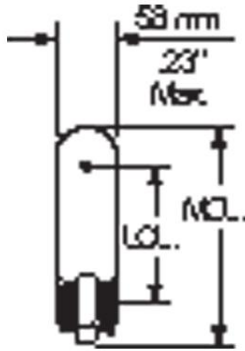

GE  
Lighting

**40969 - 85**

GE T1.75 (T1 3/4) - Low Voltage

**GENERAL CHARACTERISTICS**

Lamp Type	Miniature - T & TL Shape
Bulb	T1.75 (T1 3/4)
Base	Wedge (W2.1x9.5d)
Filament	C-2F
Rated Life	7000.0 hrs
Atmosphere	Vacuum
Primary Application	Low Voltage

**PHOTOMETRIC CHARACTERISTICS**

Initial Lumens	4.0
Nominal Initial Lumens per Watt	4
Mean Spherical Candlepower (MSCP)	0.3

**ELECTRICAL CHARACTERISTICS**

Wattage	1.0
Voltage	28.0

**DIMENSIONS**

Maximum Overall Length (MOL)	0.8000 in(20.3 mm)
Bulb Diameter (DIA)	0.219 in(5.6 mm)
Light Center Length (LCL)	0.400 in(10.2 mm)