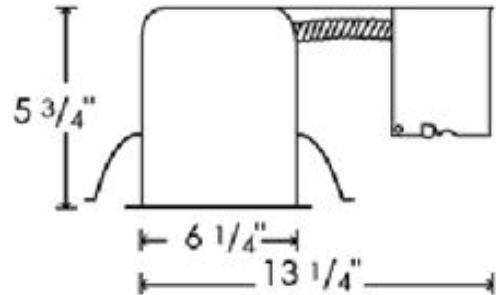

RP

LIGHTING • FANS

Type:
Project:
Comments:
Prepared By:

Part #	8113HRICA
Description:	6" GU24 Shallow IC Airtight Compact remodel fluorescent housing
Design Features	
Thermal Protection	Protected against misuse of insulation and improper wiring
Construction	Remodel
IC Rating	IC rated for direct contact with non cellulose insulation
J Box	Listed for feed through wiring (4 in-4 out) and seven ½" knockouts & four non metallic cable knockouts w/ strain clamps
Connectors	3-port quick connectors
Lamp	Lamp variations (included) 8113HRICA-E1327 - 13W GU24 - 2700K 8113HRICA -E1341 - 13W GU24 - 4100K 8113HRICA -E1827 - 18W GU24 - 2700K 8113HRICA -E1841 - 18W GU24 - 4100K 8113HRICA -E2327 - 23W GU24 - 2700K 8113HRICA -E2341 - 23W GU24 - 4100K
Voltage	120V
Warranty	1 year limited warranty
Listing	
ETL/UL	cETLus for damp location
Meets Washington's State energy code for restricted airflow	

Trim Options

	Type	Item#	Finishes	O.D.
	Shower, Lexan, Fresnel Lens 60W Max, A19	8502FS	Wet location listed Metal trim ring available	6"
	Lexan Flat Opal Albalite Lens 40W Max, A19	8505AL	Wet location listed Metal trim ring available	6"
	Lexan Drop Opal 60W, A19	8509DR	Wet location listed Metal trim ring available	6"
	Wall Wash 60W Max, A19	8517WW		6"
	Cone, Specular	8518	White, Clear, & Brushed ALuminum Optional BA, BK rings	6"
	Cone	8532	White	6"
	Splay 40W Max, A19	8546	White	6"

Additional Information

1. Adjusts to fit up to 1" ceiling thickness.
2. 5-1/4" height allows use in 2" x 6" joist construction.