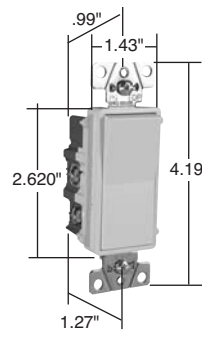

TM874-LA

Catalog Number	Rating A. VAC	Color	3rd Party Compliance	
			UL UL20	CS C22.2 111
Single Pole Decorator Switches Grounding*				
TM870-I	15 120/277	Ivory	•	•
TM870-W	15 120/277	White	•	•
TM870	15 120/277	Brown	•	•
TM870-GRY	15 120/277	Gray	•	•
TM870-BK	15 120/277	Black	•	•
TM870-LA	15 120/277	Light Almond	•	•
Single Pole Decorator Switches Grounding with ON-OFF Indication				
TM870-ION	15 120/277	Ivory	•	•
TM870-WON	15 120/277	White	•	•
TM870-BKON	15 120/277	Black	•	•
TM870-LAON	15 120/277	Light Almond	•	•
Single Pole Illuminated Decorator Switches Grounding (Lighted when OFF)				
TM870-ISL	15 120/277	Ivory	•	•
TM870-WSL	15 120/277	White	•	•
TM870-LASL	15 120/277	Light Almond	•	•
Three-Way Decorator Switches Grounding*				
TM873-I	15 120/277	Ivory	•	•
TM873-W	15 120/277	White	•	•
TM873	15 120/277	Brown	•	•
TM873-GRY	15 120/277	Gray	•	•
TM873-BK	15 120/277	Black	•	•
TM873-LA	15 120/277	Light Almond	•	•
Three-Way Illuminated Decorator Switches Grounding (Lighted when OFF)				
TM873-ISL	15 120	Ivory	•	•
TM873-WSL	15 120	White	•	•
TM873-LASL	15 120	Light Almond	•	•
Four-Way Decorator Switches Grounding				
TM874-I	15 120/277	Ivory	•	•
TM874-W	15 120/277	White	•	•
TM874	15 120/277	Brown	•	•
TM874-BK	15 120/277	Black	•	•
TM874-LA	15 120/277	Light Almond	•	•

*For Configurable Solutions, see Page U-1.

TradeMaster® Decorator Switches