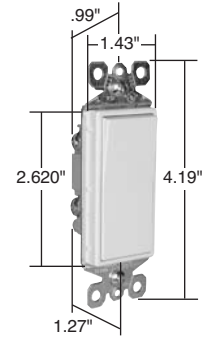

# Switches TradeMaster® Decorator Switches

15A, 120 & 120/277VAC

Pass & Seymour

Switches

| Features   |  |
|--|--|
| <ul style="list-style-type: none"> <li>Designer-style satin-finish rocker.</li> <li>High-impact resistant thermoplastic construction.</li> <li>External screw-pressure-plate back and side wired. Accepts #12 and #14 AWG.</li> <li>Push wire #14 AWG.</li> <li>Narrow back body leaves more room for wires in the box.</li> </ul> | <ul style="list-style-type: none"> <li>Extra-long, through-body strap eliminates floating installations and imperfect applications.</li> <li>Smooth, quiet paddle action.</li> <li>Easy-access green hex head ground screw.</li> <li>Tri-drive ground, terminal and mounting screws.</li> <li>ON-OFF switches conform to NEC 430-104 requirements for kitchen disposal units.</li> </ul> |