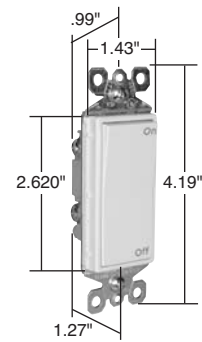

TM870-LAON