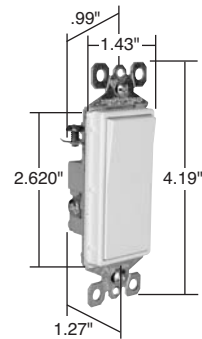

Switches TradeMaster® Decorator Switches

15A, 120 & 120/277VAC

Pass & Seymour

Switches

Features	
- Designer-style satin-finish rocker. - High-impact resistant thermoplastic construction. - External screw-pressure-plate back and side wired. Accepts #12 and #14 AWG. - Push wire #14 AWG. - Narrow back body leaves more room for wires in the box.	- Extra-long, through-body strap eliminates floating installations and imperfect applications. - Smooth, quiet paddle action. - Easy-access green hex head ground screw. - Tri-drive ground, terminal and mounting screws. - ON-OFF switches conform to NEC 430-104 requirements for kitchen disposal units.

TM873-LA