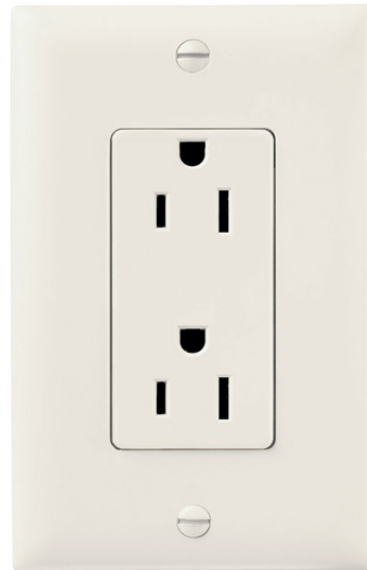

TradeMaster Decorator Duplex Receptacle, Light Almond

885LA

Decorator Duplex Receptacle, 15amp
125volt, Side & Speedwire, Light Almond

features & benefits

- High impact-resistant thermoplastic construction.
- Extra-long strap.
- Quickloop wire looping aid.
- Long-term blade retention.
- Tri-drive screws.
- Extra-large circuit break-off tabs.
- Side-access push wire release.
- Ultrasonic welding of face to back body.
- Side wire accepts #12 - #14 AWG solid.
- Push wire accepts #14 AWG solid only.
- Self-grounding models provide automatic ground clip.

specifications

General Info

Color: Light Almond
Number Of Poles: 2
Number Of Wires: 3

Listing Agencies/Third Party Information

CSA Listing Info: C22.2 No.42
CSA Standard: Yes
Federal Spec: No
UL Listing No: UL498
UL Standard: Yes

UN SPS C: 39121704

Dimensions

Depth U S: 1"
Height U S: 3.31"
Width U S: 1.29"

Technical Information

Amps: 15
Volts: 125
Volts A C: 125

Buy American Act Compliance

Country of Origin: CHINA
Buy American Act Status: No