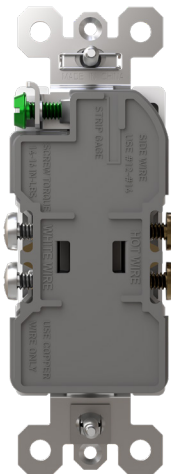

- **Ideal for Residential Applications & Multi-Dwelling Units** where 20A devices are required
- **Meets National Electric Code®** Tamper-Resistant requirements per Article 406.12
- **Black "Invisi-Shutters"** disappear for an invisible effect
- **Protects Children:** dual mechanical shutter system helps prevent insertion of foreign objects
- **Side Wire Only:** accepts #12 - #14 AWG (note: #12AWG required for installation on 20A circuit)
- **Robust Design:** long-term blade retention
- **Captive Washer** prevents mounting screw from falling out
- **Auto-ground clip** assures positive ground
- **Easily accessed break-off line contact tabs** for fast and easy split circuit wiring
- **Backed-out tri drive terminal screws** for faster installation
- **Quickloop wire looping aid** for ease of wiring
- **Impact resistant** thermoplastic face
- **Pair with a screwless radiant® wall plate** and coordinate with other designer switches & outlets from the collection for a cohesive look

3rd Party Compliance

cULus Listed (E140596), UL498, CSA C22.2 No. 42
Conforms to NEMA WD-1 & WD-6 (5-20R)
RoHS Compliant