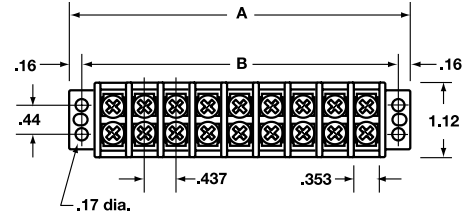

WIRE TERMINATION

WWW.IDEALIND.COM • 1-800-435-0705 CUSTOMER ASSISTANCE

89-400 Series Terminal Strip Dimensions

No. of Poles	Dimensions		Cat. No.
	A	B	
2	1.63	1.31	89-402
4	2.51	2.18	89-404
6	3.38	3.06	89-406
8	4.25	3.93	89-408
10	5.13	4.81	89-410
12	6.00	5.68	89-412