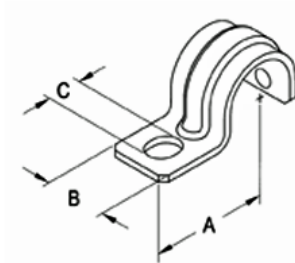

One Hole Straps - Steel

Images

[Download Photo Image](#)

[Download Dimensional Image](#)

Dimension A in Inches: 1.13

Dimension B in Inches: 0.63

Dimension C in Inches: 0.27

Application

Used to support EMT to mounting surface.

Product Information

Material: Steel

Finish: Zinc electro-plate

Certifications & Codes:

CSA File Number:

LR39354

UNSPSC:

31162906

Catalog ID: 920-S

UPC Number: 781747009203

Description: Strap, EMT, One Hole, Steel, Size 1/2 Inch

Application: Used to support EMT to mounting surface.

Trade Size: 1/2"

Country of Manufacture: USA