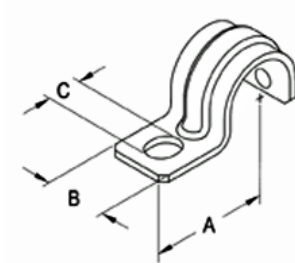

### Images

[Download Photo Image](#)

[Download Dimensional Image](#)

Dimension A in Inches: 1.25

Dimension B in Inches: 0.63

Dimension C in Inches: 0.27

**Application:** Used to support EMT to mounting surface.

**Trade Size:** 3/4"

**Country of Manufacture:** USA

**Std Pkg Qty:** 500

**Unit Qty:** 100

## One Hole Straps - Steel