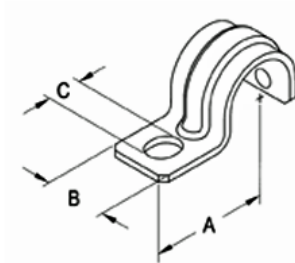

## One Hole Straps - Steel

### Images

[Download Photo Image](#)

[Download Dimensional Image](#)

Dimension A in Inches: 1.25

Dimension B in Inches: 0.63

Dimension C in Inches: 0.27

**Application:** Used to support EMT to mounting surface.

**Trade Size:** 3/4"

**Country of Manufacture:** USA

**Std Pkg Qty:** 500

**Unit Qty:** 100