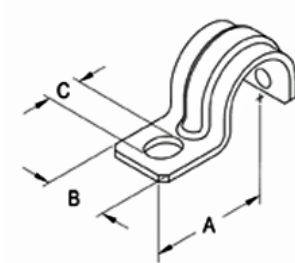

One Hole Straps - Steel

Images

[Download Photo Image](#)

[Download Dimensional Image](#)

Dimension A in Inches: 1.25

Dimension B in Inches: 0.63

Dimension C in Inches: 0.27

Application

Used to support EMT to mounting surface.

Product Information

Material: Steel

Finish: Zinc electro-plate

Certifications & Codes:

CSA File Number: LR39354

UNSPSC: 31162906

Catalog ID: 921-S

UPC Number: 781747009210

Description: Strap, EMT, One Hole, Steel, Size 3/4 Inch

Application: Used to support EMT to mounting surface.

Trade Size: 3/4"

Country of Manufacture: USA

Std Pkg Qty: 500

Unit Qty: 100