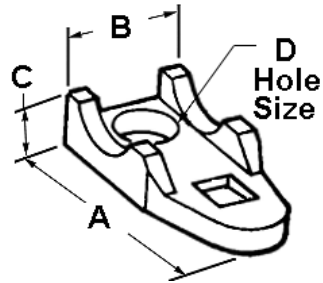

Malleable (to 6")

Images

Application

Provides space between conduit and mounting surface.
For use with Malleable Iron or Aluminum straps.

Product Information

Material: Malleable Iron
Finish: Zinc electro-plate

Certifications & Codes:

UL File Number: E161206 cULus
UL Standard: 514B
UNSPSC: 31162906

[Download Photo Image](#) [Download Dimensional Image](#)
Dimension A in Inches: 2-15/16
Dimension B in Inches: 1-1/4
Dimension C in Inches: 9/16
Dimension D in Inches: 3/8

Catalog ID: 943

UPC Number: 781747009432

Description: Clamp Back, Malleable Iron, Size 1 Inch

Application: Provides space between conduit and mounting surface. For use with Malleable Iron or Aluminum straps.