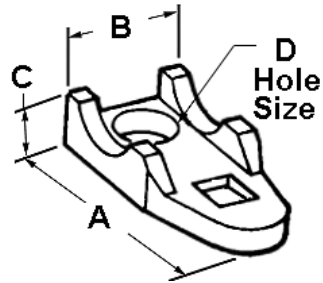

Malleable (to 6")

Images

Application

Provides space between conduit and mounting surface.
For use with Malleable Iron or Aluminum straps.

Product Information

Material: Malleable Iron
Finish: Zinc electro-plate

Certifications & Codes:

UL File Number: E161206 cULus
UL Standard: 514B
UNSPSC: 31162906

[Download Photo Image](#) [Download Dimensional Image](#)
Dimension A in Inches: 4-3/4
Dimension B in Inches: 1-15/16
Dimension C in Inches: 1
Dimension D in Inches: 5/8

Catalog ID: 946

UPC Number: 781747009463

Description: Clamp Back, Malleable Iron, Size 2 Inch

Application: Provides space between conduit and mounting surface. For use with Malleable Iron or Aluminum straps.

Trade Size: 2"

Std Pkg Qty: 50

Unit Qty: 5