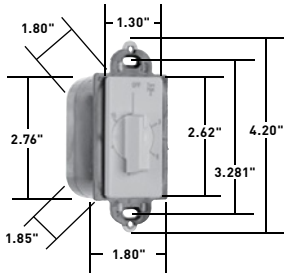

# OCCUPANCY & VACANCY SENSORS & TIMERS

**Wall Box Timers** 125, 125-T, 250 & 277VAC, 60 Hz

**97015I**

## Features

- Units with "Hold" feature may be turned counter-clockwise to hold the load on without timing function.
- Turning clockwise causes unit to time load off after desired time delay.
- Quiet operation.
- Time range from 5 minutes to 1 hour.
- Available with or without hold.
- Decorator styling.
- Easily installed.
- Large head screw terminals.
- Accurate to  $\pm 5$  percent.
- Motor rated.
- Energy saving.