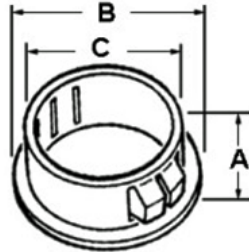

### Application

Converts metallic box rough edged knockout holes to smooth insulated holes for protection of electrical and telecommunications cable. Rated 105 Degrees C.

### Certifications & Codes:

CSA File Number: LR24719  
UNSPSC: 39121312

[Download Photo Image](#)   [Download Dimensional Image](#)

Dimension A in Inches: 11/16  
Dimension B in Inches: 3-13/64  
Dimension C in Inches: 2-31/32

**Catalog ID:** 9797

**UPC Number:** 78174700797

**Description:** Bushing, Insulating, Plastic Rated 105 Degrees C, 3.000 Inch Hole Dia.

**Application:** Converts metallic box rough edged knockout holes to smooth insulated holes for protection of electrical and telecommunications cable. Rated 105 Degrees C.

**Trade Size:** 2-1/2"

**Country of Manufacture:** USA

**Std Pkg Qty:** 100

**Unit Qty:** 20