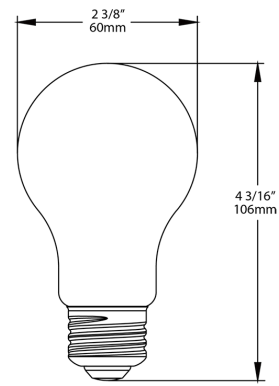

Technical Specifications		
Performance	L70 Lifespan:	For Use Outdoors in Open Fixtures:
Product Type: Decorative	15,000 Hours	No
Input Wattage: 6W	Dimmable: Yes, down to 10%	Other
Typical Lumen Output: 810	Construction	Equivalency: 60W Incandescent
Efficacy: 90 lm/W	Bulb Shape: A19	Warranty (Years): RAB warrants that our LED products will be free from defects in materials and workmanship for a period of three (3) years from the date of delivery to the end user, including coverage of light output, color stability, driver performance and fixture finish. RAB's warranty is subject to all terms and conditions found at rablighting.com/warranty .
Color Temperature: 2700K Soft White	Finish: Clear	Electrical
CRI: 90	Base Type: E26	Power Factor: 0.7
	Beam Angle: 360°	Operating Temperature: -20°C - 45°C

Case and Pallet Dimensions

	QTY	LENGTH (in)	WIDTH (in)	HEIGHT (in)
CASE	12	10.8	8.2	5.1
PALLET	1080	38.4	44	37.2

Dimension

Light Distribution