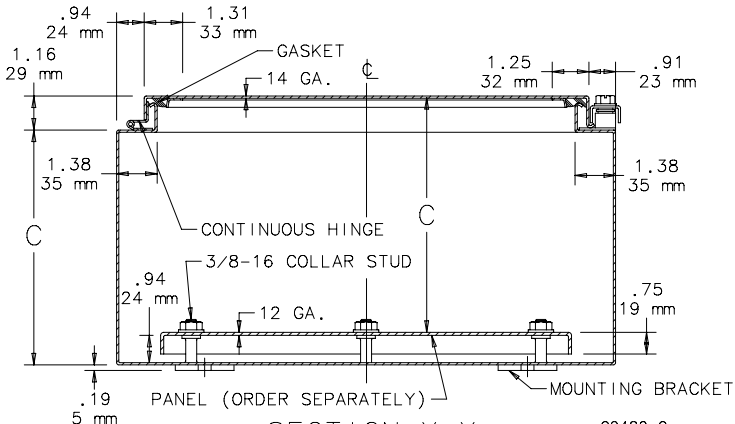

SECTION X-X

C2482-C