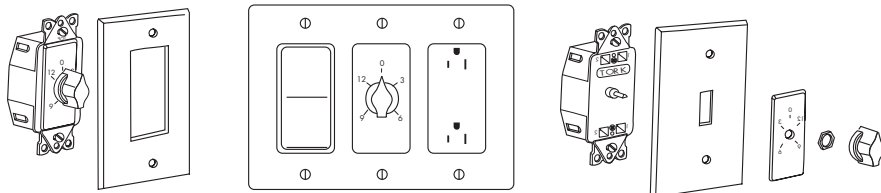

CAUTION: This timer is not to be used in precision timing applications where inaccurate timing could have dangerous consequences (i.e. sun lamp, sauna, etc.).