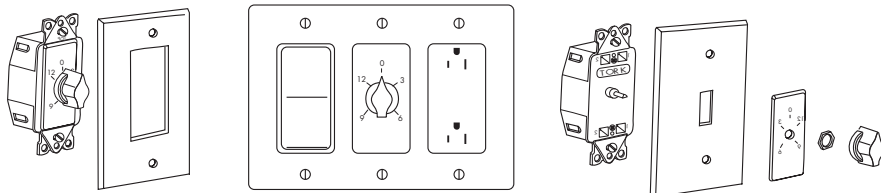

HOLD FEATURE:

Some models have position for constant ON.

EASY SET:

No adjustments. Just wire and go!

EASY WIRING:

No neutral required. Great for retrofit! Use as single or in multi-gang box with no de-rating.

USE FOR SPDT

CONTACT RATINGS

TYPE	VOLTAGE (VAC)	RATING
Resistive	125	20A
	250	10A
	277	10A
Inductive	125	20A
	250	10A
	277	10A
Tungsten	125	7A
Motor	125	1HP
	250	2HP

ORDERING INFO

CAT. NO.	UPC CODE	HOLD FEATURE	COLOR
15 MINUTE MAX.			
A515MH	15020	With Hold	Ivory
A515MHW	15120		White
A515M	15013	No Hold	Ivory
A515MW	15113		White
A515MA	15127		Light Almond
30 MINUTE MAX.			
A530MH	15021	With Hold	Ivory
A530MHW	15121		White
A530M	15014	No Hold	Ivory
A530MW	15114		White
A530MA	15128		Light Almond
60 MINUTE MAX.			
A560MH	15022	With Hold	Ivory
A560MHW	15122		White
A560M	15015	No Hold	Ivory
A560MW	15115		White
2 HOUR MAX.			
A502HHW	15123	With Hold	White
A502H	15016	No Hold	Ivory
A502HW	15116		White
6 HOUR MAX.			
A506HHW	15125	With Hold	White
A506H	15018	No Hold	Ivory
A506HW	15118		White
12 HOUR MAX.			
A512HH	15026	With Hold	Ivory
A512HHW	15126		White
A512H	15019	No Hold	Ivory
A512HW	15119		White