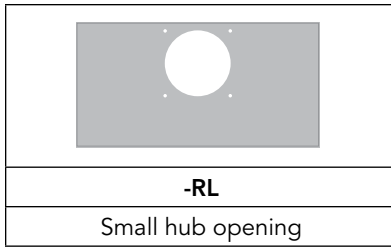

## Hubs and Closing Plates

<b>-WL</b>   <b>A7514</b>	<b>-YL</b>   <b>A7515</b>	<b>-ZL</b>   <b>A7516</b>	<b>-DL</b>   <b>A7517</b>	<b>-EL</b>   <b>A7518</b>	<b>-XL</b>   <b>A7551</b>
1" hub	1¼" hub	1½" hub	2" hub	2½" hub	Small closing plate

<b>-F</b>   <b>A8110</b>	<b>-G</b>   <b>A8111</b>	<b>-H</b>   <b>A8112</b>	<b>-X</b>   <b>A9064</b>	<b>-RRL</b>   <b>S8324</b>
3" hub	3½" hub	4" hub	Large closing plate	Large hub opening adapted to small hub opening