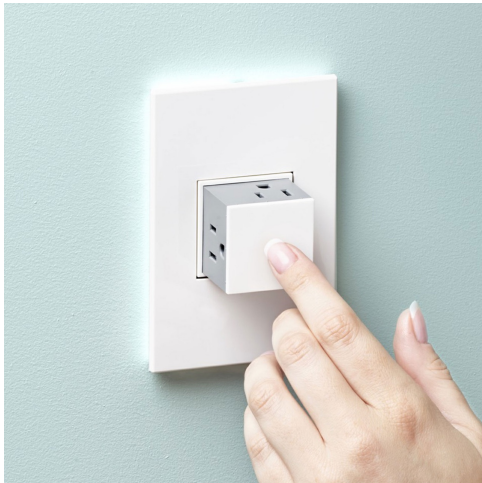

adorne Collection
adorne® 15A 1-Gang Pop-Out Outlet, White
Part No. ARPTR151GW2

The cleverest way to add power and style, the Pop-Out Outlet extends to offer 3-plug access, then uniquely disappears back into the wall with a simple push when not in use. Made exclusively for use with screwless Wall Plates from the adorne® Collection, sold separately.

Features & Benefits

For complete installation, device must be paired with an adorne® screwless Wall Plate (not included). Available in a range of contemporary colors and stunning finishes.

Provides additional power with 3-plug access when extended from wall.

Perfect anywhere you'd like to hide outlets when not in use, for added style and safety.

Disappears back into the wall with a simple push when not needed.

Comes with a special frame for mounting and requires a deep electrical outlet (22.5 cubic inches). No new wires required for typical installation.