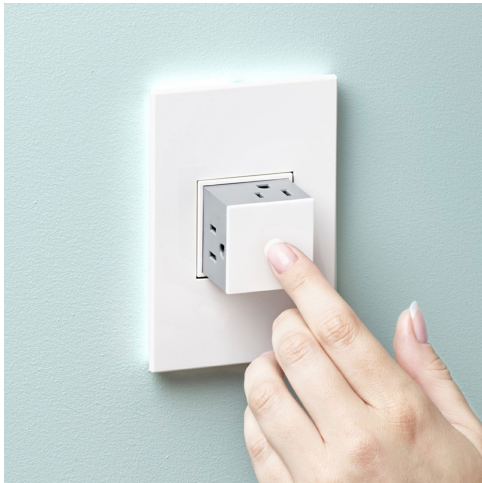

Perfect anywhere you'd like to hide outlets when not in use, for added style and safety.

Disappears back into the wall with a simple push when not needed.

Comes with a special frame for mounting and requires a deep electrical outlet (22.5 cubic inches). No new wires required for typical installation.

adorne Collection
adorne® 15A 1-Gang Pop-Out Outlet, White
Part No. ARPTR151GW2

The cleverest way to add power and style, the Pop-Out Outlet extends to offer 3-plug access, then uniquely disappears back into the wall with a simple push when not in use. Made exclusively for use with screwless Wall Plates from the adorne® Collection, sold separately.