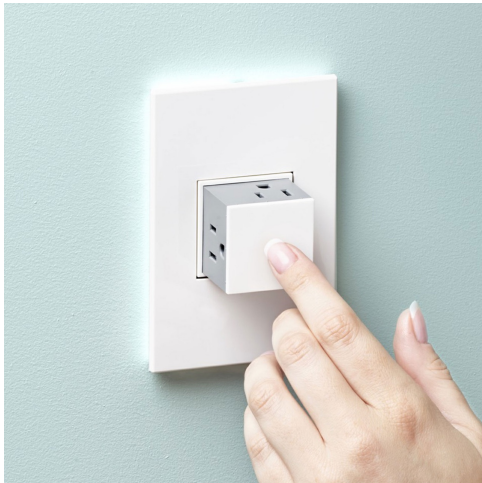

adorne Collection
adorne® 15A 1-Gang Pop-Out Outlet, White
Part No. ARPTR151GW2

The cleverest way to add power and style, the Pop-Out Outlet extends to offer 3-plug access, then uniquely disappears back into the wall with a simple push when not in use. Made exclusively for use with screwless Wall Plates from the adorne® Collection, sold separately.

Features & Benefits

For complete installation, device must be paired with an adorne® screwless Wall Plate (not included). Available in a range of contemporary colors and stunning finishes.

Provides additional power with 3-plug access when extended from wall.

Installs easily in as little as 15 minutes.

Protects children with a patented tamper-resistant shutter system that prevents improper insertion of foreign objects, complete with "invisi-shutters" for an invisible effect.

Perfect anywhere you'd like to hide outlets when not in use, for added style and safety.

Disappears back into the wall with a simple push when not needed.

Comes with a special frame for mounting and requires a deep electrical outlet (22.5 cubic inches). No new wires required for typical installation.