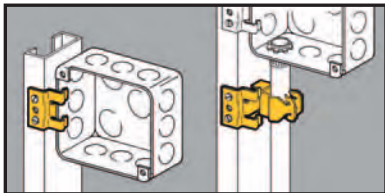

- Attaches with screws to metal studs.
- BB1 supports electrical box.
- BG series features Guide-Rite design.
- BP series features push-type design.

Box To Stud Fastener

UPC/Part Number	Catalog Number	Description	Box Qty.
781011 18145	BB1	Electrical Box Support Clip	100

Guide-Rite™ Conduit To Stud Fastener

UPC/Part Number	Catalog Number	Conduit Size EMT & Rigid	Box Qty.
781011 18420	BG-6-B1 *	3/8"	100
781011 18475	BG-8-12-B1	1/2", 3/4"	100
781011 18555	BG-16-B1	1"	100

Patent #4958792

* BG-6 will accept the following range $\varnothing.420 - \varnothing.675$:
14/2 thru 10/4 MC/AC cable and 5/16 or 3/8 flexible conduit

Push Type Conduit To Stud Fastener

UPC/Part Number	Catalog Number	Conduit Size	Box Qty.
781011 19245	BP-8-B1	1/2" EMT	100
781011 19345	BP-12-B1	3/4" EMT, 1/2" IMC, Rigid	100
781011 19440	BP-16-B1	1" EMT, 3/4" IMC, Rigid	100