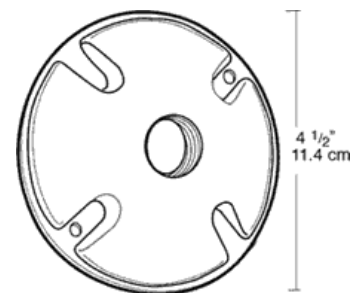

C100A

Die cast round covers with one or three 1/2" holes. Fit 4" round boxes. Supplied with thick foam rubber gasket and two #10-24 stainless steel screws. 3 hole cover comes with one die cast 1/2" close-up plug.

Color: Bronze

Weight: 0.2 lbs

Technical Specifications

UL Listing:

Suitable for wet locations.

Covers:

Precision die cast aluminum or molded polycarbonate plastic with 1/2" threaded holes.

Screws:

10-24 Brass Round Head Phillips/slotted.

Gasket:

1/8" thick closed cell silicone rubber for long lasting seal won't crumple or break.

Replacement Plugs:

Available for round and rectangular covers and boxes.

Hole Count:

1 Hole .

Patents:

RAB sensor and fixture designs are protected under U.S. and International Intellectual Property laws.