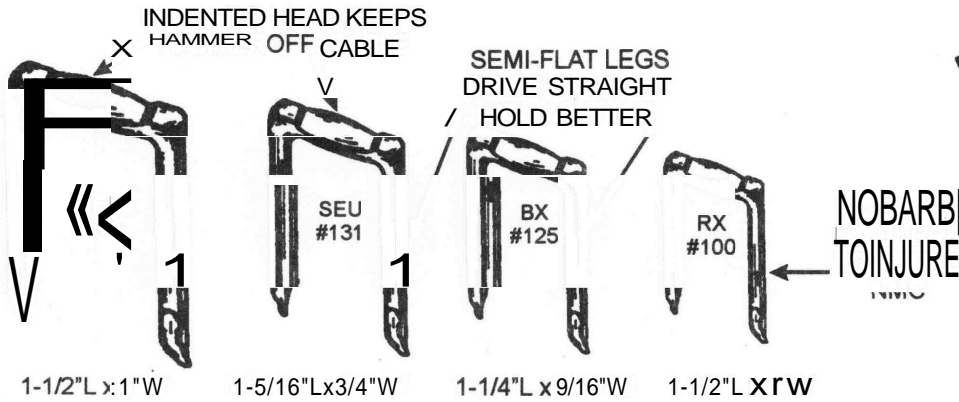

THE LEADER

Nob-Staples®
Cable Staples
Carbon Steel

STANDARD SHIPPER

SIZE AND PACK NUMBER	NAED PRODUCT CODE	CABLE SIZE	ITEM NUMBER	CARTON QUANTITY	QUANTITY	APPROX. WEIGHT IN LBS.
100PP5M	09115	NMC 2 COND. 12 & 14 WIRE & 2 Cond. WG	C703736	PLASTIC PAIL	5,000	23
100 PB 5M	09114		C703702	BULK	5,000	23
100P5	09113		C703652	500	10,000	45
100P1	09111		C703603	100	10,000	45
*100 PB 5M EG	59114		C703850	BULK	5,000	23
*100 P5 EG	59113		C703801	500	10,000	45
*100 P1 EG	59111		C703751	100	10,000	45
125PP5M	09215	BX 3 COND. 12 x 10 WIRE	C704122	PLASTIC PAIL	5,000	36
125 PB 5M	09214		C704106	BULK	5,000	36
125 P5	09213		C704029	500	5,000	36
125 P1	09211		C704071	100	5,000	36
*125PB5MEG	59214		C704130	BULK	5,000	36
*125 P5 EG	59213		C704205	500	5,000	36
*125 P1 EG	59211		C704155	100	5,000	36

* ELECTRO GALVANIZED

SERVICE CABLE STAPLES ELECTRO GALVANIZED

SIZE AND PACK NUMBER	NAED PRODUCT CODE	CABLE SIZE	ITEM NUMBER	CARTON QUANTITY	QUANTITY	APPROX. WEIGHT IN LBS.
*131 P1	59310	SEU 6/3	C704254	100	5,000	47
*141 P1	59410	SEU 2/3	C704304	100	5,000	59
*151 P1	59510	SEU 4/0	C704396	100	1,000	39

W.VV. CROSS, INC.

39 Webster Street. PO Box 365, Jaffrey, NH 03452-0365
Telephone: (603)532-8332 FAX: (603) 532-8336
Customer Service: (800)992-0314

STAPLES FOR PROFESSIONALS.