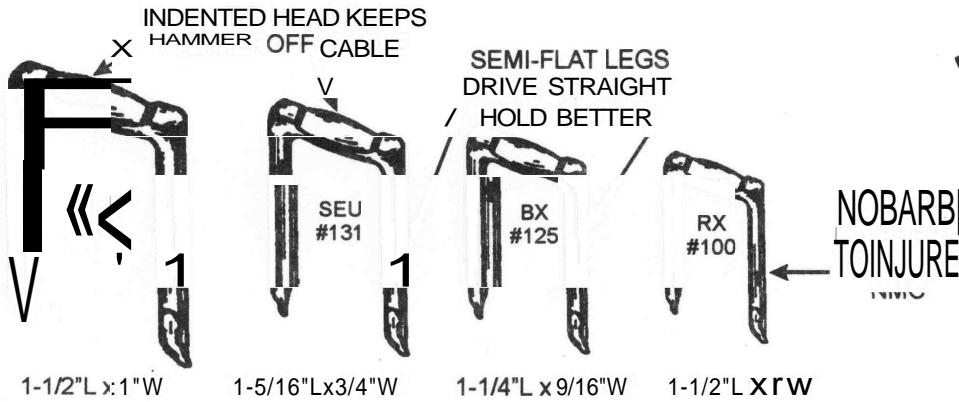

THE LEADER

Nob-Staples®
Cable Staples
Carbon Steel

STANDARD SHIPPER

SIZE AND PACK NUMBER	NAED PRODUCT CODE	CABLE SIZE	ITEM NUMBER	CARTON QUANTITY	QUANTITY	APPROX. WEIGHT IN LBS.
100PP5M	09115	NMC 2 COND. 12 & 14 WIRE & 2 Cond. WG	C703736	PLASTIC PAIL	5,000	23
100 PB 5M	09114		C703702	BULK	5,000	23
100P5	09113		C703652	500	10,000	45
100P1	09111		C703603	100	10,000	45
*100 PB 5M EG	59114		C703850	BULK	5,000	23
*100 P5 EG	59113		C703801	500	10,000	45
*100 P1 EG	59111		C703751	100	10,000	45
125PP5M	09215	BX 3 COND. 12 x 10 WIRE	C704122	PLASTIC PAIL	5,000	36
125 PB 5M	09214		C704106	BULK	5,000	36
125 P5	09213		C704029	500	5,000	36
125 P1	09211		C704071	100	5,000	36
*125PB5MEG	59214		C704130	BULK	5,000	36
*125 P5 EG	59213		C704205	500	5,000	36
*125 P1 EG	59211		C704155	100	5,000	36

* ELECTRO GALVANIZED

SERVICE CABLE STAPLES ELECTRO GALVANIZED

SIZE AND PACK NUMBER	NAED PRODUCT CODE	CABLE SIZE	ITEM NUMBER	CARTON QUANTITY	QUANTITY	APPROX. WEIGHT IN LBS.
*131 P1	59310	SEU 6/3	C704254	100	5,000	47
*141 P1	59410	SEU 2/3	C704304	100	5,000	59
*151 P1	59510	SEU 4/0	C704396	100	1,000	39

STANDARD SHIPPER

SIZE AND PACK NUMBER	NAED PRODUCT CODE	CABLE SIZE	ITEM NUMBER	CARTON QUANTITY	QUANTITY	APPROX. WEIGHT IN LBS.
100PP5M	09115	NMC 2 COND. 12 & 14 WIRE & 2 Cond. WG	C703736	PLASTIC PAIL	5,000	23
100 PB 5M	09114		C703702	BULK	5,000	23
100P5	09113		C703652	500	10,000	45
100P1	09111		C703603	100	10,000	45
*100 PB 5M EG	59114		C703850	BULK	5,000	23
*100 P5 EG	59113		C703801	500	10,000	45
*100 P1 EG	59111		C703751	100	10,000	45
125PP5M	09215	BX 3 COND. 12 x 10 WIRE	C704122	PLASTIC PAIL	5,000	36
125 PB 5M	09214		C704106	BULK	5,000	36
125 P5	09213		C704029	500	5,000	36
125 P1	09211		C704071	100	5,000	36
*125PB5MEG	59214		C704130	BULK	5,000	36
*125 P5 EG	59213		C704205	500	5,000	36
*125 P1 EG	59211		C704155	100	5,000	36