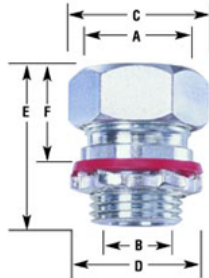

### Images

[Download Photo Image](#)

[Download Dimensional Image](#)

Dimension A in Inches: .550-.650  
Dimension B in Inches: .937  
Dimension C in Inches: 1.440  
Dimension D in Inches: 1.500  
Dimension E in Inches: 1-3/4  
Dimension F in Inches: 1-1/8

### Application

These watertight fittings are designed for both indoor and outdoor applications. All fittings can be used in chemical and treatment plants as well as for offshore applications. Straight connector for use with portable cord provides liquid tight and water tight protection. Typical applications include wiring of motors, transformers, advanced machinery, refrigeration, and tools.

### Certifications & Codes:

NEMA Standard: FB-1  
UL File Number: E11259  
UL Standard: UL514B  
UNSPSC: 39121431

**Catalog ID:** CGA772650

**UPC Number:** 78174787722

**Description:** Connector, cord grip, straight, aluminum, k.o. size 1", cord range .550-.650