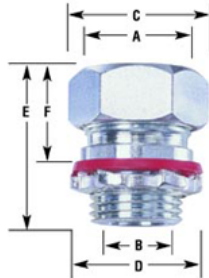

### Images

[Download Photo Image](#)

[Download Dimensional Image](#)

Dimension A in Inches: .850-.950  
Dimension B in Inches: 1.050  
Dimension C in Inches: 1.730  
Dimension D in Inches: 1.500  
Dimension E in Inches: 1-7/8  
Dimension F in Inches: 1-3/16

### Application

These watertight fittings are designed for both indoor and outdoor applications. All fittings can be used in chemical and treatment plants as well as for offshore applications. Straight connector for use with portable cord provides liquid tight and water tight protection. Typical applications include wiring of motors, transformers, advanced machinery, refrigeration, and tools.

### Certifications & Codes:

NEMA Standard: FB-1  
UL File Number: E11259  
UL Standard: UL514B  
UNSPSC: 39121431

**Catalog ID:** CGA772950

**UPC Number:** 78174787725

**Description:** Connector, cord grip, straight, aluminum, k.o. size 1", cord range .850-.950