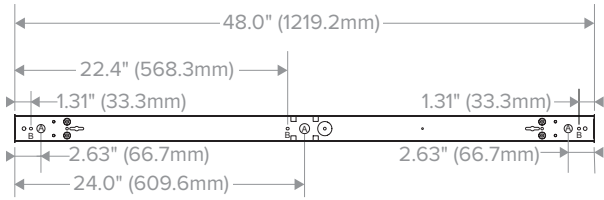

WARRANTY

- 5 year warranty

ORDERING GUIDE

Catalog No.	UPC	Description	Setting	Lumens			Watts	LPW		
				3500K	4000K	5000K		3500K	4000K	5000K
<input type="checkbox"/> CSL4-LSCS	840141403625	4' LED Striplight, 3800/4500/5200 Switchable Lumens, 3500/4000/5000K Switchable CCT, 0-10V dimming	LOW	4050	4274	4072	30	135	142	136
			MED	4876	5191	4872	38	128	137	128
			HIGH	5402	5770	5405	45	120	128	120
<input type="checkbox"/> CSL8-LSCS	840141403632	8' LED Striplight, 7400/8400/9200 Switchable Lumens, 3500/4000/5000K Switchable CCT, 0-10V dimming	LOW	7387	7771	7404	60	123	130	123
			MED	8283	8664	8257	72	115	120	115
			HIGH	9319	9959	9361	80	116	124	117

Accessories (Order Separately)

- GLH5** 5' adjustable cable for suspension mount

KEY DATA	
Lumen Range	4050–9959
Wattage Range	30–80
Efficacy Range (LPW)	115–142
Reported Life (Hours)	L70/54,000

DIMENSIONS

A - 7/8" diameter knockout
B - 5/32" x 1/4" hole

PHOTOMETRY

CSL4-LSCS 4000K 38W

LUMINAIRE DATA

Test No.	EWA-ST048LSCS(38W,4000K)
Description	tradeSELECT® CSL, Striplight
Delivered Lumens	5204
Watts	37.4
Efficacy	139
Spacing Criterion	0° = 1.32 90° = 1.26