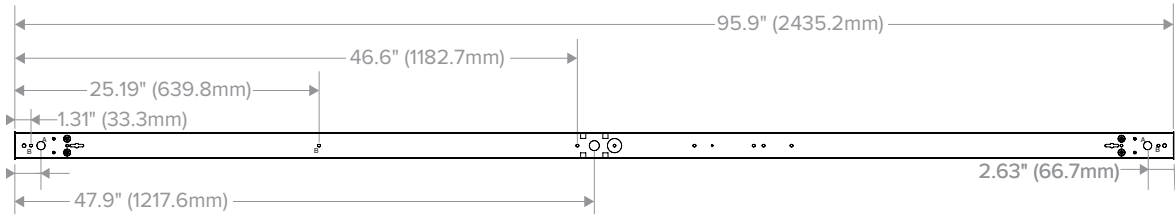

WARRANTY

- 5 year warranty

ORDERING GUIDE

Catalog No.	UPC	Description	Setting	Lumens			Watts	LPW		
				3500K	4000K	5000K		3500K	4000K	5000K
<input type="checkbox"/> CSL4-LSCS	840141403625	4' LED Striplight, 3800/4500/5200 Switchable Lumens, 3500/4000/5000K Switchable CCT, 0-10V dimming	LOW	4050	4274	4072	30	135	142	136
			MED	4876	5191	4872	38	128	137	128
			HIGH	5402	5770	5405	45	120	128	120
<input type="checkbox"/> CSL8-LSCS	840141403632	8' LED Striplight, 7400/8400/9200 Switchable Lumens, 3500/4000/5000K Switchable CCT, 0-10V dimming	LOW	7387	7771	7404	60	123	130	123
			MED	8283	8664	8257	72	115	120	115
			HIGH	9319	9959	9361	80	116	124	117

Accessories (Order Separately)

- GLH5** 5' adjustable cable for suspension mount

KEY DATA	
Lumen Range	4050–9959
Wattage Range	30–80
Efficacy Range (LPW)	115–142
Reported Life (Hours)	L70/54,000

DIMENSIONS

A - 7/8" diameter knockout
B - 5/32" x 1/4" hole

PHOTOMETRY

CSL4-LSCS 4000K 38W

LUMINAIRE DATA

Test No.	EWA-ST048LSCS(38W,4000K)
Description	tradeSELECT® CSL, Striplight
Delivered Lumens	5204
Watts	37.4
Efficacy	139
Spacing Criterion	0° = 1.32 90° = 1.26