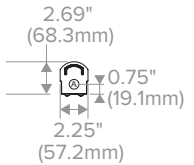

WARRANTY

- 5 year warranty

ORDERING GUIDE

Catalog No.	UPC	Description	Setting	Lumens			Watts	LPW		
				3500K	4000K	5000K		3500K	4000K	5000K
<input type="checkbox"/> CSL4-LSCS	840141403625	4' LED Striplight, 3800/4500/5200 Switchable Lumens, 3500/4000/5000K Switchable CCT, 0-10V dimming	LOW	4050	4274	4072	30	135	142	136
			MED	4876	5191	4872	38	128	137	128
			HIGH	5402	5770	5405	45	120	128	120
<input type="checkbox"/> CSL8-LSCS	840141403632	8' LED Striplight, 7400/8400/9200 Switchable Lumens, 3500/4000/5000K Switchable CCT, 0-10V dimming	LOW	7387	7771	7404	60	123	130	123
			MED	8283	8664	8257	72	115	120	115
			HIGH	9319	9959	9361	80	116	124	117

Accessories (Order Separately)

- GLH5** 5' adjustable cable for suspension mount

KEY DATA	
Lumen Range	4050–9959
Wattage Range	30–80
Efficacy Range (LPW)	115–142
Reported Life (Hours)	L70/54,000

DIMENSIONS

A - 7/8" diameter knockout
B - 5/32" x 1/4" hole

PHOTOMETRY

CSL4-LSCS 4000K 38W

LUMINAIRE DATA

Test No.	EWA-ST048LSCS(38W,4000K)
Description	tradeSELECT® CSL, Striplight
Delivered Lumens	5204
Watts	37.4
Efficacy	139
Spacing Criterion	0° = 1.32 90° = 1.26