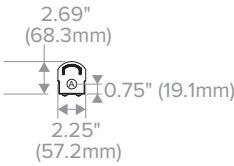

WARRANTY

- 5 year warranty

ORDERING GUIDE

Catalog No.	UPC	Description	Setting	Lumens			Watts	LPW		
				3500K	4000K	5000K		3500K	4000K	5000K
<input type="checkbox"/> CSL4-LSCS	840141403625	4' LED Striplight, 3800/4500/5200 Switchable Lumens, 3500/4000/5000K Switchable CCT, 0-10V dimming	LOW	4050	4274	4072	30	135	142	136
			MED	4876	5191	4872	38	128	137	128
			HIGH	5402	5770	5405	45	120	128	120
<input type="checkbox"/> CSL8-LSCS	840141403632	8' LED Striplight, 7400/8400/9200 Switchable Lumens, 3500/4000/5000K Switchable CCT, 0-10V dimming	LOW	7387	7771	7404	60	123	130	123
			MED	8283	8664	8257	72	115	120	115
			HIGH	9319	9959	9361	80	116	124	117

Accessories (Order Separately)

- GLH5** 5' adjustable cable for suspension mount

KEY DATA	
Lumen Range	4050–9959
Wattage Range	30–80
Efficacy Range (LPW)	115–142
Reported Life (Hours)	L70/54,000

DIMENSIONS

A - 7/8" diameter knockout
B - 5/32" x 1/4" hole

PHOTOMETRY

CSL4-LSCS 4000K 38W

LUMINAIRE DATA

Test No.	EWA-ST048LSCS(38W,4000K)
Description	tradeSELECT® CSL, Striplight
Delivered Lumens	5204
Watts	37.4
Efficacy	139
Spacing Criterion	0° = 1.32 90° = 1.26