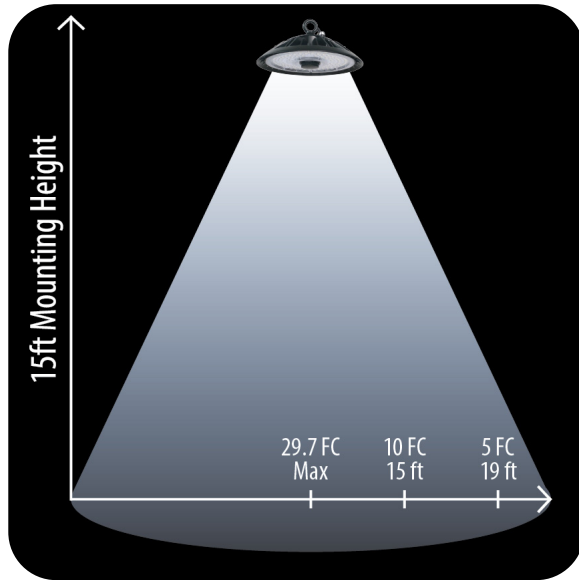

TECHNICAL SPECS

Lumens	22,500	CRI	> 70
CCT	5000K	Lifespan	> 50,000 Hours
Driver	THD w/ 0-10V Dimmer	IP Grade	IP66
Operating Voltage	100-277 VAC	Body Construction	Aluminum w/ PC lens
Operating Temperature	-40° - 113° F	Body Dimensions	11.6" x 11.6" x 5.4"
Power Consumption	150W	Weight	6.8 lbs
Beam Angle	120°		

PRODUCT PHOTOMETRICS

PHOTOMETRIC DATA

Mounting Height	Maximum Observed FC	FC 10 ft from center	FC 20 ft from center	FC 30 ft from center
20 ft	29.7	20	4.0	0.5
25 ft	16.7	13	5.0	1.5
30 ft	10.8	9.0	5.0	2.0
35 ft	7.4	6.5	4.5	2.5
40 ft	5.5	5.0	4.0	2.5