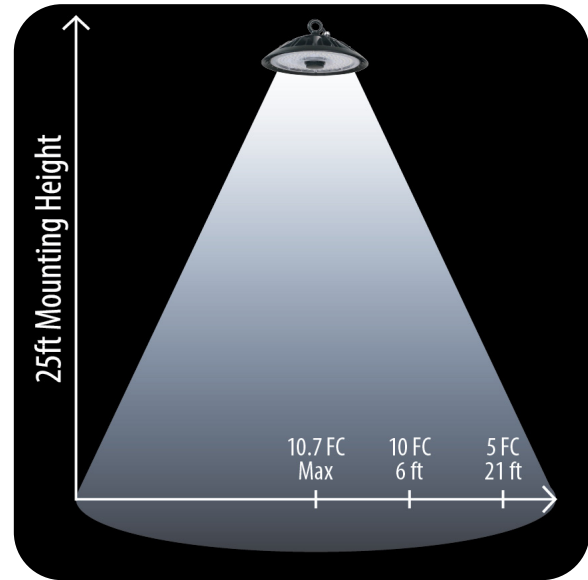

TECHNICAL SPECS

Lumens	22,500	CRI	> 70
CCT	5000K	Lifespan	> 50,000 Hours
Driver	THD w/ 0-10V Dimmer	IP Grade	IP66
Operating Voltage	100-277 VAC	Body Construction	Aluminum w/ PC lens
Operating Temperature	-40° - 113° F	Body Dimensions	11.6" x 11.6" x 5.4"
Power Consumption	150W	Weight	6.8 lbs
Beam Angle	120°		

PRODUCT PHOTOMETRICS

PHOTOMETRIC DATA

Mounting Height	Maximum Observed FC	FC 10 ft from center	FC 20 ft from center	FC 30 ft from center
20 ft	29.7	20	4.0	0.5
25 ft	16.7	13	5.0	1.5
30 ft	10.8	9.0	5.0	2.0
35 ft	7.4	6.5	4.5	2.5
40 ft	5.5	5.0	4.0	2.5