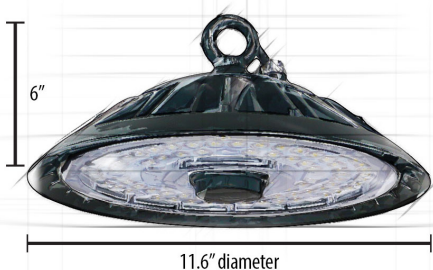

Durabay F 150
150W LED High Bay

Part Number: DBF150-120D5K
UPC: 817938022857
Power: 150W
Lumens: 22,500
Equivalence: 400W MH

- » 5 Year Warranty
- » Energy Efficient - **150 lm/W**
- » Replaces Traditional Metal Halide and Fluorescent Lighting
- » 0-10V dimmable. Optional motion sensor and remote control can also program illumination level.
- » Quick Installation using Eye Bolt, Eye Hook or optional Pendant Mount
- » Aluminum Housing with Shatter Resistant Polycarbonate Lens
- » Emergency Battery Backup Available
- » **480V versions in stock!**

PENDENT MOUNT

Part Number: DBF-PM

Pendent mounts thread into the existing mount and allow the DBF fixture to be installed into standard 3/4" conduit. Slotted to allow wiring to enter the conduit for a clean installation.

TECHNICAL SPECS

Lumens	22,500	CRI	> 70
CCT	5000K	Lifespan	> 50,000 Hours
Driver	THD w/ 0-10V Dimmer	IP Grade	IP66
Operating Voltage	100-277 VAC	Body Construction	Aluminum w/ PC lens
Operating Temperature	-40° - 113° F	Body Dimensions	11.6" x 11.6" x 5.4"
Power Consumption	150W	Weight	6.8 lbs
Beam Angle	120°		