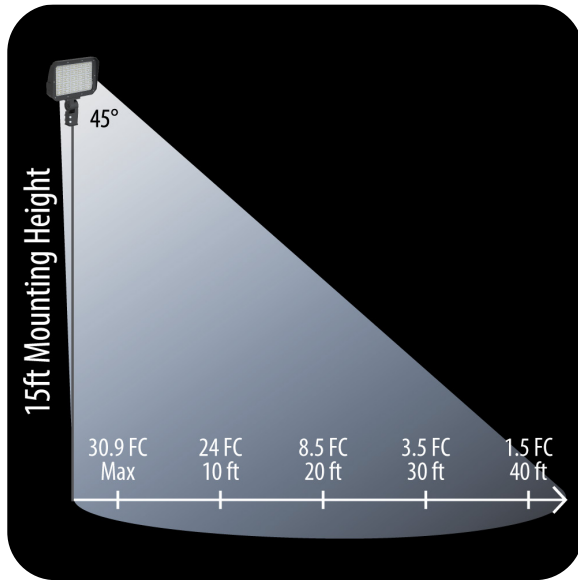

**DuraFlood Spec 100**  
100W LED Flood

**Part Number:** DFS100S-BRZ-120D5K  
**UPC:** 817938022444  
**Power:** 100W  
**Lumens:** 13,000  
**Equivalence:** 250-400W MH

- » 5 Year Warranty
- » UL/DLC Listed
- » Energy Efficient - **150 lm/W**
- » Replaces up to 400W traditional metal halide fixtures
- » Mean Well drivers standard in every fixture
- » Rugged aluminum housing and tempered glass construction
- » Easy-mounting with slipfitter installed on the fixture
- » Sealed and gasketed - IP65 Rating

**TECHNICAL SPECS**

Lumens	13,000	CRI	> 80
CCT	5000K	Lifespan	> 50,000 Hours
Driver	Mean Well	IP Grade	IP65
Operating Voltage	100-277 VAC	Body Construction	Aluminum w/ PC lens
Operating Temperature	-40° to 122° F	Body Dimensions	12.5" x 9.0" x 3.7"
Power Consumption	100W	Weight	12.8 lbs
Beam Angle	120°		

### PHOTOMETRIC DATA

Mounting Height	Maximum Observed FC	FC 10 ft from pole	FC 20 ft from pole	FC 30 ft from pole
10 ft	35.9	20.0	4.5	1.3
15 ft	16.3	13.0	5.0	1.9
20 ft	9.2	8.5	4.3	2.0
25 ft	6.0	5.8	4.0	2.0
30 ft	4.1	4.1	3.3	1.9