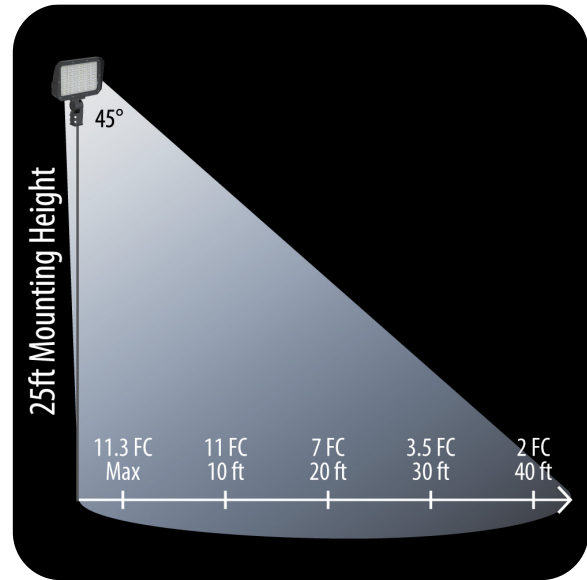

**DuraFlood Spec 100**  
100W LED Flood

**Part Number:** DFS100S-BRZ-120D5K  
**UPC:** 817938022444  
**Power:** 100W  
**Lumens:** 13,000  
**Equivalence:** 250-400W MH

- » 5 Year Warranty
- » UL/DLC Listed
- » Energy Efficient - **150 lm/W**
- » Replaces up to 400W traditional metal halide fixtures
- » Mean Well drivers standard in every fixture
- » Rugged aluminum housing and tempered glass construction
- » Easy-mounting with slipfitter installed on the fixture
- » Sealed and gasketed - IP65 Rating

**TECHNICAL SPECS**

Lumens	13,000	CRI	> 80
CCT	5000K	Lifespan	> 50,000 Hours
Driver	Mean Well	IP Grade	IP65
Operating Voltage	100-277 VAC	Body Construction	Aluminum w/ PC lens
Operating Temperature	-40° to 122° F	Body Dimensions	12.5" x 9.0" x 3.7"
Power Consumption	100W	Weight	12.8 lbs
Beam Angle	120°		

### PHOTOMETRIC DATA

Mounting Height	Maximum Observed FC	FC 10 ft from pole	FC 20 ft from pole	FC 30 ft from pole
10 ft	35.9	20.0	4.5	1.3
15 ft	16.3	13.0	5.0	1.9
20 ft	9.2	8.5	4.3	2.0
25 ft	6.0	5.8	4.0	2.0
30 ft	4.1	4.1	3.3	1.9