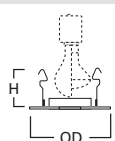

**DIMENSIONS:** Height: 2-5/8" [67mm], OD: 5-1/16" [129mm]

**990 4" Pinhole Trim**

990P White Pinhole Trim

990SN Satin Nickel Pinhole Trim

990TBZ Tuscan Bronze Pinhole Trim

**HOUSING / LAMP:**

H99RTAT: 40W A19, 40W R16, 50W PAR20, 50W R20  
H99TAT: 40W A19, 40W R16, 50W PAR20, 50W R20

**DIMENSIONS:** Height: 1-3/4" [44mm], OD: 5-1/16" [129mm]

Specifications and dimensions subject to change without notice. Consult your Cooper Lighting Representative or visit [www.cooperlighting.com](http://www.cooperlighting.com) for available options, accessories and ordering information.