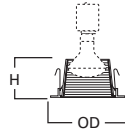

HOUSING / LAMP:
H99ICAT: 30W R20, 35W PAR20
H99ICAT: 50W PAR20, 50W R20 with H1999 Socket Extender
H99TAT: 40W R16, 50W R20, 50W PAR20
H99RTAT: 40W R16, 50W R20, 50W PAR20

DIMENSIONS: Height: 2-1/2" [63mm], OD: 5-1/16" [129mm]

ACCESSORIES: H1999 Socket Extender