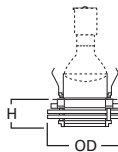

946BC Black Chrome Accent with Translucent Rings

946PB Polished Brass Accent with Translucent Rings

HOUSING / LAMP:

H99ICAT: 30W R20
H99RTAT: 50W PAR20, 50W R20
H99TAT: 50W PAR20, 50W R20

DIMENSIONS: Height: 1-5/8" [41mm],
Outside Diameter: 5-5/8" [143mm]