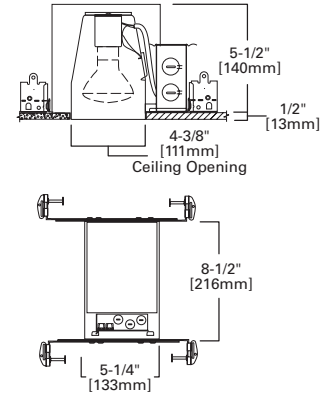

ORDERING INFORMATION: ORDER HOUSING AND TRIMS SEPARATELY^A

SAMPLE NUMBER: H99ICAT - 993W

Housing	Trims	Accessories
H99ICAT=4" Aperture, Shallow Ceiling, IC AIR-TITE™, 120V Line Voltage	Adjustables 996 Adjustable Eyeball - 15° Tilt, 50W PAR20, OD: 5-1/16" [129mm] 996P=White Trim with White Eyeball 996SN=Satin Nickel Trim with Satin Nickel Eyeball 996TBZ=Tuscan Bronze Trim with Tuscan Bronze Eyeball 998 Adjustable Eyeball - 30° Tilt, 40W R16, OD: 5-1/16" [129mm] 998P=White Trim with White Eyeball 998PB=Polished Brass Trim with Polished Brass Eyeball 998SN=Satin Nickel Trim with Satin Nickel Eyeball 998TBZ=Tuscan Bronze Trim with Tuscan Bronze Eyeball Baffles 953 Metal Baffle, 30W R20, 35W PAR20, With H1999 Socket Extender 50W PAR20, OD: 5-1/16" [129mm] 953P=White Trim with Black Baffle 953SN=Satin Nickel Trim with Satin Nickel Baffle 953TBZ=Tuscan Bronze Trim with Tuscan Bronze Baffle 953W=White Trim with White Baffle 993 Coilex® Baffle, 30W R20, 35W PAR20, With H1999 Socket Extender 50W PAR20, 50W R20, OD: 5-1/16" [129mm] 993P=White Trim with Black Baffle 993PB=Polished Brass Trim with Black Baffle 993SN=Satin Nickel Trim with Black Baffle 993TBZ=Tuscan Bronze Trim with Black Baffle 993W=White Trim with White Baffle ERT413 Metal Baffle, 40W A19, 50W R20 (ERT413WHT only), 45W R20, 50W PAR 20, OD: 5-1/16" [129mm] ERT413=High Gloss Appliance White Trim Ring with Black Baffle ERT413WHT=High Gloss Appliance White Trim Ring with White Baffle Decorative 945 Metropolitan Ice Lite, 30W R20, OD: 5-1/16" [129mm] 945=Frosted Glass 945BLUE=Frosted Blue Glass 946 Metropolitan Deco, 30W R20, OD: 5-5/8" [143mm] 946BC=Black Chrome Accent with Translucent Rings 946PB=Polished Brass Accent with Translucent Rings Reflectors 999 Reflector, 40W R16, 50W R20, 50W PAR20, OD: 5-1/16" [129mm] 999H=White Trim with Haze Reflector 999MB=White Trim with Specular Black Reflector 999P=White Trim with Specular Clear Reflector 999RG=White Trim with Residential Gold Reflector 999SN=Satin Nickel Trim with Satin Nickel Reflector 999TBZ=Tuscan Bronze Trim with Tuscan Bronze Reflector 999W=White Trim with White Reflector Showerlight 952 Frosted Dome Lens Showerlight, 30W R20, 35W PAR20, With H1999 Socket Extender 50W PAR20, OD: 5-1/16" [129mm] 952PS=White Trim Ring, Frost Dome Glass Lens Showerlight 955 Showerlight, 30W R20, 35W PAR20, OD: 5-1/16" [129mm] 955PS=White Trim Ring, Prismatic Glass Lens Showerlight	Socket Extender H1999=Socket Extender, for Use with Select Trims and Housings, Extends Lamp 1" (25mm)

NOTES: Δ Not to be used in direct contact with spray foam insulation. Δ UL/cUL Listed for Wet Location with select trims.

Specifications and dimensions subject to change without notice. Consult your Cooper Lighting Representative or visit www.cooperlighting.com for available options, accessories and ordering information.