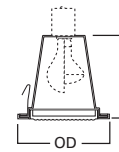

951PS White Trim with Full Reflector and Glass Prismatic Lens

951SNS Satin Nickel Trim with Full Reflector and Glass Prismatic Lens

951TBZ Tuscan Bronze Trim with Full Reflector and Glass Prismatic Lens

HOUSING / LAMP:

H99ICAT: 30W R20, 35W PAR20
H99ICAT: 50W PAR20 with H1999 Socket Extender
H99RTAT: 40W A19, 50W PAR20, 50W R20
H99TAT: 40W A19, 50W PAR20, 50W R20

DIMENSIONS: Height: 4-1/2" [114mm],
Outside Diameter: 5-1/16" [129mm]

ACCESSORIES: H1999 Socket Extender