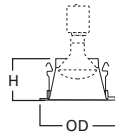

HOUSING / LAMP:
H99ICAT: 40W R16, 50W R20, 50W PAR20
H99RTAT: 40W R16, 50W R20, 50W PAR20
H99TAT: 40W R16, 50W R20, 50W PAR20

DIMENSIONS: Height: 2-5/8" [67mm], OD: 5-1/16" [129mm]