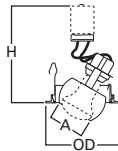

**DIMENSIONS:** Height: 1-3/4" [44mm], OD: 5-1/16" [129mm]

Specifications and dimensions subject to change without notice. Consult your Cooper Lighting Representative or visit [www.cooperlighting.com](http://www.cooperlighting.com) for available options, accessories and ordering information.

**HOUSING / LAMP:**  
H99ICAT: 30W R20, 35W PAR20  
H99ICAT: 50W PAR20, 50W R20 with H1999 Socket Extender  
H99TAT: 40W R16, 50W R20, 50W PAR20  
H99RTAT: 40W R16, 50W R20, 50W PAR20

**DIMENSIONS:** Height: 2-1/2" [63mm], OD: 5-1/16" [129mm]

**ACCESSORIES:** H1999 Socket Extender

**996 4" Adjustable Eyeball 15° Tilt**

- 996P White Trim with White Eyeball
- 996SN Satin Nickel Trim with Satin Nickel Eyeball
- 996TBZ Tuscan Bronze Trim with Tuscan Bronze Eyeball

**HOUSING / LAMP:**  
H99ICAT: 50W PAR20  
H99TAT: 50W PAR20

**DIMENSIONS:** Aperture: 3-11/16 [94mm], Height: 3-7/16" [88mm], OD: 5-1/16" [129mm]

**998 4" Adjustable Eyeball 30° Tilt**

- 998P White Trim with White Eyeball
- 998SN Satin Nickel Trim with Satin Nickel Eyeball
- 998PB Polished Brass Trim with Polished Brass Eyeball
- 998TBZ Tuscan Bronze Trim with Tuscan Bronze Eyeball