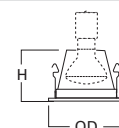

955PS White Trim Ring, Prismatic Glass Lens Showerlight

HOUSING / LAMP:

H99ICAT: 30W R20, 35W PAR20
H99RTAT: 40W A19, 50W PAR20, 50W R20
H99TAT: 40W A19, 50W PAR20, 50W R20

DIMENSIONS: Height: 2-5/8" [67mm], OD: 5-1/16" [129mm]