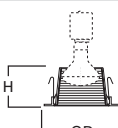

**DIMENSIONS:** Height: 1-5/8" [41mm],  
Outside Diameter: 5-5/8" [143mm]

**951 4" Showerlight**

951PS White Trim with Full Reflector and Glass Prismatic Lens

951SNS Satin Nickel Trim with Full Reflector and Glass Prismatic Lens

**DIMENSIONS:** Height: 4-1/2" [114mm],  
Outside Diameter: 5-1/16" [129mm]

**ACCESSORIES:** H1999 Socket Extender

**952 4" Frosted Dome Lens Showerlight**

952PS White Trim Ring, Frost Dome Glass Lens Showerlight

**HOUSING / LAMP:**

H99ICAT: 30W R20, 35W PAR20  
H99ICAT: 50W PAR20 with H1999 Socket Extender  
H99RTAT: 40W A19, 50W PAR20, 50W R20  
H99TAT: 40W A19, 50W PAR20, 50W R20

**DIMENSIONS:** Height: 2-5/8" [66mm],  
Outside Diameter: 5-1/16" [129mm]

**HOUSING / LAMP:**

H99ICAT: 30W R20, 35W PAR20  
H99ICAT: 50W PAR20 with H1999 Socket Extender  
H99RTAT: 40W R16, 50W R20, 50W PAR20  
H99TAT: 40W R16, 50W R20, 50W PAR20

**DIMENSIONS:** Height: 2-5/8" [67mm], OD: 5-1/16" [129mm]