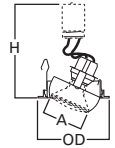

**DIMENSIONS:** Height: 1-3/4" [44mm], OD: 5-1/16" [129mm]

Specifications and dimensions subject to change without notice. Consult your Cooper Lighting Representative or visit [www.cooperlighting.com](http://www.cooperlighting.com) for available options, accessories and ordering information.

**HOUSING / LAMP:**  
H99ICAT: 30W R20, 35W PAR20  
H99ICAT: 50W PAR20, 50W R20 with H1999 Socket Extender  
H99TAT: 40W R16, 50W R20, 50W PAR20  
H99RTAT: 40W R16, 50W R20, 50W PAR20

**DIMENSIONS:** Height: 2-1/2" [63mm], OD: 5-1/16" [129mm]

**HOUSING / LAMP:**  
H99ICAT: 50W PAR20  
H99TAT: 50W PAR20

**DIMENSIONS:** Aperture: 3-11/16 [94mm], Height: 3-7/16" [88mm], OD: 5-1/16" [129mm]

**998 4" Adjustable Eyeball 30° Tilt**

- 998P White Trim with White Eyeball
- 998SN Satin Nickel Trim with Satin Nickel Eyeball
- 998PB Polished Brass Trim with Polished Brass Eyeball
- 998TBZ Tuscan Bronze Trim with Tuscan Bronze Eyeball