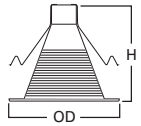

HOUSING / LAMP:
H99ICAT: 40W A19, 50W R20 (ERT413WHT only), 45W R20, 50W PAR 20
H99RTAT: 40W A19, 50W R20 (ERT413WHT only), 50W PAR 20
H99TAT: 40W A19, 50W R20 (ERT413WHT only), 50W PAR 20

DIMENSIONS: Height: 4-1/2" [114mm]; OD: 5-1/6" [129mm]