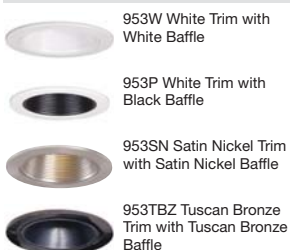

953 4" Metal Baffle

953W White Trim with White Baffle

953P White Trim with Black Baffle

953SN Satin Nickel Trim with Satin Nickel Baffle

953TBZ Tuscan Bronze Trim with Tuscan Bronze Baffle

HOUSING / LAMP:

H99ICAT: 30W R20, 35W PAR20
H99ICAT: 50W PAR20 with H1999 Socket Extender
H99RTAT: 40W R16, 50W R20, 50W PAR20
H99TAT: 40W R16, 50W R20, 50W PAR20

DIMENSIONS: Height: 2-5/8" [67mm], OD: 5-1/16" [129mm]

ACCESSORIES: H1999 Socket Extender

955 4" Showerlight

HOUSING / LAMP:

H99ICAT: 30W R20, 35W PAR20
H99RTAT: 40W A19, 50W PAR20, 50W R20
H99TAT: 40W A19, 50W PAR20, 50W R20

DIMENSIONS: Height: 2-5/8" [67mm], OD: 5-1/16" [129mm]