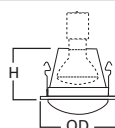

**DIMENSIONS:** Height: 1-5/8" [41mm],  
Outside Diameter: 5-5/8" [143mm]

**951 4" Showerlight**

951PS White Trim with Full Reflector and Glass Prismatic Lens

951SNS Satin Nickel Trim with Full Reflector and Glass Prismatic Lens

**DIMENSIONS:** Height: 4-1/2" [114mm],  
Outside Diameter: 5-1/16" [129mm]

**ACCESSORIES:** H1999 Socket Extender

**952 4" Frosted Dome Lens Showerlight**

952PS White Trim Ring, Frost Dome Glass Lens Showerlight