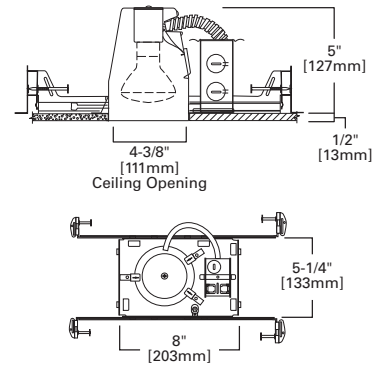

ORDERING INFORMATION: ORDER HOUSING AND TRIMS SEPARATELY^A

SAMPLE NUMBER: H99TAT - 993W