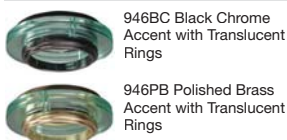

946 4" Metropolitan Deco

946BC Black Chrome Accent with Translucent Rings

946PB Polished Brass Accent with Translucent Rings