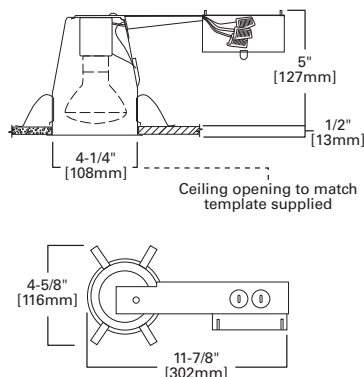

4-INCH INCANDESCENT REMODEL NON - IC

FEATURES

- Quick Connect wiring connectors included in junction box
- AIR-TITE™
- Thermally protected
- Die-formed housing
- Remodel springs accommodate 1/2" and 5/8" ceiling material
- NM cable pryouts and conduit knockouts in junction box

Compliances may not apply to all product configurations. Please consult the product spec sheet for compliance details.

COMPLIANCES: UL/cUL Listed - Wet Location, UL/cUL Listed - Damp Location, UL/cUL Listed 1598 Luminaire, IP Rated, AIR-TITE™ Certified ASTM E283

H99RTAT

ORDERING INFORMATION: ORDER HOUSING AND TRIMS SEPARATELY^A

SAMPLE NUMBER: H99RTAT - 993W

Housing	Trims
H99RTAT=4" Aperture, Shallow Ceiling, Remodel, Non-IC AIR-TITE™, 120V Line Voltage	Adjustables 998 Adjustable Eyeball - 30° Tilt, 40W R16, 60W PAR16, OD: 5-1/16" [129mm] 998P=White Trim with White Eyeball 998PB=Polished Brass Trim with Polished Brass Eyeball 998SN=Satin Nickel Trim with Satin Nickel Eyeball 998TBZ=Tuscan Bronze Trim with Tuscan Bronze Eyeball Baffles 953 Metal Baffle, 40W R16, 50W R20, 50W PAR20, OD: 5-1/16" [129mm] 953P=White Trim with Black Baffle 953SN=Satin Nickel Trim with Satin Nickel Baffle 953TBZ=Tuscan Bronze Trim with Tuscan Bronze Baffle 953W=White Trim with White Baffle 990 Pinhole Trim, 40W A19, 40W R16, 50W PAR20, 50W R20, OD: 5-1/16" [129mm] 990P=White Pinhole Trim 990SN=Satin Nickel Pinhole Trim 990TBZ=Tuscan Bronze Pinhole Trim 993 Coilex® Baffle, 40W R16, 50W R20, 50W PAR20, OD: 5-1/16" [129mm] 993P=White Trim with Black Baffle 993PB=Polished Brass Trim with Black Baffle 993SN=Satin Nickel Trim with Black Baffle 993TBZ=Tuscan Bronze Trim with Black Baffle 993W=White Trim with White Baffle ERT413 Metal Baffle, 40W A19, 50W R20 (ERT413WHT only), 50W PAR 20, OD: 5-1/16" [129mm] ERT413=High Gloss Appliance White Trim Ring with Black Baffle ERT413WHT=High Gloss Appliance White Trim Ring with White Baffle Decorative 945 Metropolitan Ice Lite, 50W PAR20, 50W R20, OD: 5-1/16" [129mm] 945=Frosted Glass 945BLUE=Frosted Blue Glass 946 Metropolitan Deco, 50W PAR20, 50W R20, OD: 5-5/8 [143mm] 946BC=Black Chrome Accent with Translucent Rings 946PB=Polished Brass Accent with Translucent Rings Reflectors 999 Reflector, 40W R16, 50W R20, 50W PAR20, OD: 5-1/16" [129mm] 999H=White Trim with Haze Reflector 999MB=White Trim with Specular Black Reflector 999P=White Trim with Specular Clear Reflector 999RG=White Trim with Residential Gold Reflector 999SN=Satin Nickel Trim with Satin Nickel Reflector 999TBZ=Tuscan Bronze Trim with Tuscan Bronze Reflector 999W=White Trim with White Reflector
	Showerlight 951 Showerlight, 40W A19, 50W PAR20, 50W R20, OD: 5-1/16" [129mm] 951PS=White Trim with Full Reflector and Prismatic Glass Lens 951SNS=Satin Nickel Trim with Full Reflector and Prismatic Glass Lens 951TBZS=Tuscan Bronze Trim with Full Reflector and Prismatic Glass Lens 952 Frosted Dome Lens Showerlight, 40W A19, 50W PAR20, 50W R20, OD: 5-1/16" [129mm] 952PS=White Trim Ring, Frost Dome Glass Lens Showerlight 955 Showerlight, 50W PAR20, OD: 5-1/16" [129mm] 955PS=White Trim Ring, Prismatic Glass Lens Showerlight Wall Wash 992 Wall Wash with Baffle, 40W R16, 40W A19, 50W R20, 50W PAR20, OD: 5-1/16" [129mm] 992P=White Trim and Eyelid, Black Baffle 992SN=Satin Nickel Trim and Eyelid, Satin Nickel Baffle 992TBZ=Tuscan Bronze Trim and Eyelid, Tuscan Bronze Baffle 992W=White Trim and Eyelid, White Baffle

NOTES: A UL/cUL Listed for Wet Location with select trims.