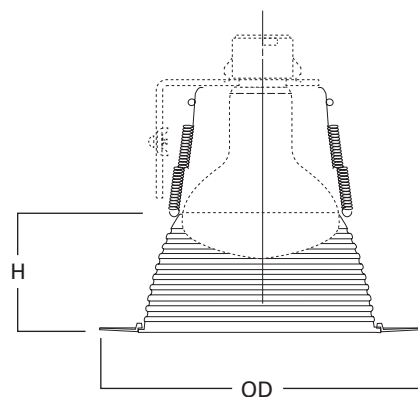

### Lamp Listings - GU24

H724ICAT	CF15/R30/GU24
H724ICATL	
H724RICAT	CF13/GU24 (spiral)
H724RICATL	

Height: 2-7/8" [73mm]  
 Outside Diameter (wide): 7-1/4" [184mm]  
 Outside Diameter (narrow): 8" [203mm]  
 Narrow and Wide, Supplied with Trim