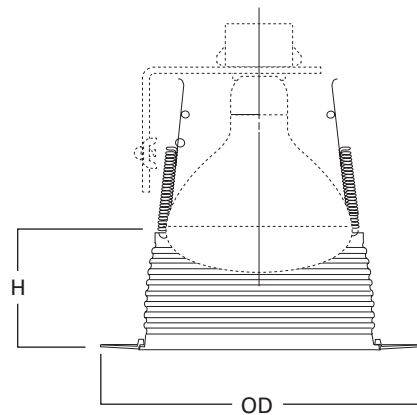

DESCRIPTION

Large aperture metal baffle trim in the 6" All-Pro trim family for use in Halo and All-Pro recessed downlighting.

Catalog #		Type
Project		
Comments		Date
Prepared by		

SPECIFICATION FEATURES

Height: 2-5/8" [67mm]
 Outside Diameter (wide): 7-1/4" [184mm]
 Outside Diameter (narrow): 8" [203mm]
 Narrow and Wide, Supplied with Trim

ORDERING INFORMATION

Trim

ERT709WHT = 6" Gloss White Trim, White Metal Baffle
 ERT709 = 6" Gloss White Trim, Black Metal Baffle