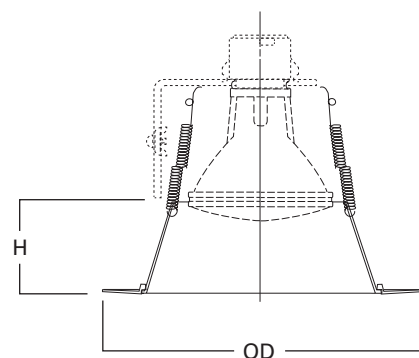

EI2700	50W PAR30, 65W BR30, 75W R30, 75W PAR30L
EI2700AT	
EI2700R	

Lamp Listings - GU24

H724ICAT	CF15/R30/GU24
H724ICATL	
H724RICAT	CF13/GU24 (spiral)
H724RICATL	

Height: 2-7/8" [73mm]
Outside Diameter: 7-1/4" [184mm]