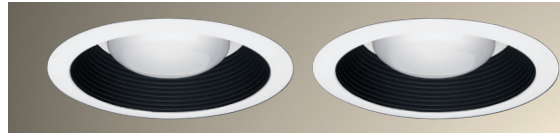

### Black Metal Baffle

- Socket supporting trim
- ERT713 - Friction clip retention
- ERT713TS - Torsion spring retention

EI700	40W A19, 65W BR30, 75W PAR30, 75W PAR30L, 90W BR40
EI700AT	
EI700R	
EI700RAT	
EI700NB	40W A19, 65W BR30, 75W R30, 75W PAR30, 75W PAR30L, 90W BR40
EI700ATNB	

Height: 5" [127mm]  
OD: 7-1/4" [184mm]

**ERT713TS**  
High Gloss Appliance White Trim  
with Black Baffle and Torsion  
Spring Construction

**ERT713**  
High Gloss Appliance White Trim  
with Black Baffle

Height: 5-3/8" [136mm]  
OD: 7-1/4" [184mm]

**ERT713WHTTS**  
High Gloss Appliance White Trim  
with White Baffle and Torsion  
Spring Construction

**ERT713WHT**  
High Gloss Appliance White Trim  
with White Baffle