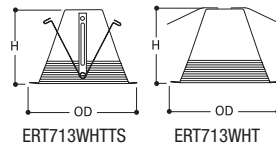

Height: 5-3/8" [136mm]  
OD: 7-1/4" [184mm]

**ERT713WHTTS**  
High Gloss Appliance White Trim  
with White Baffle and Torsion  
Spring Construction

**ERT713WHT**  
High Gloss Appliance White Trim  
with White Baffle