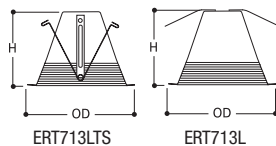

Height: 5-3/8" [136mm]
OD: 7-1/4" [184mm]