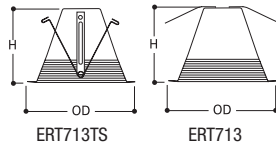

Height: 5" [127mm]  
OD: 7-1/4" [184mm]

**ERT713TS**  
High Gloss Appliance White Trim  
with Black Baffle and Torsion  
Spring Construction

**ERT713**  
High Gloss Appliance White Trim  
with Black Baffle