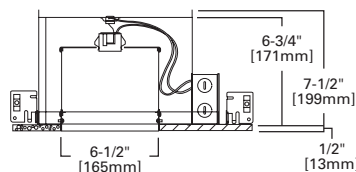

FEATURES

- All-Nail bar hangers
- Quick Connect wiring connectors included in junction box
- AIR-TITE™
- Bar hangers may be shortened for narrow joist spaces
- NM cable pry-outs and conduit knockouts in junction box
- Die-formed housing and plaster frame
- Housing may be removed from plaster frame for junction box access
- Thermally protected

Compliances may not apply to all product configurations. Please consult the product spec sheet for compliance details.

COMPLIANCES: UL/cUL Listed - Wet Location, UL/cUL Listed - Damp Location, UL/cUL Listed 1598 Luminaire, UL/cUL Listed for Feed Through, UL/cUL Listed for Insulation Contact, AIR-TITE™ Certified ASTM E283

6-INCH INCANDESCENT NEW CONSTRUCTION ICAT

EI700UAT