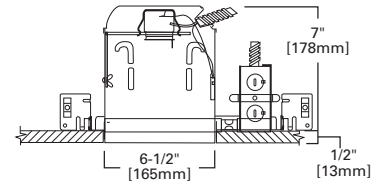

ORDERING INFORMATION: ORDER HOUSING AND TRIMS SEPARATELY^Δ

SAMPLE NUMBER: ET700 - ERT707WHT