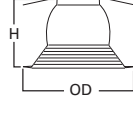

HOUSING / LAMP:
ET2700: 40W A19, 65W BR30, 75W PAR30, 75W PAR30L
ET2700R: 40W A19, 65W BR30, 75W PAR30, 75W PAR30L

DIMENSIONS: Height: 4-1/4" [108mm]; OD: 8" [203mm]

ERT706 Open

ERT706 High Gloss Appliance White Trim