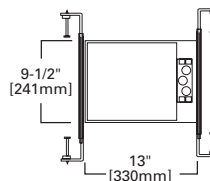

ORDERING INFORMATION: ORDER HOUSING AND TRIMS SEPARATELY^Δ

SAMPLE NUMBER: EI700UAT - ERT707WHT