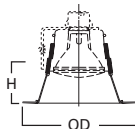

HOUSING / LAMP:

EI2700: 50W PAR30, 65W BR30, 75W R30, 75W PAR30L
EI2700AT: 50W PAR30, 65W BR30, 75W R30, 75W PAR30L
EI2700R: 50W PAR30, 65W BR30, 75W R30, 75W PAR30L

DIMENSIONS: Height: 2-7/8" [73mm]; OD: 7-1/4" [184mm]