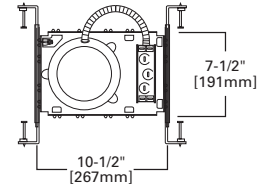

ORDERING INFORMATION: ORDER HOUSING AND TRIMS SEPARATELY^Δ

SAMPLE NUMBER: EI2700AT - ERT707WHT

Housing	Trims
EI2700AT=6" Aperture, Shallow Ceiling, New Construction, IC AIR-TITE™, 120V Line Voltage	Adjustables ERT704 Eyeball, 65W BR30, 75W R30, 75W PAR30L, OD: 8" [203mm] ERT704=High Gloss Appliance White Trim with White Eyeball Baffles ERT707 Metal Baffle, 50W PAR30, 65W BR30, 75W PAR30L, OD: 7-1/4" [184mm] ERT707=High Gloss Appliance White Trim with Black Baffle ERT707WHT=High Gloss Appliance White Trim with White Baffle ERT714 Plastic Baffle, 65W BR30, 50W PAR30, 75W PAR30L, OD: 8" [203mm] ERT714=High Gloss Appliance White Trim with Black Baffle ERT714WHT=High Gloss Appliance White Trim with White Baffle ERT716 Shallow Metal Baffle, 65W BR30, 75W PAR30, 75W PAR30L, OD: 8" [203mm] ERT716WHT=High Gloss Appliance White Trim with White Baffle Open ERT705 Open, 50W PAR30L, 60W BR30, 75W PAR30, OD: 8" [203mm] ERT705=High Gloss Appliance White Trim Reflectors ERT710 Specular Reflector, 50W PAR30, 65W BR30, 75W R30, 75W PAR30L, OD: 7-1/4" [184mm] ERT710=High Gloss Appliance White Trim with Clear Specular Reflector ERT710G=High Gloss Appliance White Trim with Gold Reflector Showerlight ERT721 Showerlight with Frosted Glass Lens and Reflector, 35W PAR30L, OD: 8" [203mm] ERT721=High Gloss Appliance White Trim with Frosted Glass Lens ERT723 Showerlight with Fresnel Glass Lens and Reflector, 35W PAR30L, OD: 8" [203mm] ERT723=High Gloss Appliance White Trim with Fresnel Glass Lens

NOTES: Δ Not to be used in direct contact with spray foam insulation. Δ UL/cUL Listed for Wet Location with select trims.

Specifications and dimensions subject to change without notice. Consult your Cooper Lighting Representative or visit www.cooperlighting.com for available options, accessories and ordering information.