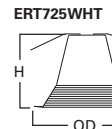

ERT725WHT White Metal Baffle/Splay

ERT725WHT High Gloss
Appliance White Trim with
White Baffle

ERT725WHTTS High
Gloss Appliance White
Trim with White Baffle,
Torsion Spring

HOUSING / LAMP:

ET700: 50W PAR30L, 75W PAR30L,
85W BR30, 90W A19, 100W R30
ET700R: 50W PAR30L, 75W PAR30L,
85W BR30, 90W A19, 100W R30

DIMENSIONS: Height: 5-3/8" [136mm];
OD: 7-1/4" [184mm]