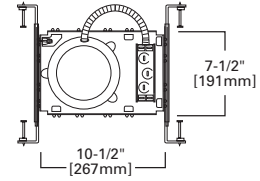

ORDERING INFORMATION: ORDER HOUSING AND TRIMS SEPARATELY^Δ

SAMPLE NUMBER: EI2700 - ERT707WHT

Housing	Trims
EI2700=6" Aperture, Shallow Ceiling, New Construction, IC, 120V Line Voltage	Adjustables ERT704 Eyeball, 65W BR30, 75W R30, 75W PAR30L, OD: 8" [203mm] ERT704=High Gloss Appliance White Trim with White Eyeball Baffles ERT707 Metal Baffle, 50W PAR30, 65W BR30, 75W PAR30L, OD: 7-1/4" [184mm] ERT707=High Gloss Appliance White Trim with Black Baffle ERT707WHT=High Gloss Appliance White Trim with White Baffle ERT714 Plastic Baffle, 65W BR30, 50W PAR30, 75W PAR30L, OD: 8" [203mm] ERT714=High Gloss Appliance White Trim with Black Baffle ERT714WHT=High Gloss Appliance White Trim with White Baffle ERT716 Shallow Metal Baffle, 65W BR30, 75W PAR30, 75W PAR30L, OD: 8" [203mm] ERT716WHT=High Gloss Appliance White Trim with White Baffle Open ERT705 Open, 50W PAR30L, 60W BR30, 75W PAR30, OD: 8" [203mm] ERT705=High Gloss Appliance White Trim Reflectors ERT710 Specular Reflector, 50W PAR30, 65W BR30, 75W R30, 75W PAR30L, OD: 7-1/4" [184mm] ERT710=High Gloss Appliance White Trim with Clear Specular Reflector ERT710G=High Gloss Appliance White Trim with Gold Reflector Showerlight ERT721 Showerlight with Frosted Glass Lens and Reflector, 35W PAR30L, OD: 8" [203mm] ERT721=High Gloss Appliance White Trim with Frosted Glass Lens ERT723 Showerlight with Fresnel Glass Lens and Reflector, 35W PAR30L, OD: 8" [203mm] ERT723=High Gloss Appliance White Trim with Fresnel Glass Lens

NOTES: Δ Not to be used in direct contact with spray foam insulation. Δ UL/cUL Listed for Wet Location with select trims.

Specifications and dimensions subject to change without notice. Consult your Cooper Lighting Representative or visit www.cooperlighting.com for available options, accessories and ordering information.