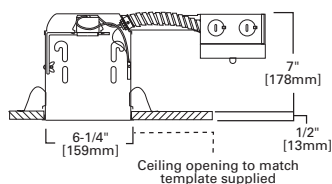

6-INCH INCANDESCENT REMODEL NON - IC

FEATURES

- Quick Connect wiring connectors included in junction box
- Thermally protected
- Die-formed housing
- Remodel springs accommodate 1/2" and 5/8" ceiling material
- NM cable pry-outs and conduit knockouts in junction box

COMPLIANCES: UL/cUL Listed - Wet Location, UL/cUL Listed - Damp Location, UL/cUL Listed 1598 Luminaire, IP Rated

ET700R