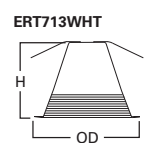

**DIMENSIONS:** Height: 5-3/8" [136mm]; OD: 7-1/4" [184mm]

**ERT713WHT White Metal Baffle**

ERT713WHT High Gloss Appliance White Trim with White Baffle  
ERT713WHTTS High Gloss White Trim with White Baffle Torsion Spring Construction