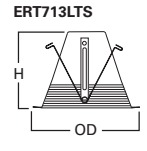

ERT710 Specular Reflector

ERT710 High Gloss Appliance White Trim with Clear Specular Reflector
ERT710G High Gloss Appliance White Trim with Gold Reflector

HOUSING / LAMP:

EI700U: 75W PAR30, 75W PAR30L, 85W BR30, 90W BR40, 100W R30, 100W R40, 100W PAR38
EI700UAT: 75W PAR30, 75W PAR30L, 85W BR30, 90W BR40, 100W R30, 100W R40, 100W PAR38

DIMENSIONS: Height: 2-7/8" [73mm]; OD: 7-1/4" [184mm]

ERT712 White Reflector

ERT712TS High Gloss Appliance White Trim with White Reflector, Torsion Spring
ERT712 High Gloss Appliance White Trim with White Reflector

ERT712

HOUSING / LAMP:

EI700U: 60W A19, 75W PAR30, 75W PAR30L, 85W BR30, 100W R30, 120W BR40
EI700UAT: 60W A19, 75W PAR30, 75W PAR30L, 85W BR30, 100W R30, 120W BR40

DIMENSIONS: Height: 5-3/8" [136mm]; OD: 7-1/4" [184mm]

ERT707 Metal Baffle

ERT707WHT High Gloss Appliance White Trim with White Baffle, Narrow and Wide Trim Rings
ERT707 High Gloss Appliance White Trim with Black Baffle, Narrow and Wide Trim Rings

HOUSING / LAMP:

EI700U: 65W BR30, 75W R30, 75W PAR30, 75W PAR30L, 90W PAR38, 90W BR40, 100W R40
EI700UAT: 65W BR30, 75W R30, 75W PAR30, 75W PAR30L, 90W PAR38, 90W BR40, 100W R40

DIMENSIONS: Height: 2-7/8" [73mm]; Wide OD: 8" [203mm]; Narrow OD: 7-1/4" [184mm], Two Trim Rings, Narrow and Wide, Supplied with Trim

ERT709 Large Aperture Metal Baffle

ERT709WHT High Gloss Appliance White Trim with White Baffle, Narrow and Wide Trim Rings
ERT709 High Gloss Appliance White Trim with Black Baffle, Narrow and Wide Trim Rings

HOUSING / LAMP:

EI700U: 90W BR40
EI700UAT: 90W BR40

DIMENSIONS: Height: 2-5/8" [67mm]; Wide OD: 8" [203mm]; Narrow OD: 7-1/4" [184mm], Two Trim Rings, Narrow and Wide, Supplied with Trim

ERT713 Black Metal Baffle