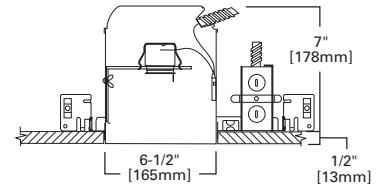

ORDERING INFORMATION: ORDER HOUSING AND TRIMS SEPARATELY^Δ

SAMPLE NUMBER: EI700AT - ERT707WHT