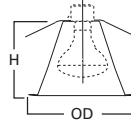

ERT712

HOUSING / LAMP:

EI700U: 60W A19, 75W PAR30, 75W PAR30L, 85W BR30, 100W R30, 120W BR40
EI700UAT: 60W A19, 75W PAR30, 75W PAR30L, 85W BR30, 100W R30, 120W BR40

DIMENSIONS: Height: 5-3/8" [136mm]; OD: 7-1/4" [184mm]