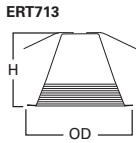

HOUSING / LAMP:

EI700: 40W A19, 65W BR30, 75W PAR30, 75W PAR30L, 90W BR40
EI700AT: 40W A19, 65W BR30, 75W PAR30, 75W PAR30L, 90W BR40
EI700ATNB: 40W A19, 65W BR30, 75W R30, 75W PAR30, 75W PAR30L, 90W BR40
EI700NB: 40W A19, 65W BR30, 75W R30, 75W PAR30, 75W PAR30L, 90W BR40
EI700R: 40W A19, 65W BR30, 75W R30, 75W PAR30, 75W PAR30L, 90W BR40
EI700RAT: 40W A19, 65W BR30, 75W R30, 75W PAR30, 75W PAR30L, 90W BR40

DIMENSIONS: Height: 5" [127mm]; OD: 7-1/4" [184mm]