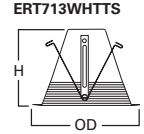

**DIMENSIONS:** Height: 5-3/8" [136mm]; OD: 7-1/4" [184mm]

**ERT713WHT White Metal Baffle**

ERT713WHT High Gloss Appliance White Trim with White Baffle  
ERT713WHTTS High Gloss White Trim with White Baffle Torsion Spring Construction