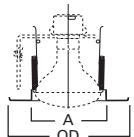

ERT708 Large Aperture Open

ERT708 High Gloss Appliance White Trim

HOUSING / LAMP:

EI700U: 100W R40
(Requires H1999 Socket Extender)
EI700UAT: 100W R40 (Requires H1999 Socket Extender)

DIMENSIONS: Height: 5-3/16" [131mm]; OD: 8" [203mm]