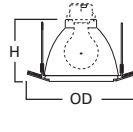

ERT721 Showerlight with Frosted Lens and Reflector

ERT721 High Gloss Appliance White Trim with Frosted Glass Lens

HOUSING / LAMP:
ET2700: 60W A19
ET2700R: 60W A19

DIMENSIONS: Height: 4-1/4" [108mm]; OD: 8" [203mm]