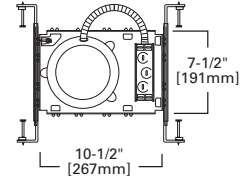

ORDERING INFORMATION: ORDER HOUSING AND TRIMS SEPARATELY^Δ

SAMPLE NUMBER: ET700 - ERT707WHT