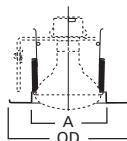

ERT708 Large Aperture Open

ERT708 High Gloss
Appliance White Trim

HOUSING / LAMP:

ET700: 120W BR40, 150W R40
ET700R: 120W BR40, 150W R40

DIMENSIONS: Height: 5-3/16" [131mm]; OD: 8" [203mm]