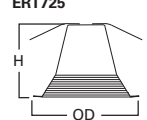

ERT725

HOUSING / LAMP:

EI700U: 40W A19, 75W PAR30L, 85W BR30, 100W R30
EI700UAT: 40W A19, 75W PAR30L, 85W BR30, 100W R30

DIMENSIONS: Height: 5-3/8" [136mm]; OD: 7-1/4" [184mm]

Specifications and dimensions subject to change without notice. Consult your Cooper Lighting Representative or visit www.cooperlighting.com for available options, accessories and ordering information.