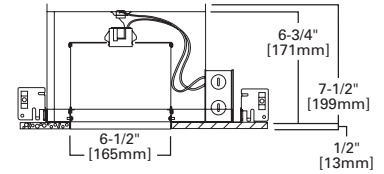

ORDERING INFORMATION: ORDER HOUSING AND TRIMS SEPARATELY^Δ

SAMPLE NUMBER: EI700U - ERT707WHT