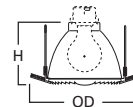

ERT723 Showerlight with Fresnel Lens and Reflector

ERT723 High Gloss Appliance White Trim with Fresnel Glass Lens

HOUSING / LAMP:

EI700: 40W A19
EI700AT: 40W A19
EI700ATNB: 40W A19
EI700NB: 40W A19
EI700R: 40W A19
EI700RAT: 40W A19

DIMENSIONS: Height: 4-1/4" [108mm]; OD: 8" [203mm]

Specifications and dimensions subject to change without notice. Consult your Cooper Lighting Representative or visit www.cooperlighting.com for available options, accessories and ordering information.