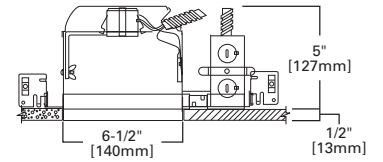

ORDERING INFORMATION: ORDER HOUSING AND TRIMS SEPARATELY^Δ

SAMPLE NUMBER: ET2700 - ERT707WHT

Housing	Trims
ET2700=6" Aperture, Shallow Ceiling, New Construction, Non-IC, 120V Line Voltage	Adjustables ERT704 Eyeball, 65W BR30, 75W R30, 75W PAR30, 75W PAR30L, OD: 8" [203mm] ERT704=High Gloss Appliance White Trim with White Eyeball Baffles ERT707 Metal Baffle, 65W BR30, 75W R30, 75W PAR30, 75W PAR30L, OD: 7-1/4" [184mm] ERT707=High Gloss Appliance White Trim with Black Baffle ERT707WHT=High Gloss Appliance White Trim with White Baffle ERT714 Plastic Baffle, 75W R30, 75W PAR30, 85W BR30, OD: 8" [203mm] ERT714=High Gloss Appliance White Trim with Black Baffle ERT714WHT=High Gloss Appliance White Trim with White Baffle ERT716 Shallow Metal Baffle, 40W A19, 65W BR30, 75W PAR30, 75W PAR30L, OD: 8" [203mm] ERT716WHT=High Gloss Appliance White Trim with White Baffle Open ERT706 Open, 65W BR30, 75W R30, 75W PAR30, 75W PAR30L, OD: 8" [203mm] ERT706=High Gloss Appliance White Trim ERT708 Large Aperture Open, 120W BR40, 150W R40, OD: 8" [203mm] ERT708=High Gloss Appliance White Trim Reflectors ERT710 Specular Reflector, 75W PAR30, 75W PAR30L, 85W BR30, 100W R30, OD: 7-1/4" [184mm] ERT710=High Gloss Appliance White Trim with Clear Specular Reflector ERT710G=High Gloss Appliance White Trim with Gold Reflector Showerlight ERT701 Albalite Glass Lens Showerlight, 60W A19, OD: 8" [203mm] ERT701=High Gloss Appliance White Trim with Albalite Lens ERT702 Drop Opal Plastic Lens Showerlight, 60W A19, OD: 8" [203mm] ERT702=High Gloss Appliance White Trim with Drop Opal Glass Lens ERT703 Fresnel Glass Lens Showerlight, 60W A19, OD: 8" [203mm] ERT703=High Gloss Appliance White Trim with Fresnel Glass Lens

NOTES: Δ UL/cUL Listed for Wet Location with select trims.

Specifications and dimensions subject to change without notice. Consult your Cooper Lighting Representative or visit www.cooperlighting.com for available options, accessories and ordering information.