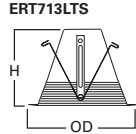

HOUSING / LAMP:

EI700: 75W BR40, 65W BR30, 75W PAR30L
EI700AT: 75W BR40, 65W BR30, 75W PAR30L
EI700ATNB: 75W BR40, 65W BR30, 75W PAR30L
EI700NB: 75W BR40, 65W BR30, 75W PAR30L
EI700R: 75W BR40, 65W BR30, 75W PAR30L
EI700RAT: 75W BR40, 65W BR30, 75W PAR30L

DIMENSIONS: Height: 5-3/8" [136mm]; OD: 7-1/4" [184mm]