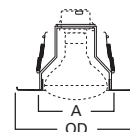

ERT705 Open

ERT705 High Gloss Appliance White Trim

HOUSING / LAMP:

EI700U: 75W PAR30, 75W PAR30L, 85W BR30, 100W R30
EI700UAT: 75W PAR30, 75W PAR30L, 85W BR30, 100W R30

DIMENSIONS: Aperture: 3-7/8" [98mm]; OD: 8" [203mm]