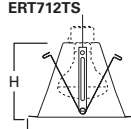

ERT710 Specular Reflector

ERT710 High Gloss Appliance White Trim with Clear Specular Reflector
ERT710G High Gloss Appliance White Trim with Gold Reflector

HOUSING / LAMP:

EI700U: 75W PAR30, 75W PAR30L, 85W BR30, 90W BR40, 100W R30, 100W R40, 100W PAR38
EI700UAT: 75W PAR30, 75W PAR30L, 85W BR30, 90W BR40, 100W R30, 100W R40, 100W PAR38

DIMENSIONS: Height: 2-7/8" [73mm]; OD: 7-1/4" [184mm]

ERT712 White Reflector

ERT712TS High Gloss Appliance White Trim with White Reflector, Torsion Spring
ERT712 High Gloss Appliance White Trim with White Reflector

ERT712

HOUSING / LAMP:

EI700U: 60W A19, 75W PAR30, 75W PAR30L, 85W BR30, 100W R30, 120W BR40
EI700UAT: 60W A19, 75W PAR30, 75W PAR30L, 85W BR30, 100W R30, 120W BR40

DIMENSIONS: Height: 5-3/8" [136mm]; OD: 7-1/4" [184mm]

ERT707 Metal Baffle

ERT707WHT High Gloss Appliance White Trim with White Baffle, Narrow and Wide Trim Rings
ERT707 High Gloss Appliance White Trim with Black Baffle, Narrow and Wide Trim Rings

HOUSING / LAMP:

EI700U: 65W BR30, 75W R30, 75W PAR30, 75W PAR30L, 90W PAR38, 90W BR40, 100W R40
EI700UAT: 65W BR30, 75W R30, 75W PAR30, 75W PAR30L, 90W PAR38, 90W BR40, 100W R40

DIMENSIONS: Height: 2-7/8" [73mm]; Wide OD: 8" [203mm]; Narrow OD: 7-1/4" [184mm], Two Trim Rings, Narrow and Wide, Supplied with Trim

ERT709 Large Aperture Metal Baffle

ERT709WHT High Gloss Appliance White Trim with White Baffle, Narrow and Wide Trim Rings
ERT709 High Gloss Appliance White Trim with Black Baffle, Narrow and Wide Trim Rings

HOUSING / LAMP:

EI700U: 90W BR40
EI700UAT: 90W BR40

DIMENSIONS: Height: 2-5/8" [67mm]; Wide OD: 8" [203mm]; Narrow OD: 7-1/4" [184mm], Two Trim Rings, Narrow and Wide, Supplied with Trim

ERT713 Black Metal Baffle