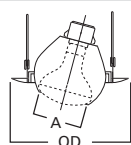

**DIMENSIONS:** Height: 4-1/4" [108mm]; OD: 8" [203mm]

**ERT704 Eyeball**

ERT704 High Gloss  
Appliance White Trim with  
White Eyeball

**HOUSING / LAMP:**

EI2700: 65W BR30, 75W R30, 75W PAR30L  
EI2700AT: 65W BR30, 75W R30, 75W PAR30L  
EI2700R: 65W BR30, 75W R30, 75W PAR30L