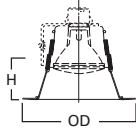

HOUSING / LAMP:
ET700: 65W BR30, 75W R30, 75W PAR30, 150W R40, 150W PAR38
ET700R: 65W BR30, 75W R30, 75W PAR30, 75W PAR30L, 150W R40

DIMENSIONS: Height: 2-7/8" [73mm]; OD: 7-1/4" [184mm]