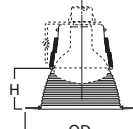

**DIMENSIONS:** Height: 2-7/8" [73mm]; OD: 7-1/4" [184mm]

**ERT707 Metal Baffle**

ERT707WHT High Gloss Appliance White Trim with White Baffle, Narrow and Wide Trim Rings  
ERT707 High Gloss Appliance White Trim with Black Baffle, Narrow and Wide Trim Rings