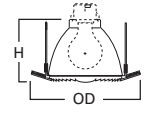

ERT723 Showerlight with Fresnel Lens and Reflector

ERT723 High Gloss Appliance White Trim with Fresnel Glass Lens

HOUSING / LAMP:
ET2700: 60W A19
ET2700R: 60W A19

DIMENSIONS: Height: 4-1/4" [108mm]; OD: 8" [203mm]

Specifications and dimensions subject to change without notice. Consult your Cooper Lighting Representative or visit www.cooperlighting.com for available options, accessories and ordering information.