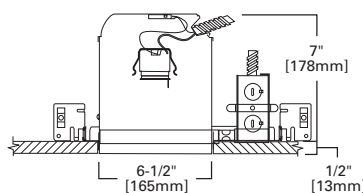

FEATURES

- All-Nail bar hangers
- Bar hangers may be shortened for narrow joist spaces
- NM cable pry-outs and conduit knockouts in junction box
- Quick Connect wiring connectors included in junction box
- Housing may be removed from plaster frame for junction box access
- Designed without a socket bracket, for socket supporting trims only
- Die-formed housing and plaster frame
- Thermally protected

Compliances may not apply to all product configurations. Please consult the product spec sheet for compliance details.

COMPLIANCES: UL/cUL Listed - Wet Location, UL/cUL Listed - Damp Location, UL/cUL Listed 1598 Luminaire, UL/cUL Listed for Feed Through, UL/cUL Listed for Insulation Contact

6-INCH INCANDESCENT NEW CONSTRUCTION IC

EI700NB