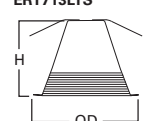

ERT713LTS

HOUSING / LAMP:

EI700U: 40W A19, 75W PAR30, 75W PAR30L, 85W BR30, 120W BR40
EI700UAT: 40W A19, 75W PAR30, 75W PAR30L, 85W BR30, 120W BR40

DIMENSIONS: Height: 5-3/8" [136mm]; OD: 7-1/4" [184mm]