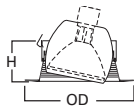

ERT711 Regressed Eyeball

ERT711 High Gloss Appliance White Trim and Eyeball with Black Baffle