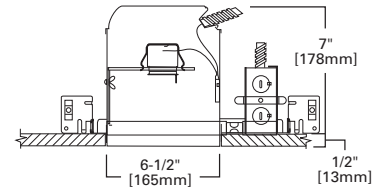

ORDERING INFORMATION: ORDER HOUSING AND TRIMS SEPARATELY^Δ

SAMPLE NUMBER: EI700 - ERT707WHT