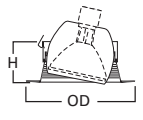

HOUSING / LAMP:
ET700: 65W BR30, 75W R30, 75W PAR30

DIMENSIONS: Height: 3" [76mm]; OD: 8" [203mm]

Specifications and dimensions subject to change without notice. Consult your Cooper Lighting Representative or visit www.cooperlighting.com for available options, accessories and ordering information.