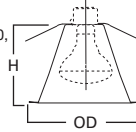

ERT712

HOUSING / LAMP:

EI700: 40W A19, 65W BR30, 75W PAR30, 75W PAR30L, 75W R30, 90W BR40
EI700AT: 40W A19, 65W BR30, 75W PAR30, 75W PAR30L, 75W R30, 90W BR40
EI700ATNB: 40W A19, 65W BR30, 75W PAR30, 75W PAR30L, 75W R30, 90W BR40
EI700NB: 40W A19, 65W BR30, 75W PAR30, 75W PAR30L, 75W R30, 90W BR40
EI700R: 40W A19, 65W BR30, 75W PAR30, 75W PAR30L, 75W R30, 90W BR40
EI700RAT: 40W A19, 65W BR30, 75W PAR30, 75W PAR30L, 75W R30, 90W BR40

DIMENSIONS: Height: 5-3/8" [136mm]; OD: 7-1/4" [184mm]