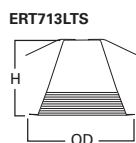

HOUSING / LAMP:

EI700: 75W BR40, 65W BR30, 75W PAR30L
EI700AT: 75W BR40, 65W BR30, 75W PAR30L
EI700ATNB: 75W BR40, 65W BR30, 75W PAR30L
EI700NB: 75W BR40, 65W BR30, 75W PAR30L
EI700R: 75W BR40, 65W BR30, 75W PAR30L
EI700RAT: 75W BR40, 65W BR30, 75W PAR30L

DIMENSIONS: Height: 5-3/8" [136mm]; OD: 7-1/4" [184mm]