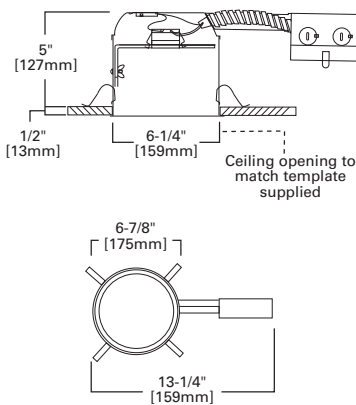

FEATURES

- Quick Connect wiring connectors included in junction box
- Thermally protected
- Die-formed housing
- Remodel springs accommodate 1/2" and 5/8" ceiling material
- NM cable pry-outs and conduit knockouts in junction box

COMPLIANCES: UL/cUL Listed - Wet Location, UL/cUL Listed - Damp Location, UL/cUL Listed 1598 Luminaire, UL/cUL Listed for Insulation Contact

6-INCH INCANDESCENT SHALLOW REMODEL HOUSING IC

EI2700R

ORDERING INFORMATION: ORDER HOUSING AND TRIMS SEPARATELY^Δ

SAMPLE NUMBER: EI2700R - ERT707WHT

Housing	Trims
EI2700R=6" Aperture, Shallow Ceiling, Remodel, IC, 120V Line Voltage	Adjustables ERT704 Eyeball, 65W BR30, 75W R30, 75W PAR30L, OD: 8" [203mm] ERT704=High Gloss Appliance White Trim with White Eyeball Baffles ERT707 Metal Baffle, 65W BR30, 75W PAR30L, OD: 7-1/4" [184mm] ERT707=High Gloss Appliance White Trim with Black Baffle ERT707WHT=High Gloss Appliance White Trim with White Baffle ERT714 Plastic Baffle, 60W BR30, 50W PAR30, OD: 8" [203mm] ERT714=High Gloss Appliance White Trim with Black Baffle ERT714WHT=High Gloss Appliance White Trim with White Baffle ERT716 Shallow Metal Baffle, 65W BR30, 75W PAR30, 75W PAR30L, OD: 8" [203mm] ERT716WHT=High Gloss Appliance White Trim with White Baffle Open ERT705 Open, 50W PAR30L, 60W BR30, 75W PAR30, OD: 8" [203mm] ERT705=High Gloss Appliance White Trim Reflectors ERT710 Specular Reflector, 50W PAR30, 65W BR30, 75W R30, 75W PAR30L, OD: 7-1/4" [184mm] ERT710=High Gloss Appliance White Trim with Clear Specular Reflector ERT710G=High Gloss Appliance White Trim with Gold Reflector Showerlight ERT721 Showerlight with Frosted Glass Lens and Reflector, 40W A19, OD: 8" [203mm] ERT721=High Gloss Appliance White Trim with Frosted Glass Lens ERT723 Showerlight with Fresnel Glass Lens and Reflector, 40W A19, OD: 8" [203mm] ERT723=High Gloss Appliance White Trim with Fresnel Glass Lens

NOTES: Δ Not to be used in direct contact with spray foam insulation. Δ UL/cUL Listed for Wet Location with select trims.

Specifications and dimensions subject to change without notice. Consult your Cooper Lighting Representative or visit www.cooperlighting.com for available options, accessories and ordering information.