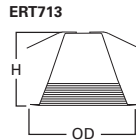

HOUSING / LAMP:
ET700: 75W PAR30L, 85W BR30, 100W R30, 100W A19, 120W BR40
ET700R: 65W BR30, 75W PAR30L

DIMENSIONS: Height: 5" [127mm]; OD: 7-1/4" [184mm]