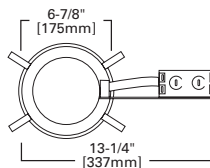

ORDERING INFORMATION: ORDER HOUSING AND TRIMS SEPARATELY^A

SAMPLE NUMBER: EI700RAT - ERT707WHT