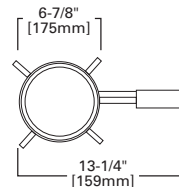

ORDERING INFORMATION: ORDER HOUSING AND TRIMS SEPARATELY^A

SAMPLE NUMBER: ET2700R - ERT707WHT

Housing	Trims
ET2700R=6" Aperture, Shallow Housing, Remodel, Non-IC, 120V Line Voltage	Adjustables ERT704 Eyeball, 65W BR30, 75W R30, 75W PAR30, 75W PAR30L, OD: 8" [203mm] ERT704=High Gloss Appliance White Trim with White Eyeball Baffles ERT707 Metal Baffle, 65W BR30, 75W R30, 75W PAR30, 75W PAR30L, OD: 7-1/4" [184mm] ERT707=High Gloss Appliance White Trim with Black Baffle ERT707WHT=High Gloss Appliance White Trim with White Baffle ERT714 Plastic Baffle, 75W PAR30, 75W PAR30L, 85W BR30, OD: 8" [203mm] ERT714=High Gloss Appliance White Trim with Black Baffle ERT714WHT=High Gloss Appliance White Trim with White Baffle ERT716 Shallow Metal Baffle, 40W A19, 65W BR30, 75W PAR30, 75W PAR30L, OD: 8" [203mm] ERT716WHT=High Gloss Appliance White Trim with White Baffle Open ERT706 Open, 65W BR30, 75W R30, 75W PAR30, 75W PAR30L, OD: 8" [203mm] ERT706=High Gloss Appliance White Trim Reflectors ERT710 Specular Reflector, 65W BR30, 75W R30, 75W PAR30, 75W PAR30L, 85W BR30, OD: 7-1/4" [184mm] ERT710=High Gloss Appliance White Trim with Clear Specular Reflector ERT710G=High Gloss Appliance White Trim with Gold Reflector Showerlight ERT721 Showerlight with Fresnel Glass Lens and Reflector, 60W A19, OD: 8" [203mm] ERT721=High Gloss Appliance White Trim with Frosted Glass Lens ERT723 Showerlight with Fresnel Glass Lens and Reflector, 60W A19, OD: 8" [203mm] ERT723=High Gloss Appliance White Trim with Fresnel Glass Lens

NOTES: ^A UL/cUL Listed for Wet Location with select trims.

Specifications and dimensions subject to change without notice. Consult your Cooper Lighting Representative or visit www.cooperlighting.com for available options, accessories and ordering information.