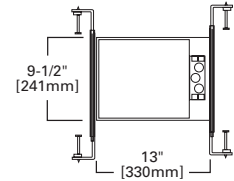

ORDERING INFORMATION: ORDER HOUSING AND TRIMS SEPARATELY^Δ

SAMPLE NUMBER: EI700U - ERT707WHT