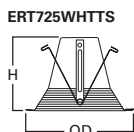

ERT725WHT White Metal Baffle/Splay

ERT725WHT High Gloss Appliance White Trim with White Baffle

ERT725WHTTS High Gloss Appliance White Trim with White Baffle, Torsion Spring

ERT725WHT

HOUSING / LAMP:

EI700U: 60W A19, 75W PAR30L, 85W BR30, 100W R30
EI700UAT: 60W A19, 75W PAR30L, 85W BR30, 100W R30

DIMENSIONS: Height: 5-3/8" [136mm]; OD: 7-1/4" [184mm]

ERT704 Eyeball

ERT704 High Gloss Appliance White Trim with White Eyeball

HOUSING / LAMP:

EI700U: 75W PAR30, 75W PAR30L, 85W BR30, 100W R30
EI700UAT: 75W PAR30, 75W PAR30L, 85W BR30, 100W R30

DIMENSIONS: Aperture: 3-15/16" [100mm]; OD: 8" [203mm]

ERT705 Open

ERT705 High Gloss Appliance White Trim

HOUSING / LAMP:

EI700U: 75W PAR30, 75W PAR30L, 85W BR30, 100W R30
EI700UAT: 75W PAR30, 75W PAR30L, 85W BR30, 100W R30

DIMENSIONS: Aperture: 3-7/8" [98mm]; OD: 8" [203mm]

ERT708 Large Aperture Open

ERT708 High Gloss Appliance White Trim

HOUSING / LAMP:

EI700U: 100W R40
(Requires H1999 Socket Extender)
EI700UAT: 100W R40 (Requires H1999 Socket Extender)

DIMENSIONS: Height: 5-3/16" [131mm]; OD: 8" [203mm]

ERT701 Albalite Glass Lens Showerlight

ERT701 High Gloss Appliance White Trim with Albalite Glass Lens

HOUSING / LAMP:

EI700U: 40W A19
EI700UAT: 40W A19

DIMENSIONS: OD: 8" [203mm]

ERT702 Drop Opal Plastic Lens Showerlight

ERT702 High Gloss Appliance White Trim with Drop Opal Lens

HOUSING / LAMP:

EI700U: 40W A19
EI700UAT: 40W A19

DIMENSIONS: OD: 8" [203mm]

ERT703 Fresnel Glass Lens Showerlight

ERT703 High Gloss Appliance White Trim with Fresnel Glass Lens

HOUSING / LAMP:

EI700U: 40W A19
EI700UAT: 40W A19

DIMENSIONS: OD: 8" [203mm]

ERT721 Showerlight with Frosted Lens and Reflector

ERT721 High Gloss Appliance White Trim with Frosted Glass Lens

HOUSING / LAMP:

EI700U: 60W A19
EI700UAT: 60W A19