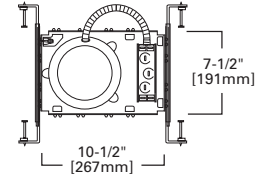

ORDERING INFORMATION: ORDER HOUSING AND TRIMS SEPARATELY^Δ

SAMPLE NUMBER: EI700 - ERT707WHT