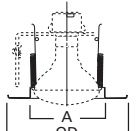

ERT708 Large Aperture Open

ERT708 High Gloss Appliance White Trim

HOUSING / LAMP:
ET2700: 120W BR40, 150W R40

DIMENSIONS: Height: 5-3/16" [131mm]; OD: 8" [203mm]