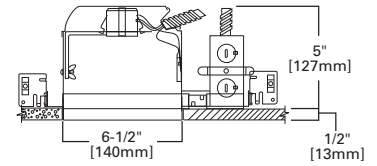

ORDERING INFORMATION: ORDER HOUSING AND TRIMS SEPARATELY^Δ

SAMPLE NUMBER: EI2700 - ERT707WHT

Housing	Trims
EI2700=6" Aperture, Shallow Ceiling, New Construction, IC, 120V Line Voltage	Adjustables ERT704 Eyeball, 65W BR30, 75W R30, 75W PAR30L, OD: 8" [203mm] ERT704=High Gloss Appliance White Trim with White Eyeball Baffles ERT707 Metal Baffle, 50W PAR30, 65W BR30, 75W PAR30L, OD: 7-1/4" [184mm] ERT707=High Gloss Appliance White Trim with Black Baffle ERT707WHT=High Gloss Appliance White Trim with White Baffle ERT714 Plastic Baffle, 65W BR30, 50W PAR30, 75W PAR30L, OD: 8" [203mm] ERT714=High Gloss Appliance White Trim with Black Baffle ERT714WHT=High Gloss Appliance White Trim with White Baffle ERT716 Shallow Metal Baffle, 65W BR30, 75W PAR30, 75W PAR30L, OD: 8" [203mm] ERT716WHT=High Gloss Appliance White Trim with White Baffle Open ERT705 Open, 50W PAR30L, 60W BR30, 75W PAR30, OD: 8" [203mm] ERT705=High Gloss Appliance White Trim Reflectors ERT710 Specular Reflector, 50W PAR30, 65W BR30, 75W R30, 75W PAR30L, OD: 7-1/4" [184mm] ERT710=High Gloss Appliance White Trim with Clear Specular Reflector ERT710G=High Gloss Appliance White Trim with Gold Reflector Showerlight ERT721 Showerlight with Frosted Glass Lens and Reflector, 35W PAR30L, OD: 8" [203mm] ERT721=High Gloss Appliance White Trim with Frosted Glass Lens ERT723 Showerlight with Fresnel Glass Lens and Reflector, 35W PAR30L, OD: 8" [203mm] ERT723=High Gloss Appliance White Trim with Fresnel Glass Lens

NOTES: Δ Not to be used in direct contact with spray foam insulation. Δ UL/cUL Listed for Wet Location with select trims.

Specifications and dimensions subject to change without notice. Consult your Cooper Lighting Representative or visit www.cooperlighting.com for available options, accessories and ordering information.