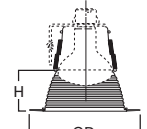

HOUSING / LAMP:

EI700U: 65W BR30, 75W R30, 75W PAR30, 75W PAR30L, 90W PAR38, 90W BR40, 100W R40
EI700UAT: 65W BR30, 75W R30, 75W PAR30, 75W PAR30L, 90W PAR38, 90W BR40, 100W R40

DIMENSIONS: Height: 2-7/8" [73mm]; Wide OD: 8" [203mm]; Narrow OD: 7-1/4" [184mm], Two Trim Rings, Narrow and Wide, Supplied with Trim