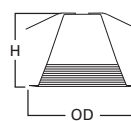

ERT713

HOUSING / LAMP:

EI700U: 60W A19, 75W PAR30, 75W PAR30L, 85W BR30, 120W BR40
EI700UAT: 60W A19, 75W PAR30, 75W PAR30L, 85W BR30, 120W BR40

DIMENSIONS: Height: 5" [127mm]; OD: 7-1/4" [184mm]