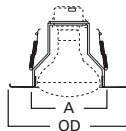

ERT705 Open

ERT705 High Gloss Appliance White Trim

HOUSING / LAMP:

EI700: 65W BR30, 75W PAR30, 75W PAR30L
EI700AT: 65 W BR30, 75W PAR30, 75W PAR30L
EI700ATNB: 65 W BR30, 75W PAR30, 75W PAR30L
EI700NB: 65 W BR30, 75W PAR30, 75W PAR30L
EI700R: 65 W BR30, 75W PAR30, 75W PAR30L
EI700RAT: 65 W BR30, 75W PAR30, 75W PAR30L

DIMENSIONS: Aperture: 3-7/8" [98mm]; OD: 8" [203mm]