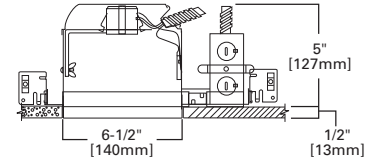

ORDERING INFORMATION: ORDER HOUSING AND TRIMS SEPARATELY^Δ

SAMPLE NUMBER: EI2700AT - ERT707WHT

Housing	Trims
EI2700AT=6" Aperture, Shallow Ceiling, New Construction, IC AIR-TITE™, 120V Line Voltage	Adjustables ERT704 Eyeball, 65W BR30, 75W R30, 75W PAR30L, OD: 8" [203mm] ERT704=High Gloss Appliance White Trim with White Eyeball Baffles ERT707 Metal Baffle, 50W PAR30, 65W BR30, 75W PAR30L, OD: 7-1/4" [184mm] ERT707=High Gloss Appliance White Trim with Black Baffle ERT707WHT=High Gloss Appliance White Trim with White Baffle ERT714 Plastic Baffle, 65W BR30, 50W PAR30, 75W PAR30L, OD: 8" [203mm] ERT714=High Gloss Appliance White Trim with Black Baffle ERT714WHT=High Gloss Appliance White Trim with White Baffle ERT716 Shallow Metal Baffle, 65W BR30, 75W PAR30, 75W PAR30L, OD: 8" [203mm] ERT716WHT=High Gloss Appliance White Trim with White Baffle Open ERT705 Open, 50W PAR30L, 60W BR30, 75W PAR30, OD: 8" [203mm] ERT705=High Gloss Appliance White Trim Reflectors ERT710 Specular Reflector, 50W PAR30, 65W BR30, 75W R30, 75W PAR30L, OD: 7-1/4" [184mm] ERT710=High Gloss Appliance White Trim with Clear Specular Reflector ERT710G=High Gloss Appliance White Trim with Gold Reflector Showerlight ERT721 Showerlight with Frosted Glass Lens and Reflector, 35W PAR30L, OD: 8" [203mm] ERT721=High Gloss Appliance White Trim with Frosted Glass Lens ERT723 Showerlight with Fresnel Glass Lens and Reflector, 35W PAR30L, OD: 8" [203mm] ERT723=High Gloss Appliance White Trim with Fresnel Glass Lens

NOTES: Δ Not to be used in direct contact with spray foam insulation. Δ UL/cUL Listed for Wet Location with select trims.

Specifications and dimensions subject to change without notice. Consult your Cooper Lighting Representative or visit www.cooperlighting.com for available options, accessories and ordering information.