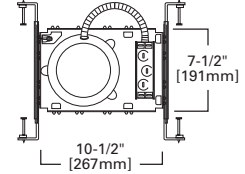

ORDERING INFORMATION: ORDER HOUSING AND TRIMS SEPARATELY^Δ

SAMPLE NUMBER: EI700ATNB - ERT713WHT

Housing	Trims
EI700ATNB=6" Aperture, New Construction, IC, AIR-TITE™, 120V Line Voltage, No Socket Bracket	Adjustables ERT704 Eyeball, 75W R30, 65W BR30, 75W PAR30L, OD: 8" [203mm] ERT704=High Gloss Appliance White Trim with White Eyeball Baffles ERT705 Open, 65 W BR30, 75W PAR30, 75W PAR30L, OD: 8" [203mm] ERT705=High Gloss Appliance White Trim ERT716 Shallow Metal Baffle, 40W A19, 65W BR30, 75W PAR30, 75W PAR30L, OD: 8" [203mm] ERT716=High Gloss Appliance White Trim with White Baffle Full Cone Metal Baffle ERT713 Black Metal Baffle, 40W A19, 65W BR30, 75W R30, 75W PAR30, 75W PAR30L, 90W BR40, OD: 7-1/4" [184mm] ERT713=High Gloss Appliance White Trim with Black Baffle ERT713TS=High Gloss Appliance White Trim with Black Baffle and Torsion Spring Construction ERT713L Black Metal Baffle, 75W BR40, 65W BR30, 75W PAR30L, OD: 7-1/4" [184mm] ERT713L=High Gloss Appliance White Trim with Black Baffle ERT713LTS=High Gloss Appliance White Trim with Black Baffle and Torsion Spring Construction ERT713WHT White Metal Baffle, 40W A19, 65W BR30, 75W R30, 75W PAR30, 75W PAR30L, 90W BR40, OD: 7-1/4" [184mm] ERT713WHT=High Gloss Appliance White Trim with White Baffle ERT713WHTTS=High Gloss Appliance White Trim with White Baffle and Torsion Spring Construction ERT725 Black Metal Baffle/Splay, 50W PAR30L, 65W BR30, OD: 7-1/4" [184mm] ERT725=High Gloss Appliance White Trim with Black Baffle ERT725TS=High Gloss Appliance White Trim with Black Baffle and Torsion Spring Construction ERT725WHT White Metal Baffle/Splay, 40W A19, 50W PAR30L, 65W BR30, 75W PAR30L, OD: 7-1/4" [184mm] ERT725WHT=High Gloss Appliance White Trim with White Baffle ERT725WHTTS=High Gloss Appliance White Trim with White Baffle and Torsion Spring Construction Regressed Eyeball ERT711 Regressed Eyeball, 65W BR30, 75W R30, OD: 8" [203mm] ERT711=High Gloss Appliance White Trim and Eyeball with Black Baffle Showerlight ERT721 Showerlight with Frosted Glass Lens and Reflector, 40W A19, OD: 8" [203mm] ERT721=High Gloss Appliance White Trim with Frosted Glass Lens ERT723 Showerlight with Fresnel Glass Lens and Reflector, 40W A19, OD: 8" [203mm] ERT723=High Gloss Appliance White Trim with Fresnel Glass Lens White Cone Reflector ERT712 White Reflector, 40W A19, 65W BR30, 75W PAR30, 75W R30, 90W BR40, OD: 7-1/4" [184mm] ERT712=High Gloss Appliance White Trim with White Reflector ERT712TS=High Gloss Appliance White Trim with White Reflector and Torsion Spring Construction

NOTES: Δ Not to be used in direct contact with spray foam insulation. Δ UL/cUL Listed for Wet Location with select trims.

Specifications and dimensions subject to change without notice. Consult your Cooper Lighting Representative or visit www.cooperlighting.com for available options, accessories and ordering information.