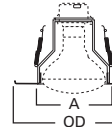

ERT705 Open

ERT705 High Gloss
Appliance White Trim

HOUSING / LAMP:

ET700: 65W BR30, 75W R30, 75W PAR30, 75W PAR30L

DIMENSIONS: Aperture: 3-7/8" [98mm]; OD: 8" [203mm]