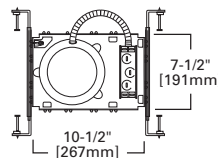

ORDERING INFORMATION: ORDER HOUSING AND TRIMS SEPARATELY^A

SAMPLE NUMBER: EI700NB - ERT713WHT

Housing	Trims
EI700NB=6" Aperture, New Construction, IC, 120V Line Voltage, No-Socket Bracket	Adjustables ERT704 Eyeball, 75W R30, 65W BR30, 75W PAR30L, OD: 8" [203mm] ERT704=High Gloss Appliance White Trim with White Eyeball Baffles ERT705 Open, 65 W BR30, 75W PAR30, 75W PAR30L, OD: 8" [203mm] ERT705=High Gloss Appliance White Trim ERT716 Shallow Metal Baffle, 40W A19, 65W BR30, 75W PAR30, 75W PAR30L, OD: 8" [203mm] ERT716=High Gloss Appliance White Trim with White Baffle Full Cone Metal Baffle ERT713 Black Metal Baffle, 40W A19, 65W BR30, 75W R30, 75W PAR30, 75W PAR30L, 90W BR40, OD: 7-1/4" [184mm] ERT713=High Gloss Appliance White Trim with Black Baffle ERT713TS=High Gloss Appliance White Trim with Black Baffle and Torsion Spring Construction ERT713L Black Metal Baffle, 75W BR40, 65W BR30, 75W PAR30L, OD: 7-1/4" [184mm] ERT713L=High Gloss Appliance White Trim with Black Baffle ERT713LTS=High Gloss Appliance White Trim with Black Baffle and Torsion Spring Construction ERT713WHT White Metal Baffle, 40W A19, 65W BR30, 75W R30, 75W PAR30, 75W PAR30L, 90W BR40, OD: 7-1/4" [184mm] ERT713WHT=High Gloss Appliance White Trim with White Baffle ERT713WHTTS=High Gloss Appliance White Trim with White Baffle and Torsion Spring Construction ERT725 Black Metal Baffle/Splay, 50W PAR30L, 65W BR30, OD: 7-1/4" [184mm] ERT725=High Gloss Appliance White Trim with Black Baffle ERT725TS=High Gloss Appliance White Trim with Black Baffle and Torsion Spring Construction ERT725WHT White Metal Baffle/Splay, 40W A19, 50W PAR30L, 65W BR30, 75W PAR30L, OD: 7-1/4" [184mm] ERT725WHT=High Gloss Appliance White Trim with White Baffle ERT725WHTTS=High Gloss Appliance White Trim with White Baffle and Torsion Spring Construction Regressed Eyeball ERT711 Regressed Eyeball, 65W BR30, 75W R30, OD: 8" [203mm] ERT711=High Gloss Appliance White Trim and Eyeball with Black Baffle Showerlight ERT721 Showerlight with Frosted Glass Lens and Reflector, 40W A19, OD: 8" [203mm] ERT721=High Gloss Appliance White Trim with Frosted Glass Lens ERT723 Showerlight with Fresnel Glass Lens and Reflector, 40W A19, OD: 8" [203mm] ERT723=High Gloss Appliance White Trim with Fresnel Glass Lens White Cone Reflector ERT712 White Reflector, 40W A19, 65W BR30, 75W PAR30, 75W PAR30L, 75W R30, 90W BR40, OD: 7-1/4" [184mm] ERT712=High Gloss Appliance White Trim with White Reflector ERT712TS=High Gloss Appliance White Trim with White Reflector and Torsion Spring Construction

NOTES: Δ Not to be used in direct contact with spray foam insulation. Δ UL/cUL Listed for Wet Location with select trims.

Specifications and dimensions subject to change without notice. Consult your Cooper Lighting Representative or visit www.cooperlighting.com for available options, accessories and ordering information.