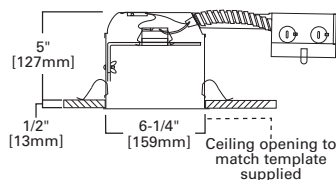

FEATURES

- Quick Connect wiring connectors included in junction box
- Thermally protected
- Die-formed housing
- Remodel springs accommodate 1/2" and 5/8" ceiling material
- NM cable pry-outs and conduit knockouts in junction box
- Shallow ceiling housing

Compliances may not apply to all product configurations. Please consult the product spec sheet for compliance details.

COMPLIANCES: UL/cUL Listed - Wet Location, UL/cUL Listed - Damp Location, UL/cUL Listed 1598 Luminaire, IP Rated

6-INCH INCANDESCENT SHALLOW REMODEL HOUSING NON - IC

ET2700R