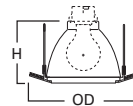

ERT721 Showerlight with Frosted Lens and Reflector

ERT721 High Gloss Appliance White Trim with Frosted Glass Lens

HOUSING / LAMP:

EI700: 40W A19
EI700AT: 40W A19
EI700ATNB: 40W A19
EI700NB: 40W A19
EI700R: 40W A19
EI700RAT: 40W A19

DIMENSIONS: Height: 4-1/4" [108mm]; OD: 8" [203mm]