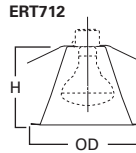

**DIMENSIONS:** Height: 2-7/8" [73mm]; OD: 7-1/4" [184mm]

**ERT712 White Reflector**

ERT712TS High Gloss Appliance White Trim with White Reflector, Torsion Spring  
ERT712 High Gloss Appliance White Trim with White Reflector