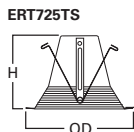

ERT725 Black Metal Baffle/Splay

ERT725 High Gloss Appliance White Trim with Black Baffle

ERT725TS High Gloss White Trim with Black Baffle Torsion Spring Construction