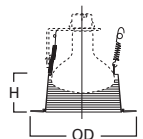

HOUSING / LAMP:
ET700: 150W PAR38, 120W BR40, 150W R40
ET700R: 150W R40, 120W BR40

DIMENSIONS: Height: 2-3/4" [70mm]; OD: 8" [203mm]