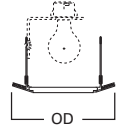

ERT701 Albalite Glass Lens Showerlight

ERT701 High Gloss Appliance White Trim

HOUSING / LAMP:
ET2700: 60W A19

DIMENSIONS: OD: 8" [203mm]