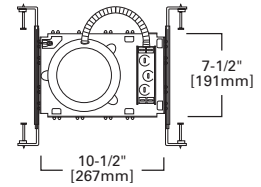

ORDERING INFORMATION: ORDER HOUSING AND TRIMS SEPARATELY^Δ

SAMPLE NUMBER: EI700AT - ERT707WHT