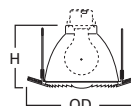

HOUSING / LAMP:

EI2700: 35W PAR30L
EI2700AT: 35W PAR30L
EI2700R: 40W A19

DIMENSIONS: Height: 4-1/4" [108mm]; OD: 8" [203mm]

Specifications and dimensions subject to change without notice. Consult your Cooper Lighting Representative or visit www.cooperlighting.com for available options, accessories and ordering information.