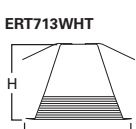

HOUSING / LAMP:

EI700U: 60W A19, 75W PAR30, 75W PAR30L, 85W BR30, 100W R30, 120W BR40
EI700UAT: 60W A19, 75W PAR30, 75W PAR30L, 85W BR30, 100W R30, 120W BR40

DIMENSIONS: Height: 5-3/8" [136mm]; OD: 7-1/4" [184mm]