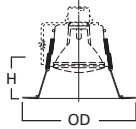

HOUSING / LAMP:

EI700: 75W R30, 65W BR30, 50W PAR30, 75W PAR30L
EI700AT: 75W R30, 65W BR30, 50W PAR30, 75W PAR30L
EI700R: 50W PAR30, 75W PAR30L, 65W BR30, 75W R30
EI700RAT: 50W PAR30, 75W PAR30L, 65W BR30, 75W R30

DIMENSIONS: Height: 2-7/8" [73mm]; OD: 7-1/4" [184mm]