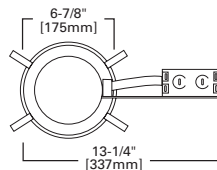

ORDERING INFORMATION: ORDER HOUSING AND TRIMS SEPARATELY^A

SAMPLE NUMBER: E1700R - ERT707WHT