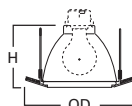

ERT721 Showerlight with Frosted Lens and Reflector

ERT721 High Gloss
Appliance White Trim with
Frosted Glass Lens

HOUSING / LAMP:

EI2700: 35W PAR30L
EI2700AT: 35W PAR30L
EI2700R: 40W A19

DIMENSIONS: Height: 4-1/4" [108mm]; OD: 8" [203mm]