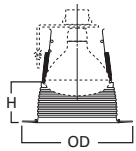

HOUSING / LAMP:

EI700U: 90W BR40
EI700UAT: 90W BR40

DIMENSIONS: Height: 2-5/8" [67mm]; Wide OD: 8" [203mm]; Narrow OD: 7-1/4" [184mm], Two Trim Rings, Narrow and Wide, Supplied with Trim