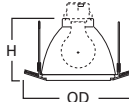

ERT721 Showerlight with Frosted Lens and Reflector

ERT721 High Gloss
Appliance White Trim with
Frosted Glass Lens