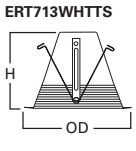

HOUSING / LAMP:

EI700U: 60W A19, 75W PAR30, 75W PAR30L, 85W BR30, 100W R30, 120W BR40
EI700UAT: 60W A19, 75W PAR30, 75W PAR30L, 85W BR30, 100W R30, 120W BR40

DIMENSIONS: Height: 5-3/8" [136mm]; OD: 7-1/4" [184mm]