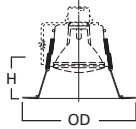

HOUSING / LAMP:
ET2700: 75W PAR30, 75W PAR30L, 85W BR30, 100W R30
ET2700R: 65W BR30, 75W R30, 75W PAR30, 75W PAR30L, 85W BR30

DIMENSIONS: Height: 2-7/8" [73mm]; OD: 7-1/4" [184mm]