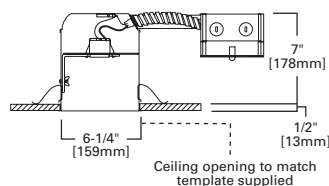

6-INCH INCANDESCENT REMODEL IC

FEATURES

- Quick Connect wiring connectors included in junction box
- Thermally protected
- Die-formed housing
- Remodel springs accommodate 1/2" and 5/8" ceiling material
- NM cable pry-outs and conduit knockouts in junction box

Compliances may not apply to all product configurations. Please consult the product spec sheet for compliance details.

COMPLIANCES: UL/cUL Listed - Wet Location, UL/cUL Listed - Damp Location, UL/cUL Listed 1598 Luminaire, UL/cUL Listed for Insulation Contact

E1700R