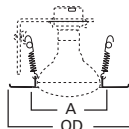

ERT706 Open

ERT706 High Gloss
Appliance White Trim