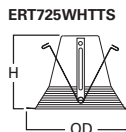

**DIMENSIONS:** Height: 5-3/8" [136mm]; OD: 7-1/4" [184mm]

**ERT725WHT White Metal Baffle/Splay**

ERT725WHT High Gloss Appliance White Trim with White Baffle

ERT725WHTTS High Gloss Appliance White Trim with White Baffle, Torsion Spring