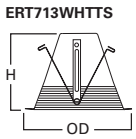

HOUSING / LAMP:
ET700: 75W PAR30L, 85W BR30, 100W R30, 100W A19, 120W BR40
ET700R: 65W BR30, 75W PAR30L

DIMENSIONS: Height: 5-3/8" [136mm]; OD: 7-1/4" [184mm]