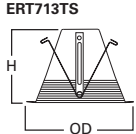

HOUSING / LAMP:

EI700: 40W A19, 65W BR30, 75W PAR30, 75W PAR30L, 90W BR40
EI700AT: 40W A19, 65W BR30, 75W PAR30, 75W PAR30L, 90W BR40
EI700ATNB: 40W A19, 65W BR30, 75W R30, 75W PAR30, 75W PAR30L, 90W BR40
EI700NB: 40W A19, 65W BR30, 75W R30, 75W PAR30, 75W PAR30L, 90W BR40
EI700R: 40W A19, 65W BR30, 75W R30, 75W PAR30, 75W PAR30L, 90W BR40
EI700RAT: 40W A19, 65W BR30, 75W R30, 75W PAR30, 75W PAR30L, 90W BR40

DIMENSIONS: Height: 5" [127mm]; OD: 7-1/4" [184mm]