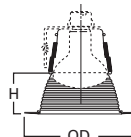

**DIMENSIONS:** Height: 2-7/8" [73mm]; OD: 7-1/4" [184mm]

**ERT707 Metal Baffle**

ERT707WHT High Gloss  
Appliance White Trim with  
White Baffle, Narrow and  
Wide Trim Rings

ERT707 High Gloss  
Appliance White Trim with  
Black Baffle, Narrow and  
Wide Trim Rings