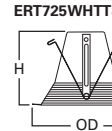

ERT725WHT White Metal Baffle/Splay

ERT725WHT High Gloss
Appliance White Trim with
White Baffle

ERT725WHTTS High
Gloss Appliance White
Trim with White Baffle,
Torsion Spring

HOUSING / LAMP:

ET700: 50W PAR30L, 75W PAR30L,
85W BR30, 90W A19, 100W R30
ET700R: 50W PAR30L, 75W PAR30L,
85W BR30, 90W A19, 100W R30

DIMENSIONS: Height: 5-3/8" [136mm];
OD: 7-1/4" [184mm]