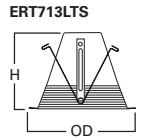

HOUSING / LAMP:
ET700: 75W A19, 75W PAR30L, 75W PAR30, 85W BR30, 100W R30, 120W BR40, 150W R40
ET700R: 65W BR30, 75W PAR30L, 150W R40

DIMENSIONS: Height: 5-3/8" [136mm]; OD: 7-1/4" [184mm]