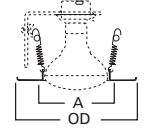

**DIMENSIONS:** Height: 4-1/4" [108mm]; OD: 8" [203mm]

**ERT706 Open**

ERT706 High Gloss Appliance White Trim

**HOUSING / LAMP:**  
ET2700: 65W BR30, 75W R30, 75W PAR30, 75W PAR30L  
ET2700R: 65W BR30, 75W R30, 75W PAR30, 75W PAR30L