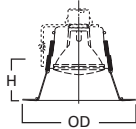

HOUSING / LAMP:

EI700U: 75W PAR30, 75W PAR30L, 85W BR30, 90W BR40, 100W R30, 100W R40, 100W PAR38
EI700UAT: 75W PAR30, 75W PAR30L, 85W BR30, 90W BR40, 100W R30, 100W R40, 100W PAR38

DIMENSIONS: Height: 2-7/8" [73mm]; OD: 7-1/4" [184mm]