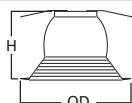

ERT716 Shallow Metal Baffle

ERT716WHT High Gloss
Appliance White Trim with
White Baffle

HOUSING / LAMP:

EI2700: 65W BR30, 75W PAR30, 75W PAR30L
EI2700AT: 65W BR30, 75W PAR30, 75W PAR30L
EI2700R: 65W BR30, 75W PAR30, 75W PAR30L

DIMENSIONS: Height: 4-1/4" [108mm]; OD: 8" [203mm]