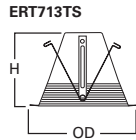

HOUSING / LAMP:
ET700: 75W PAR30L, 85W BR30, 100W R30, 100W A19, 120W BR40
ET700R: 65W BR30, 75W PAR30L

DIMENSIONS: Height: 5" [127mm]; OD: 7-1/4" [184mm]