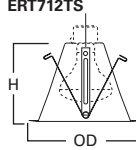

ERT710 Specular Reflector

ERT710 High Gloss Appliance White Trim with Clear Specular Reflector
ERT710G High Gloss Appliance White Trim with Gold Reflector

HOUSING / LAMP:

EI700: 75W R30, 65W BR30, 50W PAR30, 75W PAR30L
EI700AT: 75W R30, 65W BR30, 50W PAR30, 75W PAR30L
EI700R: 50W PAR30, 75W PAR30L, 65W BR30, 75W R30
EI700RAT: 50W PAR30, 75W PAR30L, 65W BR30, 75W R30

DIMENSIONS: Height: 2-7/8" [73mm]; OD: 7-1/4" [184mm]

ERT712 White Reflector

ERT712TS High Gloss Appliance White Trim with White Reflector, Torsion Spring
ERT712 High Gloss Appliance White Trim with White Reflector

ERT712

HOUSING / LAMP:

EI700: 40W A19, 65W BR30, 75W PAR30, 75W PAR30L, 75W R30, 90W BR40
EI700AT: 40W A19, 65W BR30, 75W PAR30, 75W PAR30L, 75W R30, 90W BR40
EI700ATNB: 40W A19, 65W BR30, 75W PAR30, 75W PAR30L, 75W R30, 90W BR40
EI700NB: 40W A19, 65W BR30, 75W PAR30, 75W PAR30L, 75W R30, 90W BR40
EI700R: 40W A19, 65W BR30, 75W PAR30, 75W PAR30L, 75W R30, 90W BR40
EI700RAT: 40W A19, 65W BR30, 75W PAR30, 75W PAR30L, 75W R30, 90W BR40

DIMENSIONS: Height: 5-3/8" [136mm]; OD: 7-1/4" [184mm]

ERT707 Metal Baffle

ERT707WHT High Gloss Appliance White Trim with White Baffle, Narrow and Wide Trim Rings
ERT707 High Gloss Appliance White Trim with Black Baffle, Narrow and Wide Trim Rings

HOUSING / LAMP:

EI700: 50W PAR30, 65W BR30, 75W R30, 75W PAR30L
EI700AT: 50W PAR30, 65W BR30, 75W R30, 75W PAR30L
EI700R: 50W PAR30, 65W BR30, 75W R30, 75W PAR30L
EI700RAT: 50W PAR30, 65W BR30, 75W R30, 75W PAR30L

DIMENSIONS: Height: 2-7/8" [73mm]; Wide OD: 8" [203mm]; Narrow OD: 7-1/4" [184mm], Two Trim Rings, Narrow and Wide, Supplied with Trim

ERT713 Black Metal Baffle

ERT713 High Gloss Appliance White Trim with Black Baffle
ERT713TS High Gloss White Trim with Black Baffle Torsion Spring Construction

HOUSING / LAMP: