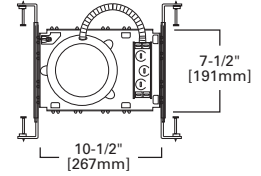

ORDERING INFORMATION: ORDER HOUSING AND TRIMS SEPARATELY^Δ

SAMPLE NUMBER: ET2700 - ERT707WHT

Housing	Trims
ET2700=6" Aperture, Shallow Ceiling, New Construction, Non-IC, 120V Line Voltage	Adjustables ERT704 Eyeball, 65W BR30, 75W R30, 75W PAR30, 75W PAR30L, OD: 8" [203mm] ERT704=High Gloss Appliance White Trim with White Eyeball Baffles ERT707 Metal Baffle, 65W BR30, 75W R30, 75W PAR30, 75W PAR30L, OD: 7-1/4" [184mm] ERT707=High Gloss Appliance White Trim with Black Baffle ERT707WHT=High Gloss Appliance White Trim with White Baffle ERT714 Plastic Baffle, 75W R30, 75W PAR30, 85W BR30, OD: 8" [203mm] ERT714=High Gloss Appliance White Trim with Black Baffle ERT714WHT=High Gloss Appliance White Trim with White Baffle ERT716 Shallow Metal Baffle, 40W A19, 65W BR30, 75W PAR30, 75W PAR30L, OD: 8" [203mm] ERT716WHT=High Gloss Appliance White Trim with White Baffle Open ERT706 Open, 65W BR30, 75W R30, 75W PAR30, 75W PAR30L, OD: 8" [203mm] ERT706=High Gloss Appliance White Trim ERT708 Large Aperture Open, 120W BR40, 150W R40, OD: 8" [203mm] ERT708=High Gloss Appliance White Trim Reflectors ERT710 Specular Reflector, 75W PAR30, 75W PAR30L, 85W BR30, 100W R30, OD: 7-1/4" [184mm] ERT710=High Gloss Appliance White Trim with Clear Specular Reflector ERT710G=High Gloss Appliance White Trim with Gold Reflector Showerlight ERT701 Albalite Glass Lens Showerlight, 60W A19, OD: 8" [203mm] ERT701=High Gloss Appliance White Trim with Albalite Lens ERT702 Drop Opal Plastic Lens Showerlight, 60W A19, OD: 8" [203mm] ERT702=High Gloss Appliance White Trim with Drop Opal Glass Lens ERT703 Fresnel Glass Lens Showerlight, 60W A19, OD: 8" [203mm] ERT703=High Gloss Appliance White Trim with Fresnel Glass Lens

NOTES: Δ UL/cUL Listed for Wet Location with select trims.

Specifications and dimensions subject to change without notice. Consult your Cooper Lighting Representative or visit www.cooperlighting.com for available options, accessories and ordering information.