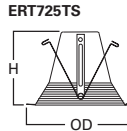

ERT725 Black Metal Baffle/Splay

ERT725 High Gloss
Appliance White Trim with
Black Baffle

ERT725TS High Gloss
White Trim with Black
Baffle Torsion Spring
Construction