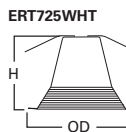

**DIMENSIONS:** Height: 5-3/8" [136mm]; OD: 7-1/4" [184mm]

**ERT725WHT White Metal Baffle/Splay**

ERT725WHT High Gloss Appliance White Trim with White Baffle

ERT725WHTTS High Gloss Appliance White Trim with White Baffle, Torsion Spring