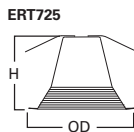

**DIMENSIONS:** Height: 4-1/4" [108mm]; OD: 8" [203mm]

**ERT725 Black Metal Baffle/Splay**

ERT725 High Gloss Appliance White Trim with Black Baffle

ERT725TS High Gloss White Trim with Black Baffle Torsion Spring Construction