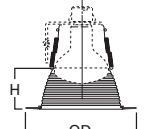

HOUSING / LAMP:

EI700: 50W PAR30, 65W BR30, 75W R30, 75W PAR30L
EI700AT: 50W PAR30, 65W BR30, 75W R30, 75W PAR30L
EI700R: 50W PAR30, 65W BR30, 75W R30, 75W PAR30L
EI700RAT: 50W PAR30, 65W BR30, 75W R30, 75W PAR30L

DIMENSIONS: Height: 2-7/8" [73mm]; Wide OD: 8" [203mm]; Narrow OD: 7-1/4" [184mm], Two Trim Rings, Narrow and Wide, Supplied with Trim