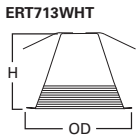

HOUSING / LAMP:
ET700: 75W PAR30L, 85W BR30, 100W R30, 100W A19, 120W BR40
ET700R: 65W BR30, 75W PAR30L

DIMENSIONS: Height: 5-3/8" [136mm]; OD: 7-1/4" [184mm]