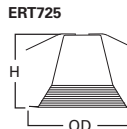

**DIMENSIONS:** Height: 4-1/4" [108mm]; OD: 8" [203mm]

**ERT725 Black Metal Baffle/Splay**

ERT725 High Gloss  
Appliance White Trim with  
Black Baffle

ERT725TS High Gloss  
White Trim with Black  
Baffle Torsion Spring  
Construction