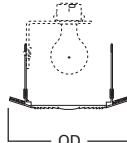

ERT703 Fresnel Glass Lens Showerlight

ERT703 High Gloss
Appliance White Trim with
Fresnel Glass Lens