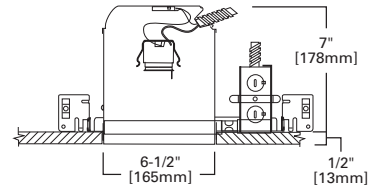

ORDERING INFORMATION: ORDER HOUSING AND TRIMS SEPARATELY^Δ

SAMPLE NUMBER: EI700ATNB - ERT713WHT

Housing	Trims
EI700ATNB=6" Aperture, New Construction, IC, AIR-TITE™, 120V Line Voltage, No Socket Bracket	Adjustables ERT704 Eyeball, 75W R30, 65W BR30, 75W PAR30L, OD: 8" [203mm] ERT704=High Gloss Appliance White Trim with White Eyeball Baffles ERT705 Open, 65 W BR30, 75W PAR30, 75W PAR30L, OD: 8" [203mm] ERT705=High Gloss Appliance White Trim ERT716 Shallow Metal Baffle, 40W A19, 65W BR30, 75W PAR30, 75W PAR30L, OD: 8" [203mm] ERT716=High Gloss Appliance White Trim with White Baffle Full Cone Metal Baffle ERT713 Black Metal Baffle, 40W A19, 65W BR30, 75W R30, 75W PAR30, 75W PAR30L, 90W BR40, OD: 7-1/4" [184mm] ERT713=High Gloss Appliance White Trim with Black Baffle ERT713TS=High Gloss Appliance White Trim with Black Baffle and Torsion Spring Construction ERT713L Black Metal Baffle, 75W BR40, 65W BR30, 75W PAR30L, OD: 7-1/4" [184mm] ERT713L=High Gloss Appliance White Trim with Black Baffle ERT713LTS=High Gloss Appliance White Trim with Black Baffle and Torsion Spring Construction ERT713WHT White Metal Baffle, 40W A19, 65W BR30, 75W R30, 75W PAR30, 75W PAR30L, 90W BR40, OD: 7-1/4" [184mm] ERT713WHT=High Gloss Appliance White Trim with White Baffle ERT713WHTTS=High Gloss Appliance White Trim with White Baffle and Torsion Spring Construction ERT725 Black Metal Baffle/Splay, 50W PAR30L, 65W BR30, OD: 7-1/4" [184mm] ERT725=High Gloss Appliance White Trim with Black Baffle ERT725TS=High Gloss Appliance White Trim with Black Baffle and Torsion Spring Construction ERT725WHT White Metal Baffle/Splay, 40W A19, 50W PAR30L, 65W BR30, 75W PAR30L, OD: 7-1/4" [184mm] ERT725WHT=High Gloss Appliance White Trim with White Baffle ERT725WHTTS=High Gloss Appliance White Trim with White Baffle and Torsion Spring Construction Regressed Eyeball ERT711 Regressed Eyeball, 65W BR30, 75W R30, OD: 8" [203mm] ERT711=High Gloss Appliance White Trim and Eyeball with Black Baffle Showerlight ERT721 Showerlight with Frosted Glass Lens and Reflector, 40W A19, OD: 8" [203mm] ERT721=High Gloss Appliance White Trim with Frosted Glass Lens ERT723 Showerlight with Fresnel Glass Lens and Reflector, 40W A19, OD: 8" [203mm] ERT723=High Gloss Appliance White Trim with Fresnel Glass Lens White Cone Reflector ERT712 White Reflector, 40W A19, 65W BR30, 75W PAR30, 75W R30, 90W BR40, OD: 7-1/4" [184mm] ERT712=High Gloss Appliance White Trim with White Reflector ERT712TS=High Gloss Appliance White Trim with White Reflector and Torsion Spring Construction

NOTES: Δ Not to be used in direct contact with spray foam insulation. Δ UL/cUL Listed for Wet Location with select trims.

Specifications and dimensions subject to change without notice. Consult your Cooper Lighting Representative or visit www.cooperlighting.com for available options, accessories and ordering information.