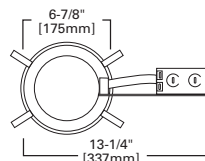

ORDERING INFORMATION: ORDER HOUSING AND TRIMS SEPARATELY^A

SAMPLE NUMBER: ET700R - ERT707WHT