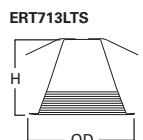

HOUSING / LAMP:
ET700: 75W A19, 75W PAR30L, 75W PAR30, 85W BR30, 100W R30, 120W BR40, 150W R40
ET700R: 65W BR30, 75W PAR30L, 150W R40

DIMENSIONS: Height: 5-3/8" [136mm]; OD: 7-1/4" [184mm]