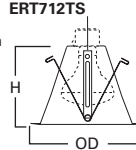

**DIMENSIONS:** Height: 2-7/8" [73mm]; OD: 7-1/4" [184mm]

**ERT712 White Reflector**

ERT712TS High Gloss Appliance White Trim with White Reflector, Torsion Spring  
ERT712 High Gloss Appliance White Trim with White Reflector