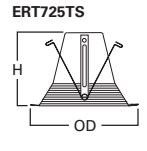

ERT710 Specular Reflector

ERT710 High Gloss Appliance White Trim with Clear Specular Reflector
ERT710G High Gloss Appliance White Trim with Gold Reflector

HOUSING / LAMP:

EI700U: 75W PAR30, 75W PAR30L, 85W BR30, 90W BR40, 100W R30, 100W R40, 100W PAR38
EI700UAT: 75W PAR30, 75W PAR30L, 85W BR30, 90W BR40, 100W R30, 100W R40, 100W PAR38

DIMENSIONS: Height: 2-7/8" [73mm]; OD: 7-1/4" [184mm]

ERT712 White Reflector

ERT712TS High Gloss Appliance White Trim with White Reflector, Torsion Spring
ERT712 High Gloss Appliance White Trim with White Reflector

ERT712

HOUSING / LAMP:

EI700U: 60W A19, 75W PAR30, 75W PAR30L, 85W BR30, 100W R30, 120W BR40
EI700UAT: 60W A19, 75W PAR30, 75W PAR30L, 85W BR30, 100W R30, 120W BR40

DIMENSIONS: Height: 5-3/8" [136mm]; OD: 7-1/4" [184mm]

ERT707 Metal Baffle

ERT707WHT High Gloss Appliance White Trim with White Baffle, Narrow and Wide Trim Rings
ERT707 High Gloss Appliance White Trim with Black Baffle, Narrow and Wide Trim Rings

HOUSING / LAMP:

EI700U: 65W BR30, 75W R30, 75W PAR30, 75W PAR30L, 90W PAR38, 90W BR40, 100W R40
EI700UAT: 65W BR30, 75W R30, 75W PAR30, 75W PAR30L, 90W PAR38, 90W BR40, 100W R40

DIMENSIONS: Height: 2-7/8" [73mm]; Wide OD: 8" [203mm]; Narrow OD: 7-1/4" [184mm], Two Trim Rings, Narrow and Wide, Supplied with Trim

ERT709 Large Aperture Metal Baffle

ERT709WHT High Gloss Appliance White Trim with White Baffle, Narrow and Wide Trim Rings
ERT709 High Gloss Appliance White Trim with Black Baffle, Narrow and Wide Trim Rings

HOUSING / LAMP:

EI700U: 90W BR40
EI700UAT: 90W BR40

DIMENSIONS: Height: 2-5/8" [67mm]; Wide OD: 8" [203mm]; Narrow OD: 7-1/4" [184mm], Two Trim Rings, Narrow and Wide, Supplied with Trim

ERT713 Black Metal Baffle