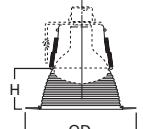

HOUSING / LAMP:
ET700: 65W BR30, 75W R30, 75W PAR30
ET700R: 65W BR30, 75W R30, 75W PAR30, 75W PAR30L

DIMENSIONS: Height: 2-7/8" [73mm]; Wide OD: 8" [203mm]; Narrow OD: 7-1/4" [184mm]