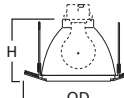

ERT721 Showerlight with Frosted Lens and Reflector

ERT721 High Gloss Appliance White Trim with Frosted Glass Lens

HOUSING / LAMP:

EI700U: 60W A19
EI700UAT: 60W A19

DIMENSIONS: Height: 4-1/4" [108mm]; OD: 8" [203mm]