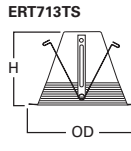

ERT710 Specular Reflector

ERT710 High Gloss Appliance White Trim with Clear Specular Reflector
ERT710G High Gloss Appliance White Trim with Gold Reflector

HOUSING / LAMP:

EI700U: 75W PAR30, 75W PAR30L, 85W BR30, 90W BR40, 100W R30, 100W R40, 100W PAR38
EI700UAT: 75W PAR30, 75W PAR30L, 85W BR30, 90W BR40, 100W R30, 100W R40, 100W PAR38

DIMENSIONS: Height: 2-7/8" [73mm]; OD: 7-1/4" [184mm]

ERT712 White Reflector

ERT712TS High Gloss Appliance White Trim with White Reflector, Torsion Spring
ERT712 High Gloss Appliance White Trim with White Reflector

ERT712

HOUSING / LAMP:

EI700U: 60W A19, 75W PAR30, 75W PAR30L, 85W BR30, 100W R30, 120W BR40
EI700UAT: 60W A19, 75W PAR30, 75W PAR30L, 85W BR30, 100W R30, 120W BR40

DIMENSIONS: Height: 5-3/8" [136mm]; OD: 7-1/4" [184mm]

ERT707 Metal Baffle

ERT707WHT High Gloss Appliance White Trim with White Baffle, Narrow and Wide Trim Rings
ERT707 High Gloss Appliance White Trim with Black Baffle, Narrow and Wide Trim Rings

HOUSING / LAMP:

EI700U: 65W BR30, 75W R30, 75W PAR30, 75W PAR30L, 90W PAR38, 90W BR40, 100W R40
EI700UAT: 65W BR30, 75W R30, 75W PAR30, 75W PAR30L, 90W PAR38, 90W BR40, 100W R40

DIMENSIONS: Height: 2-7/8" [73mm]; Wide OD: 8" [203mm]; Narrow OD: 7-1/4" [184mm], Two Trim Rings, Narrow and Wide, Supplied with Trim

ERT709 Large Aperture Metal Baffle

ERT709WHT High Gloss Appliance White Trim with White Baffle, Narrow and Wide Trim Rings
ERT709 High Gloss Appliance White Trim with Black Baffle, Narrow and Wide Trim Rings

HOUSING / LAMP:

EI700U: 90W BR40
EI700UAT: 90W BR40

DIMENSIONS: Height: 2-5/8" [67mm]; Wide OD: 8" [203mm]; Narrow OD: 7-1/4" [184mm], Two Trim Rings, Narrow and Wide, Supplied with Trim

ERT713 Black Metal Baffle