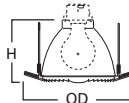

HOUSING / LAMP:

ET700: 60W A19
ET700R: 60W A19

DIMENSIONS: Height: 4-1/4" [108mm]; OD: 8" [203mm]

Specifications and dimensions subject to change without notice. Consult your Cooper Lighting Representative or visit www.cooperlighting.com for available options, accessories and ordering information.