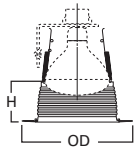

HOUSING / LAMP:
ET700: 120W R40, 120W PAR38

DIMENSIONS: Height: 2-5/8" [67mm]; Wide OD: 8" [203mm]; Narrow OD: 7-1/4" [184mm]