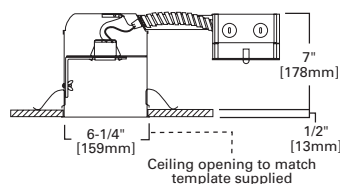

6-INCH INCANDESCENT REMODEL ICAT

FEATURES

- Quick Connect wiring connectors included in junction box
- AIR-TITE™
- Thermally protected
- Die-formed housing
- Remodel springs accommodate 1/2" and 5/8" ceiling material
- NM cable pry-outs and conduit knockouts in junction box

Compliances may not apply to all product configurations. Please consult the product spec sheet for compliance details.

COMPLIANCES: UL/cUL Listed - Wet Location, UL/cUL Listed - Damp Location, UL/cUL Listed 1598 Luminaire, UL/cUL Listed for Insulation Contact, AIR-TITE™ Certified ASTM E283

EI700RAT