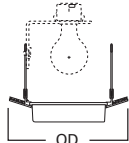

ERT702 Drop Opal Plastic Lens Showerlight

ERT702 High Gloss
Appliance White Trim with
Drop Opal Lens

HOUSING / LAMP:

ET700: 60W A20
ET700R: 60W A20

DIMENSIONS: OD: 8" [203mm]