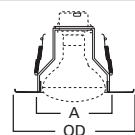

ERT705 Open

ERT705 High Gloss
Appliance White Trim

HOUSING / LAMP:

EI2700: 50W PAR30L, 60W BR30, 75W PAR30
EI2700AT: 50W PAR30L, 60W BR30, 75W PAR30
EI2700R: 60W BR30

DIMENSIONS: Aperture: 3-7/8" [98mm]; OD: 8" [203mm]