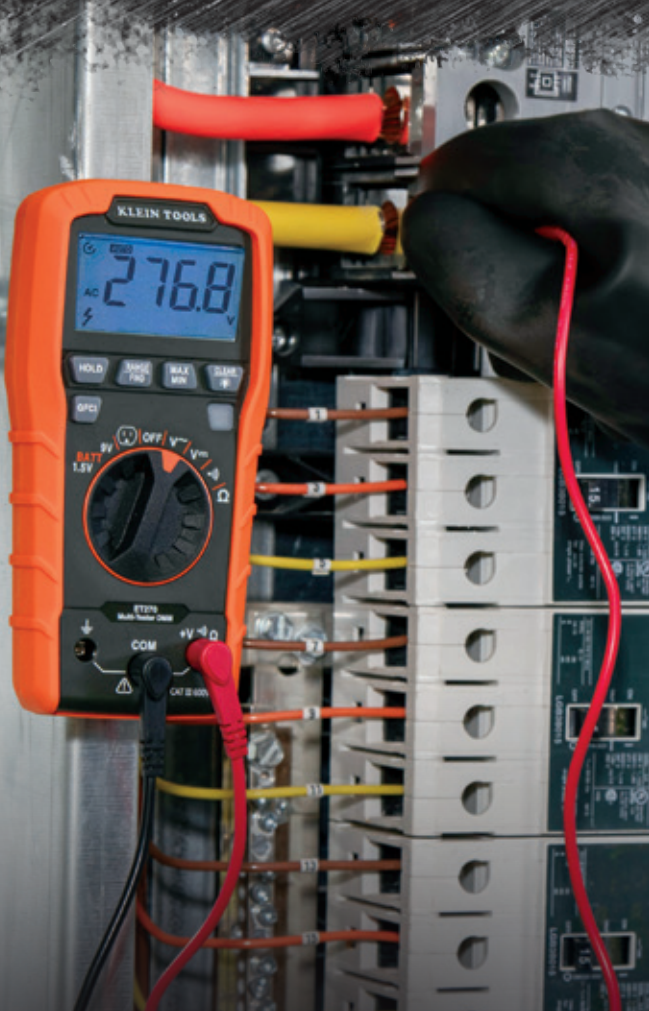

ET270 DIGITAL MULTI-TESTER DMM WITH RECEPTACLE TESTER

Two Testers in One

USE RIGHT-ANGLE TEST LEADS:

- Measure AC/DC Voltage, Resistance, Continuity
- Performs Battery Test

**CAT III
600V**

600V \approx
40M Ω

USE RECEPTACLE CORD:

- Detect and Identify Common Wiring Faults
- Inspect GFCI Devices, Including Trip Time
- Find Corresponding Breaker to Receptacle

**KLEIN
TOOLS**

DIGITAL MULTI-TESTER DMM WITH RECEPTACLE TESTER

Klein Tools' ET270 is two testers in one. It's an auto-ranging Digital Multi-Tester that measures AC/DC voltage, resistance, continuity, and performs a battery test. It also tests wiring conditions in standard 120VAC and GFCI electrical receptacles and inspects North American GFCI devices. Common wiring problems are clearly indicated on the LCD: Wired Correctly, Open Ground, Open Neutral, Open Hot, Dual Open (Neutral and Ground), Reversed Hot/Ground, and Reversed Hot/Neutral.

Large Backlight Display for low-light environments

Function Buttons are clearly marked

Indicator LED illuminates bright RED or GREEN

Receptacle Jack

Test Lead Input Jacks

Test Lead Holders located on back for convenient storage