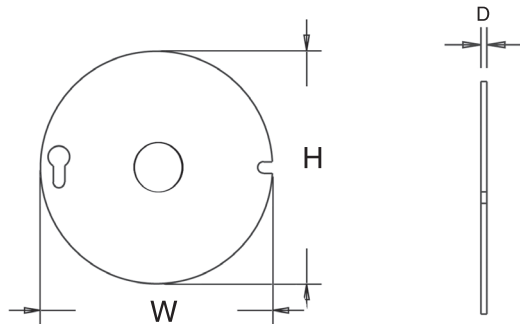

4" Round Blank Cover

Part Number	Carton Quantity	Height	Width	Depth
EZYKL	100	4.000	4.000	.1000

Dimensions are nominal

2 hour fire-rated

Keyhole screw mounting design keeps cover secure

- Designed for indoor use
- Engineered for easy, cost saving installation and constructed with resilient PVC for durability
- UL Listed, UL 2 Hour Fire-rated
- Made in USA

EZ BOX® 4 in. Round EZ BOX Blank Cover with 1/2 Knockout

EZYL1 is a 4 inch round box cover with a knockout. It is ideal for covering CANTEX 4 inch ceiling boxes and CANTEX ENT ceiling boxes that are not in use, and the knockout provides easy access without having to remove the cover. This durable PVC cover will not rust or corrode and the keyhole and notch design makes installation fast, easy and secure.

4" Round Blank Cover with Knockout

Part Number	Carton Quantity	Height	Width	Depth
EZYL1	100	4.000	4.000	.1000

Dimensions are nominal

2 hour fire-rated

Keyhole screw mounting design keeps cover secure

- Designed for indoor use
- Engineered for easy, cost saving installation and constructed with resilient PVC for durability
- UL Listed, UL 2 Hour Fire-rated
- Made in USA