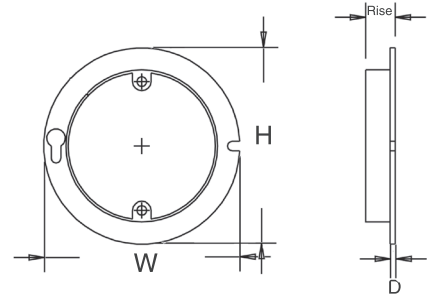

EZ BOX® Non-metallic Round Plaster Ring

2 hour fire-rated

Strategically placed notch and keyhole opening for easier installation

EZ03YC and EZ04YC EZ BOX round plaster rings (also called a mud rings) provide risers or extensions for any CANTEX 4 inch ceiling box or CANTEX ENT ceiling box. CANTEX plaster rings are constructed with durable polycarbonate for added resilience.

- Designed to support fixtures up to 50 lb.
- EZ03YC easily creates a 1/2 in. rise
- EZ04YC easily creates a 5/8 in. rise
- Engineered for easy, cost saving installation and constructed with durable polycarbonate for extra strength
- UL Listed, UL 2 Hour Fire-rated
- Made in USA

4" Round Plaster Ring

Part Number	Carton Quantity	Height	Width	Depth	Rise
EZ03YC	100	4.000	4.000	.500	1/2
EZ04YC	100	4.000	4.000	.625	5/8

Dimensions are nominal

EZ BOX® 1-Gang Electrical Box Cover Risers

2 hour fire-rated

4 strategically placed notches for easier installation

EZ03SXA, EZ04ES, EZ05ES, EZ06ES and EZ08ES are 1-gang cover risers or extensions for any CANTEX 4" square EZ BOX, 4" square ENT box, or 2-gang ENT box. These risers easily reduce CANTEX 4" square as well as 2-gang ENT boxes to single-gang usage. The risers feature 4 notches for easy installation of screws to secure the riser.