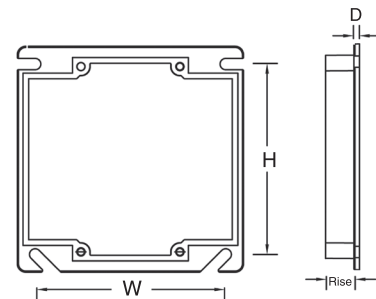

2 hour fire-rated

4 strategically placed notches for easier installation

EZ03SXA, EZ04ES, EZ05ES, EZ06ES and EZ08ES are 1-gang cover risers or extensions for any CANTEX 4" square EZ BOX, 4" square ENT box, or 2-gang ENT box. These risers easily reduce CANTEX 4" square as well as 2-gang ENT boxes to single-gang usage. The risers feature 4 notches for easy installation of screws to secure the riser.

Dimensions are nominal

EZ BOX® 2-Gang Electrical Box Cover Risers

2 hour fire-rated

4 strategically placed notches for easier installation

EZ06DXA, EZ08ED, and EZ09ED EZ BOX are 2-gang cover risers that provide risers or extensions for any CANTEX 4" square EZ BOX, 4" square ENT box, or 2-gang ENT box. These risers have 4 notches for easy installation of screws to secure the risers.

- Engineered for easy, cost saving installation and constructed with durable polycarbonate for extra strength
- UL Listed, UL 2 Hour Fire-rated
- Made in USA

2-Gang Box Cover Risers

Part Number	Carton Quantity	Height	Width	Depth	Rise
EZ06DXA	75	4.000	4.000	.500	1/2
EZ08ED	50	4.000	4.000	.625	5/8
EZ09ED	50	4.000	4.000	.850	3/4

Dimensions are nominal

EZ BOX® 4" Round Blank Cover

EZYKL is a 4 inch round box cover that is ideal for covering CANTEX 4 inch ceiling boxes and CANTEX ENT ceiling boxes that are not in use. This durable PVC cover will not rust or corrode and the keyhole and notch design makes installation fast, easy and secure.