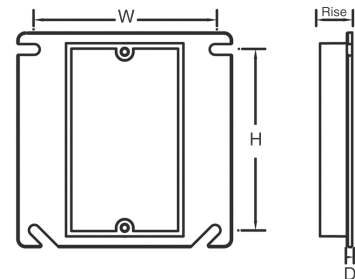

4" Round Plaster Ring

Part Number	Carton Quantity	Height	Width	Depth	Rise
EZ03YC	100	4.000	4.000	.500	1/2
EZ04YC	100	4.000	4.000	.625	5/8

Dimensions are nominal

EZ BOX® 1-Gang Electrical Box Cover Risers

2 hour fire-rated

4 strategically placed notches for easier installation

EZ03SXA, EZ04ES, EZ05ES, EZ06ES and EZ08ES are 1-gang cover risers or extensions for any CANTEX 4" square EZ BOX, 4" square ENT box, or 2-gang ENT box. These risers easily reduce CANTEX 4" square as well as 2-gang ENT boxes to single-gang usage. The risers feature 4 notches for easy installation of screws to secure the riser.

- Engineered for easy, cost saving installation and constructed with resilient PVC for durability
- UL Listed, UL 2 Hour Fire-rated
- Made in USA

1-Gang Box Cover Risers

Part Number	Carton Quantity	Height	Width	Depth	Rise
EZ03SXA	100	4.000	4.000	.500	1/2
EZ04ES	50	4.000	4.000	.625	5/8
EZ05ES	50	4.000	4.000	.750	3/4
EZ06ES	40	4.000	4.000	1.000	1
EZ08ES	30	4.000	4.000	1.250	1 1/4

Dimensions are nominal

EZ BOX® 2-Gang Electrical Box Cover Risers

2 hour fire-rated

4 strategically placed notches for easier installation

EZ06DXA, EZ08ED, and EZ09ED EZ BOX are 2-gang cover risers that provide risers or extensions for any CANTEX 4" square EZ BOX, 4" square ENT box, or 2-gang ENT box. These risers have 4 notches for easy installation of screws to secure the risers.