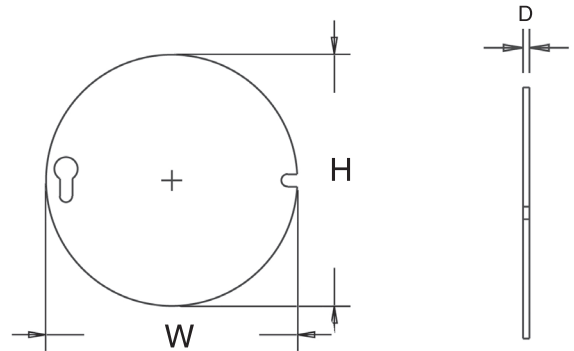

Dimensions are nominal

EZ BOX® 4" Round Blank Cover

EZYKL is a 4 inch round box cover that is ideal for covering CANTEX 4 inch ceiling boxes and CANTEX ENT ceiling boxes that are not in use. This durable PVC cover will not rust or corrode and the keyhole and notch design makes installation fast, easy and secure.

4" Round Blank Cover

Part Number	Carton Quantity	Height	Width	Depth
EZYKL	100	4.000	4.000	.1000

Dimensions are nominal

2 hour fire-rated

Keyhole screw mounting design keeps cover secure

- Designed for indoor use
- Engineered for easy, cost saving installation and constructed with resilient PVC for durability
- UL Listed, UL 2 Hour Fire-rated
- Made in USA