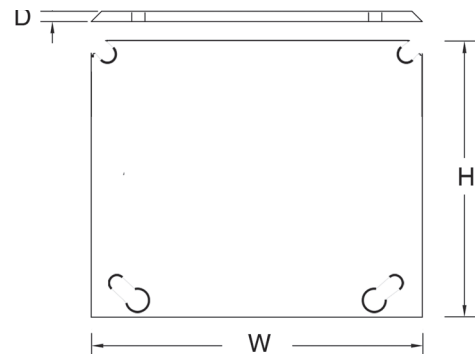

4" Round Blank Cover with Knockout

Part Number	Carton Quantity	Height	Width	Depth
EZYL1	100	4.000	4.000	.1000

Dimensions are nominal

2 hour fire-rated

Keyhole screw mounting design keeps cover secure

- Designed for indoor use
- Engineered for easy, cost saving installation and constructed with resilient PVC for durability
- UL Listed, UL 2 Hour Fire-rated
- Made in USA

EZ BOX® 4" Square Switch and Outlet Box Cover

EZXKL is a 2-gang blank box cover that is ideal for covering any 4" square EZ BOX, 4" square ENT box, or 2-gang ENT box that is not in use. This durable PVC cover will not rust or corrode and the keyhole and notch design makes installation fast, easy and secure.

4" 2-Gang Blank Cover

Part Number	Carton Quantity	Height	Width	Depth
EZXKL	100	4.000	4.000	.1000

Dimensions are nominal

2 hour fire-rated

Keyhole screw mounting design keeps cover secure

- Designed for indoor use
- Engineered for easy, cost saving installation and constructed with resilient PVC for durability
- UL Listed, UL 2 Hour Fire-rated
- Made in USA