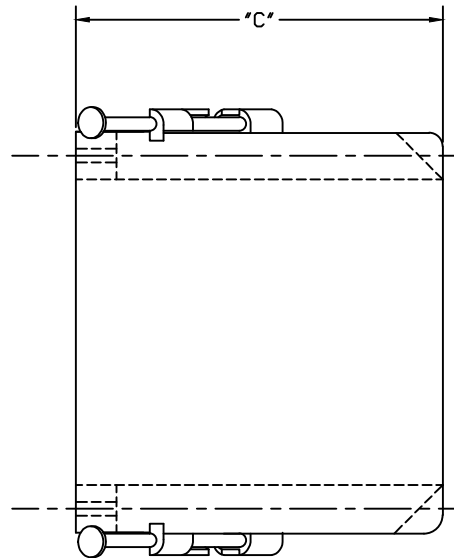

PART NUMBER	SIZE	"A"	"B"	"C"
EZ20SN	2 1/4" X 3 5/8" X 3 1/4" four cable clamps, enhanced angled nails for quick mounting between studs	3 7/8"	2 1/4"	3 1/8"

ETL Listed  
 Conforms to UL514C Specification  
 Category Code CEYY, QBWY & QCMZ  
 ETL 2 Hour Wall Fire Rated  
 Suitable for Masonry Walls  
 Material is Rigid PVC  
 For use with Type NM Cable only

**CANTEX**  
 INC.  
 Fort Worth, TEXAS

Single Gang EZ Box 20.3 Cubic Inch, Nail On  
 Single Gang Nonmetallic Nail On Boxes

Drawn By: O.M.

Date: 7/3/17

Ref. EZ20SN