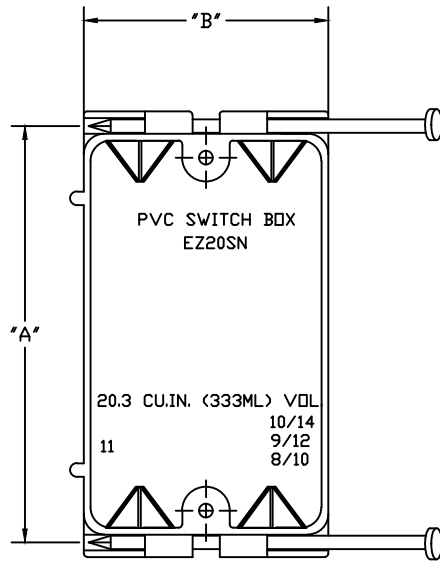

PART NUMBER	SIZE	"A"	"B"	"C"
EZ20SN	2 1/4" X 3 5/8" X 3 1/4" four cable clamps, enhanced angled nails for quick mounting between studs	3 7/8"	2 1/4"	3 1/8"

ETL Listed  
 Conforms to UL514C Specification  
 Category Code CEYY, QBWY & QCMZ  
 ETL 2 Hour Wall Fire Rated  
 Suitable for Masonry Walls  
 Material is Rigid PVC  
 For use with Type NM Cable only

**CANTEX**  
 INC.  
 Fort Worth, TEXAS

Single Gang EZ Box 20.3 Cubic Inch, Nail On  
 Single Gang Nonmetallic Nail On Boxes

Drawn By: O.M.

Date: 7/3/17

Ref. EZ20SN